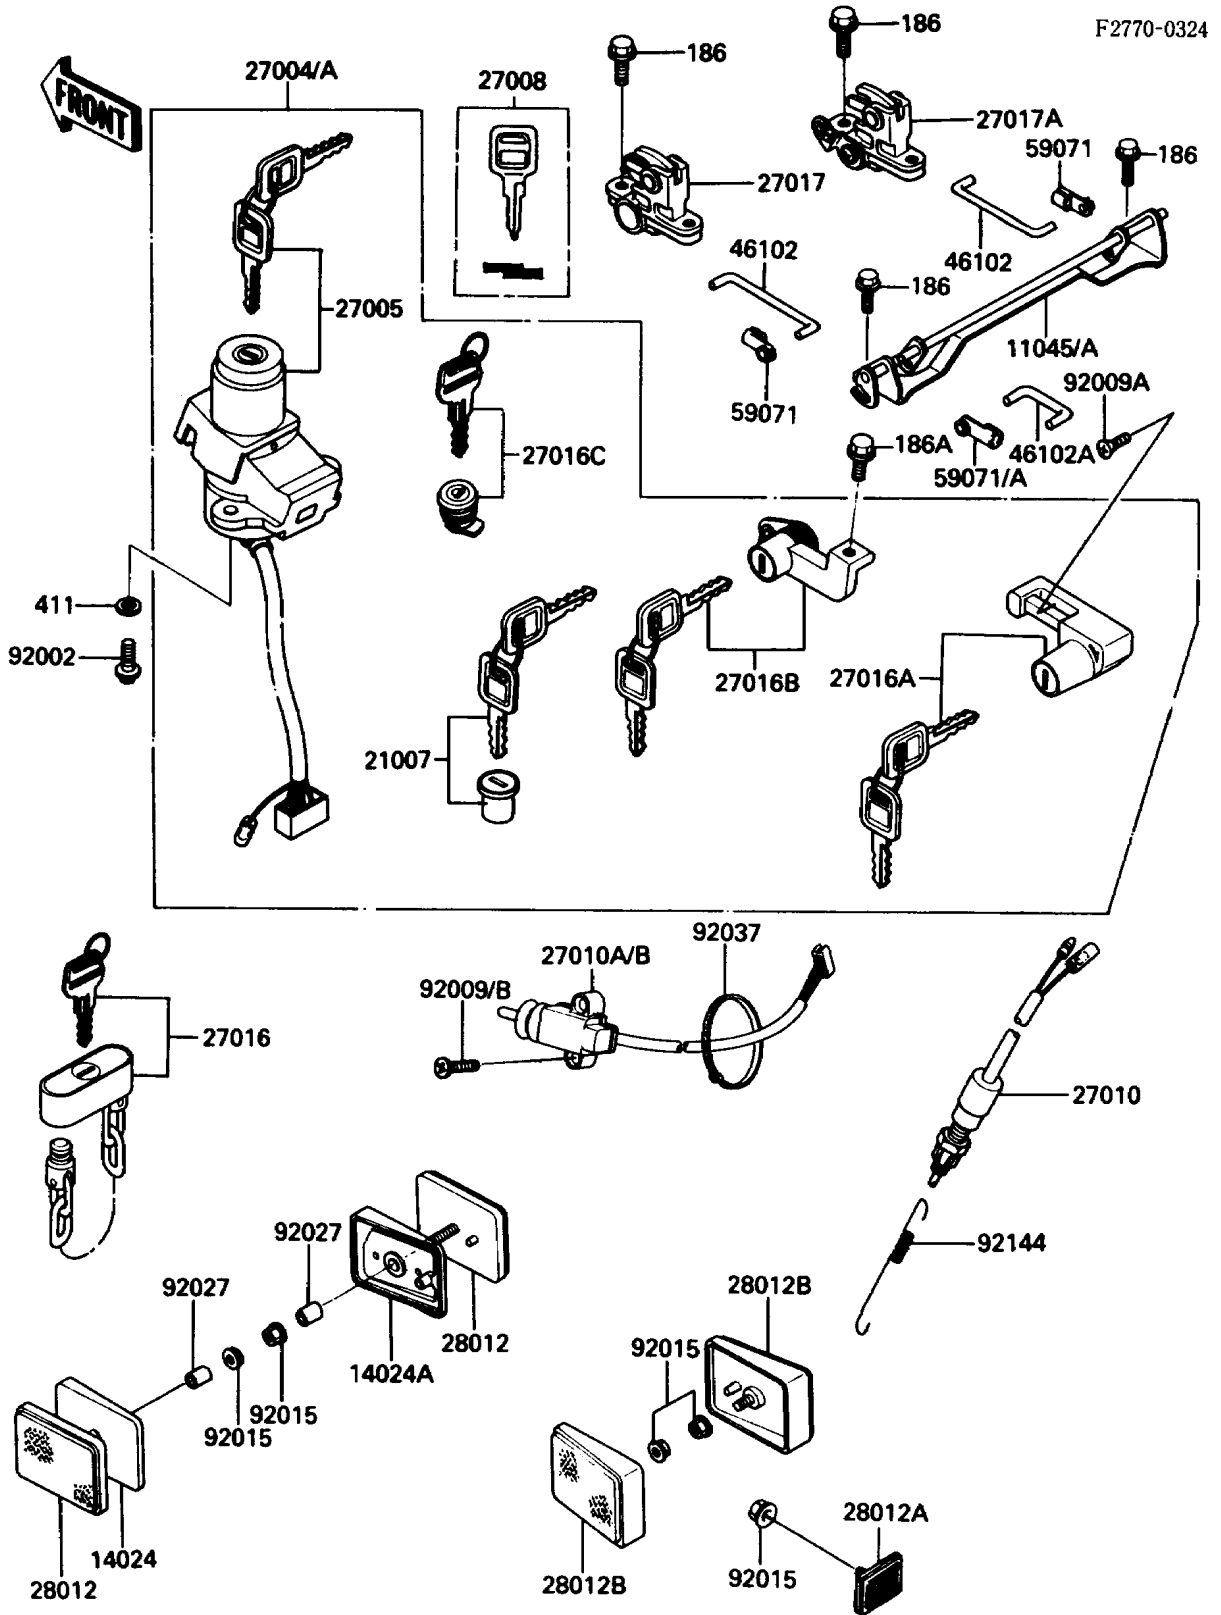

1988 Concours PARTS DIAGRAM

Ignition Switch/Locks/Reflectors

1988 Concours PARTS LIST

Ignition Switch/Locks/Reflectors

ITEM NAME	PART NUMBER	QUANTITY
BRACKET,SEAT LOCK (Ref # 11045A)	11045-1544	1
COVER,REFLECTOR,FR (Ref # 14024)	14025-1886	1
COVER,REFLECTOR,FR (Ref # 14024A)	14025-1887	1
ROTOR,LOCK,TANK CAP (Ref # 21007)	21007-5017	1
SWITCH-ASSY (Ref # 27004A)	27004-5312	1
SWITCH-ASSY-IGNITION (Ref # 27005)	27005-5064	1
KEY-LOCK,BLANK (Ref # 27008)	27008-1103	1
SWITCH,REAR BRAKE (Ref # 27010)	27010-1019	1
SWITCH,SIDE STAND (Ref # 27010B)	27010-1220	1
LOCK-ASSY,WHEEL (Ref # 27016)	27016-1051	1
LOCK-ASSY,HELMET (Ref # 27016A)	27016-5111	1
LOCK-ASSY,SEAT (Ref # 27016B)	27016-5112	1
LOCK-ASSY,FAIRING POCKET (Ref # 27016C)	27016-5125	1
LOCK,SEAT,LH (Ref # 27017)	27017-1112	1
LOCK,SEAT,RH (Ref # 27017A)	27017-1113	1
REFLECTOR-REFLEX,FR (Ref # 28012)	28012-1052	1
REFLECTOR-REFLEX,RR (Ref # 28012A)	28012-1054	1
REFLECTOR-REFLEX,RR (Ref # 28012B)	28012-1056	1
ROD,SEAT LOCK,FR (Ref # 46102)	46102-1187	1
ROD,SEAT LOCK,RR (Ref # 46102A)	46102-1188	1
JOINT (Ref # 59071)	59071-1103	1
JOINT (Ref # 59071A)	59071-1125	1
BOLT,TORX,6X16 (Ref # 92002)	92002-1333	1
SCREW,5X12 (Ref # 92009A)	92009-1401	1
SCREW,5X20 (Ref # 92009B)	92009-1459	1
NUT,FLANGED,5MM (Ref # 92015)	92015-1259	1
COLLAR,5X8X14.5 (Ref # 92027)	92027-1789	1
CLAMP,L=200 (Ref # 92037)	92037-1576	1
SPRING,BRAKE LAMP SWITCH (Ref # 92144)	92081-1990	1

1988 Concours PARTS LIST

Ignition Switch/Locks/Reflectors

ITEM NAME	PART NUMBER	QUANTITY
BOLT-UPSET-WP (Ref # 186)	186C0614	1
BOLT-UPSET-WP (Ref # 186A)	186C0616	1
WASHER-PLAIN,6MM (Ref # 411)	411E0600	1