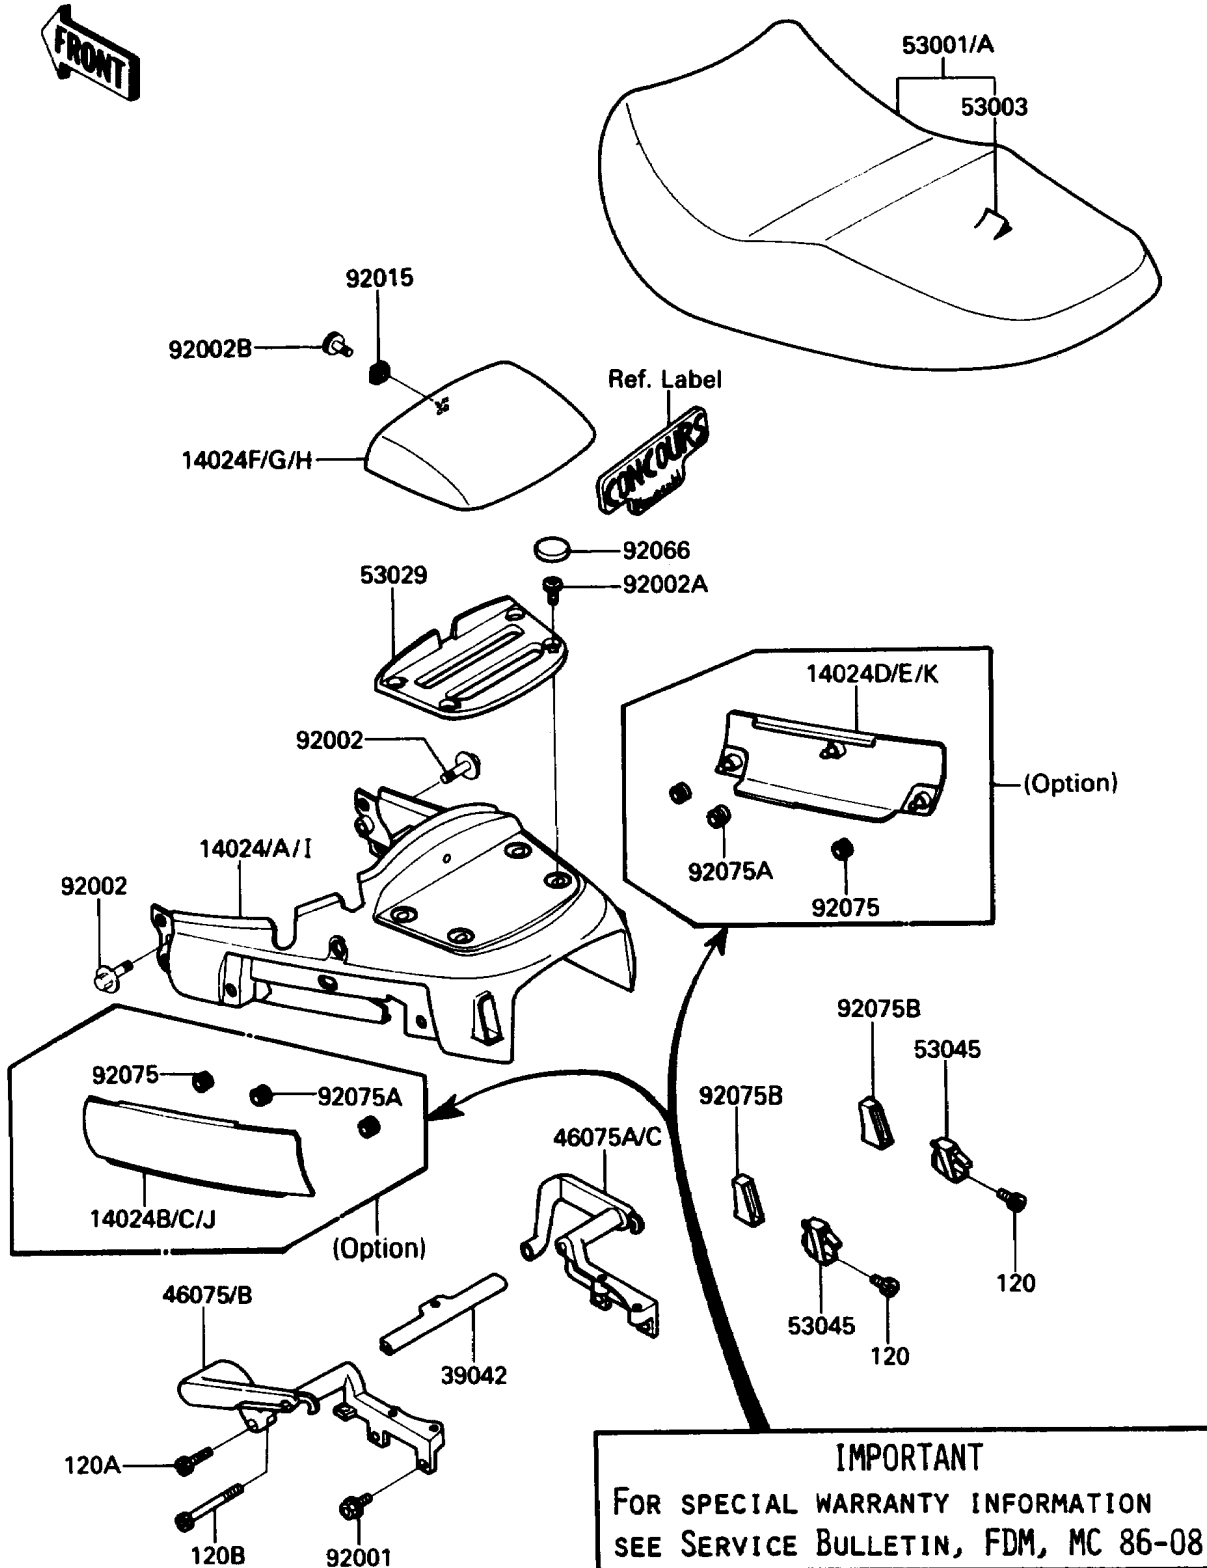

1986 Concours PARTS DIAGRAM

Seat

F2510-0312

1986 Concours PARTS LIST

Seat

ITEM NAME	PART NUMBER	QUANTITY
COVER,SEAT,C.W.RED (Ref # 14024)	14024-1224-H3	1
COVER,SEAT,P.G.GRAY (Ref # 14024A)	14024-1224-T8	1
COVER,SEAT COVER,LH,C.W.RED (Ref # 14024B)	14024-1225-H3	1
COVER,SEAT COVER,LH,P.G.GRAY (Ref # 14024C)	14024-1225-T8	1
COVER,SEAT COVER,RH,C.W.RED (Ref # 14024D)	14024-1226-H3	1
COVER,SEAT COVER,RH,P.G.GRAY (Ref # 14024E)	14024-1226-T8	1
COVER,CARRIER,C.W.RED (Ref # 14024G)	14024-1227-H3	1
COVER,CARRIER,P.G.GRAY (Ref # 14024H)	14024-1227-T8	1
CROSSMEMBER,SEAT GRIP (Ref # 39042)	39042-1052	1
GRIP,SEAT,RR,LH (Ref # 46075)	46075-1066	1
GRIP,SEAT,RR,RH (Ref # 46075A)	46075-1067	1
SEAT-ASSY,DUAL (Ref # 53001)	53001-1465	1
LEATHER,SEAT (Ref # 53003)	53003-1162	1
CARRIER,TAIL (Ref # 53029)	53029-1069	1
HOOK-ASSY,BUNGEE CORD (Ref # 53045)	53045-1052	1
BOLT,8X18 (Ref # 92001)	92001-1359	1
BOLT,6X25 (Ref # 92002)	92002-1135	1
BOLT,SOCKET,8X23.5 (Ref # 92002A)	92002-1598	1
BOLT,5MM (Ref # 92002B)	92002-1724	1
NUT,5MM (Ref # 92015)	92015-1710	1
PLUG,19X6 (Ref # 92066)	92066-1251	1
DAMPER (Ref # 92075)	92075-051	1
DAMPER (Ref # 92075A)	92075-1470	1
DAMPER,BUNGEE CORD HOOK (Ref # 92075B)	92075-1823	1
BOLT-SOCKET,6X14 (Ref # 120)	120P0614	1
BOLT-SOCKET,8X25,BLACK (Ref # 120A)	120S0825	1
BOLT-SOCKET (Ref # 120B)	120S0890	1