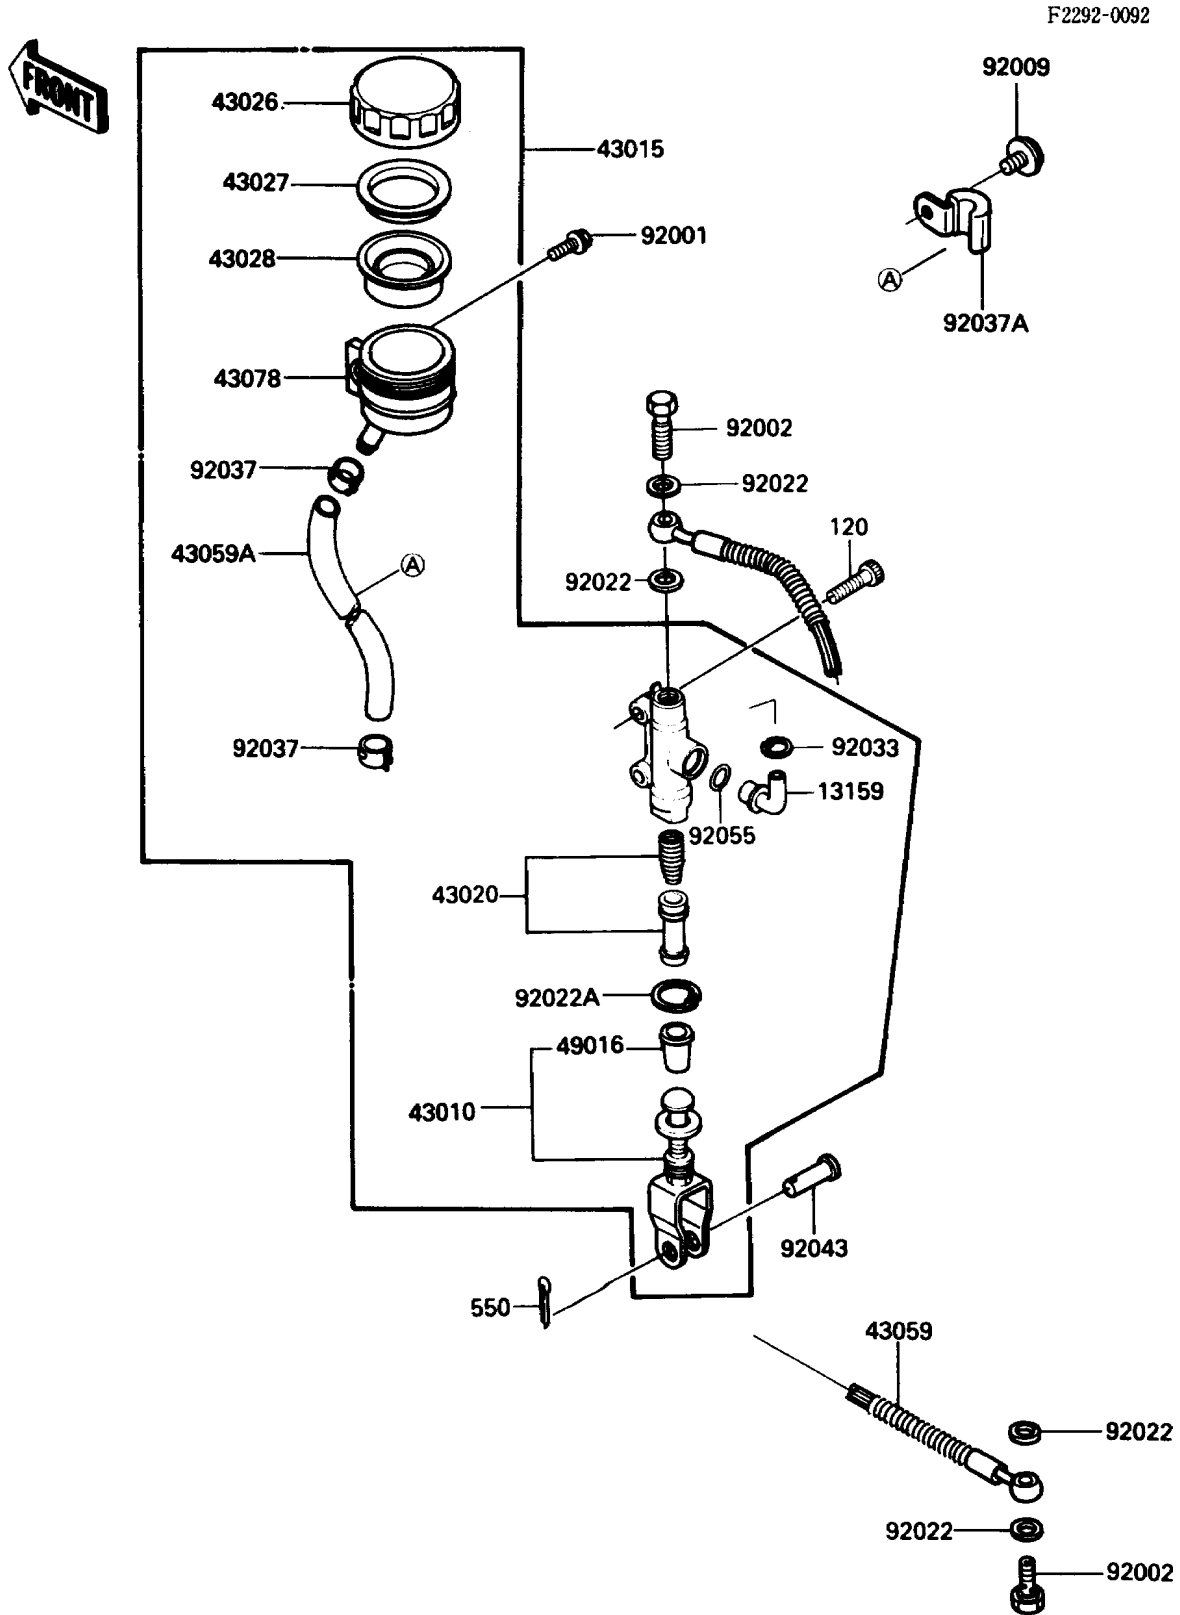

## 1986 Concours PARTS DIAGRAM

Rear Master Cylinder

## 1986 Concours PARTS LIST

Rear Master Cylinder

ITEM NAME	PART NUMBER	QUANTITY
CONNECTOR,RR MASTER CYLINDER (Ref # 13159)	13159-1052	1
ROD-ASSY-BRAKE (Ref # 43010)	43010-1061	1
CYLINDER-ASSY-MASTER,RR (Ref # 43015)	43015-1324	1
PISTON-COMP-BRAKE,RR (Ref # 43020)	43020-1067	1
CAP-BRAKE (Ref # 43026)	43026-1051	1
PLATE-DIAPHRAGM (Ref # 43027)	43027-1051	1
DIAPHRAGM,MASTER CYLINDER (Ref # 43028)	43028-1057	1
HOSE-BRAKE,RR (Ref # 43059)	43059-1343	1
HOSE-BRAKE,RR MASTER CYLINDER (Ref # 43059A)	43059-1374	1
RESERVOIR,RR MASTER CYLINDER (Ref # 43078)	43078-1058	1
COVER-SEAL,BRAKE PISTON (Ref # 49016)	49016-1103	1
BOLT,W/P,6X16 (Ref # 92001)	92001-1860	1
BOLT,OIL,L=23 (Ref # 92002)	92002-1888	1
SCREW,6X8 (Ref # 92009)	92009-1294	1
WASHER,10.5X15X1.5 (Ref # 92022)	43067-001	1
WASHER,CIRCRIP (Ref # 92022A)	92022-1601	1
RING-SNAP,20.5MM (Ref # 92033)	92033-1186	1
CLAMP,BRAKE HOSE (Ref # 92037)	92037-1547	1
CLAMP,HOSE (Ref # 92037A)	92037-1807	1
PIN,8MM (Ref # 92043)	92043-1303	1
RING-O,MASTER CYLINDER (Ref # 92055)	92055-1251	1
BOLT-SOCKET,8X30 (Ref # 120)	120P0830	1
PIN-COTTER,2.0X15 (Ref # 550)	550D2015	1