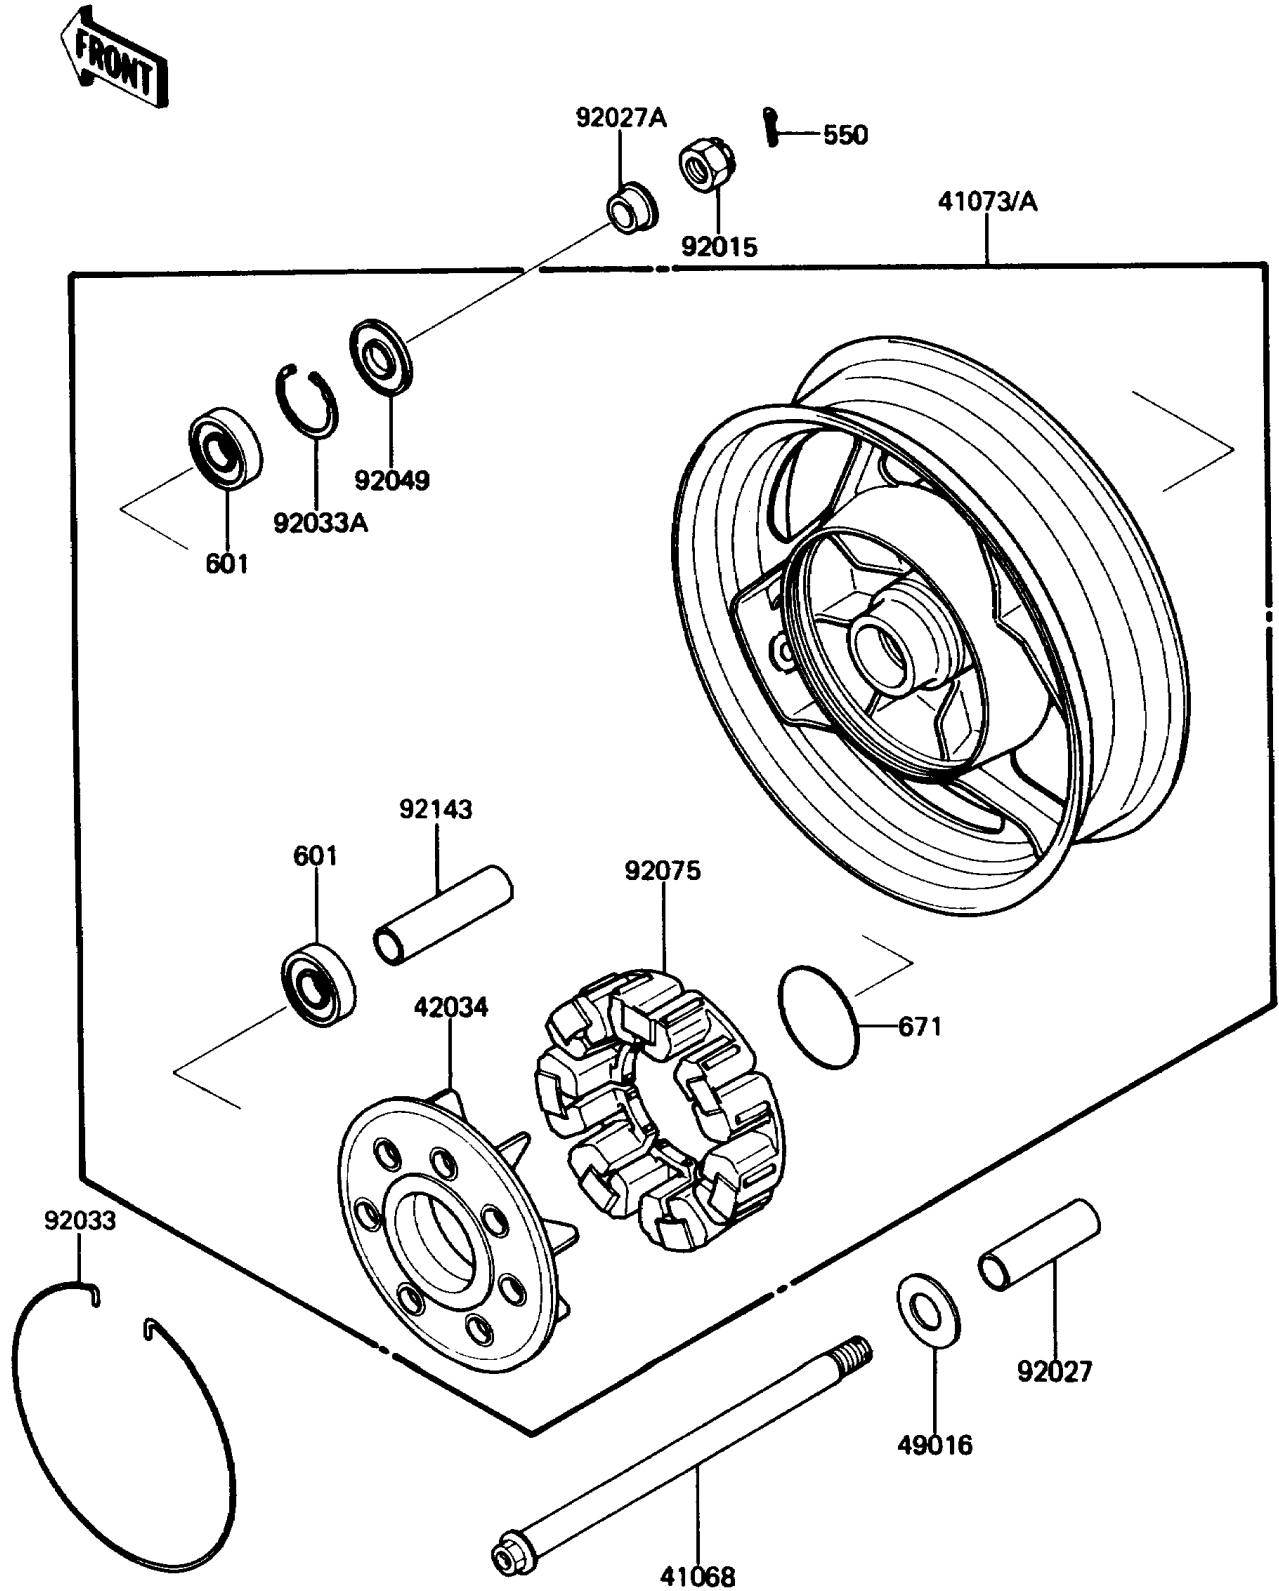

1986 Concours PARTS DIAGRAM

Rear Wheel/Chain

F2240-0192

1986 Concours PARTS LIST

Rear Wheel/Chain

ITEM NAME	PART NUMBER	QUANTITY
AXLE,RR (Ref # 41068)	41068-1197	1
WHEEL-ASSY,RR,SILVER NO.1 (Ref # 41073A)	41073-1335-V5	1
COUPLING,RR HUB (Ref # 42034)	42034-1011	1
COVER-SEAL (Ref # 49016)	49016-1019	1
NUT,CASTLE,18MM (Ref # 92015)	42045-018	1
COLLAR,20.2X28X89 (Ref # 92027)	92027-1553	1
COLLAR,RR AXLE,L=20 (Ref # 92027A)	92027-1792	1
RING-SNAP (Ref # 92033)	92033-1019	1
RING-SNAP,52MM (Ref # 92033A)	92033-1043	1
SEAL-OIL,28X52X5 (Ref # 92049)	92049-1061	1
DAMPER,SHOCK,RR HUB (Ref # 92075)	92075-1121	1
COLLAR,20.2X28X105.5 (Ref # 92143)	92143-1048	1
PIN-COTTER,4.0X35 (Ref # 550)	550D4035	1
BEARING-BALL,#6304ZZC3 (Ref # 601)	601B6304ZZ	1
O RING,80MM (Ref # 671)	671B2580	1