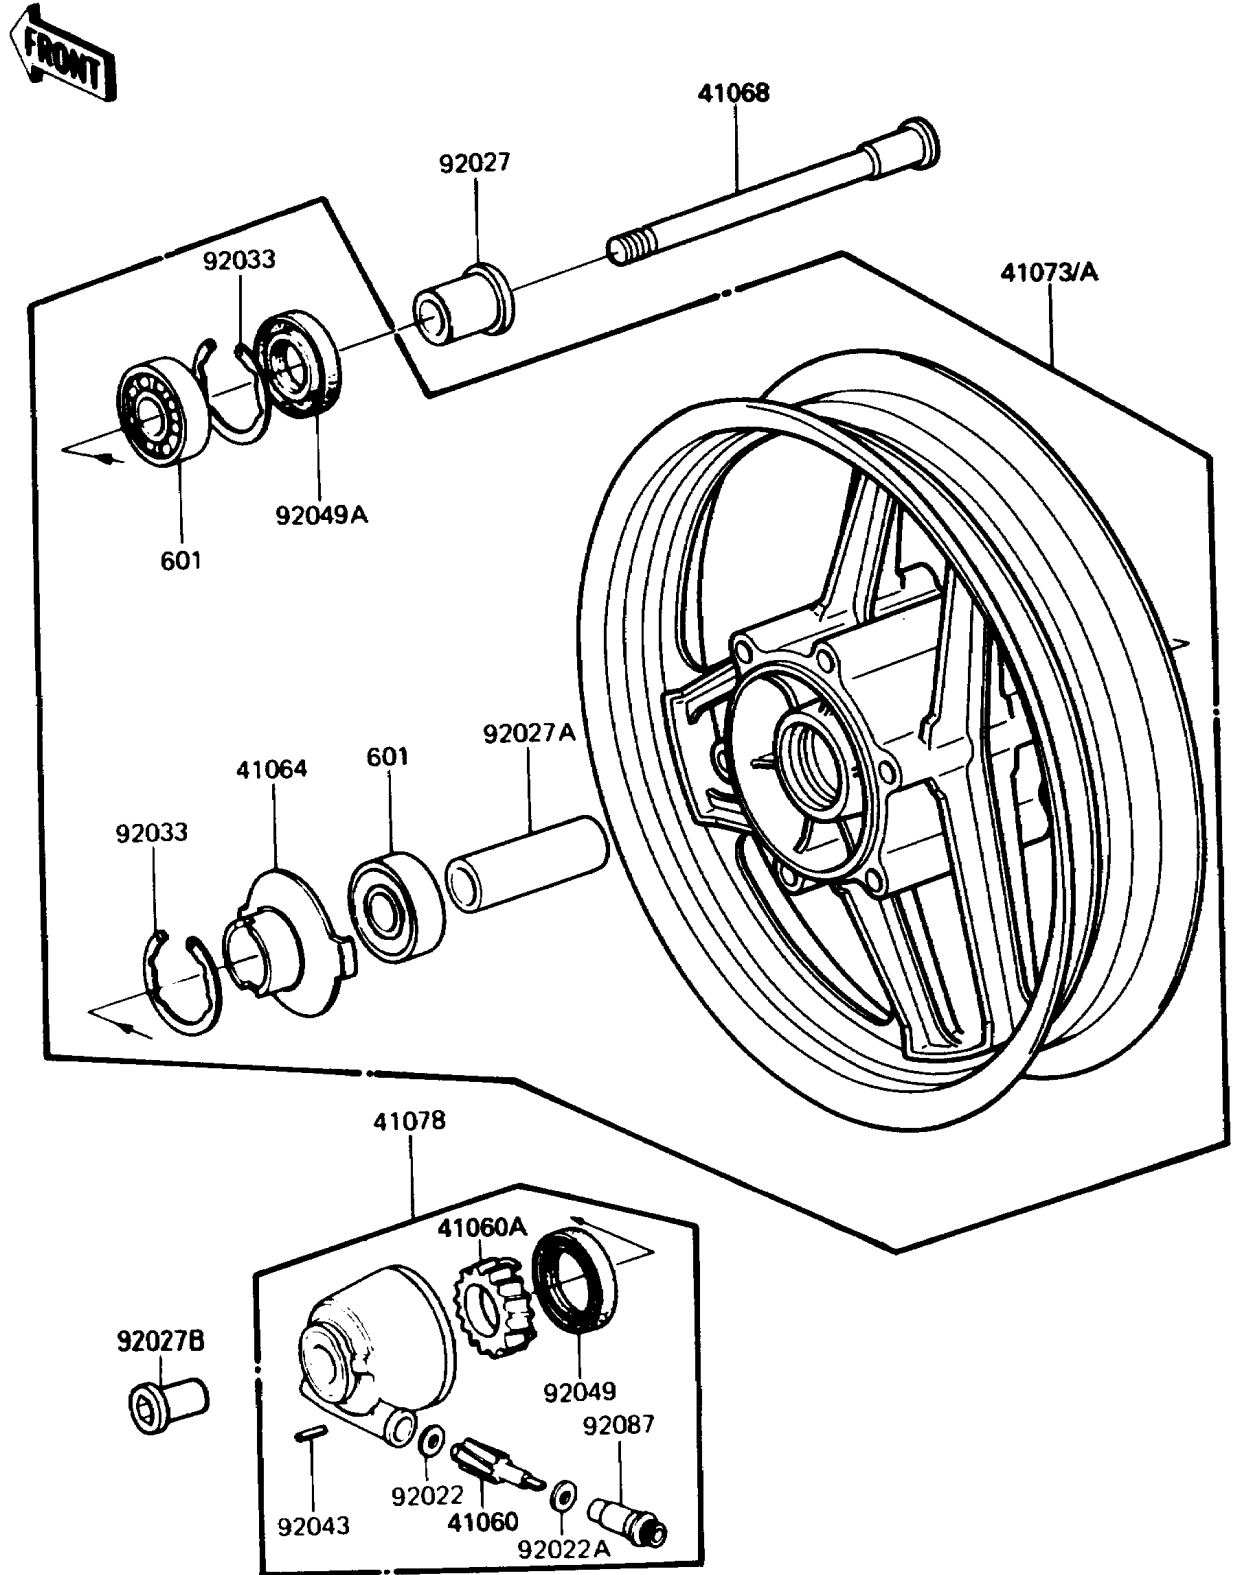

## 1986 Concours PARTS DIAGRAM

Front Wheel

F2230-0142

### Front Wheel

ITEM NAME	PART NUMBER	QUANTITY
GEAR-METER SCREW,9T (Ref # 41060)	41060-1016	1
GEAR-METER SCREW,25T (Ref # 41060A)	41060-1041	1
RECEIVER-SPEEDOMETER (Ref # 41064)	41064-1006	1
AXLE,FR (Ref # 41068)	41068-1164	1
WHEEL-ASSY,FR,SILVER NO.1 (Ref # 41073A)	41073-1334-V5	1
CASE-ASSY-METER GEAR (Ref # 41078)	41078-1061	1
WASHER,5.1X9X0.4 (Ref # 92022)	41063-001	1
WASHER,5.1X10X1 (Ref # 92022A)	92022-1062	1
COLLAR,L=30 (Ref # 92027)	92027-1225	1
COLLAR,L=71 (Ref # 92027A)	92027-1725	1
COLLAR,FR AXLE,L=36.5 (Ref # 92027B)	92027-1726	1
RING-SNAP,42MM (Ref # 92033)	92033-1041	1
PIN,SPRING (Ref # 92043)	41082-001	1
SEAL-OIL,BJN30427-C3 (Ref # 92049)	92049-1057	1
SEAL-OIL,BJN22425 (Ref # 92049A)	92049-1058	1
BUSHING-METER GEAR (Ref # 92087)	92087-1002	1
BEARING-BALL (Ref # 601)	601B6302U	1