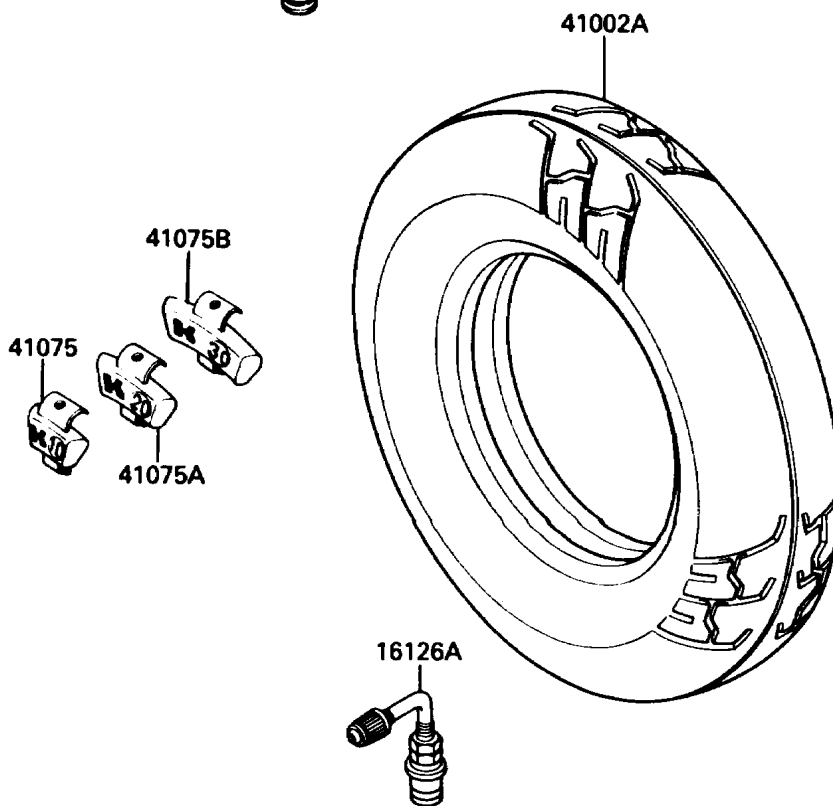

## 1986 Concours PARTS DIAGRAM

Tires

F2210-0140

## 1986 Concours PARTS LIST

Tires

ITEM NAME	PART NUMBER	QUANTITY
VALVE,TIRE (Ref # 16126)	16126-1136	1
VALVE,TIRE (Ref # 16126A)	16126-1191	1
TIRE,FR,110/80VR18,K105F(D) (Ref # 41002)	41002-1582	1
TIRE,RR,150/80VR16,K700G(D) (Ref # 41002A)	41002-1583	1
BALANCER-WHEEL,10G,SILVER (Ref # 41075)	41075-1014	1
BALANCER-WHEEL,20G,SILVER (Ref # 41075A)	41075-1015	1
BALANCER-WHEEL,30G,SILVER (Ref # 41075B)	41075-1016	1