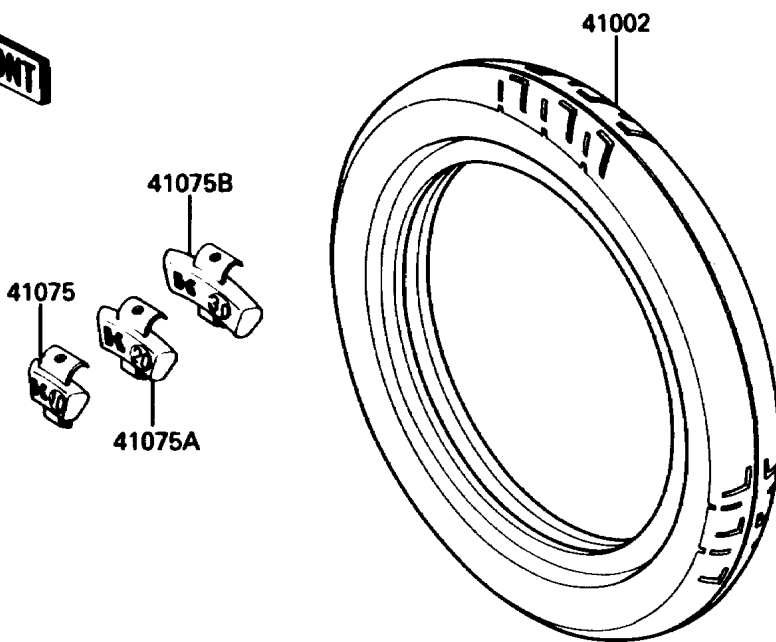

## 1986 Concours PARTS DIAGRAM

Tires

F2210-0140

## 1986 Concours PARTS LIST

Tires

ITEM NAME	PART NUMBER	QUANTITY
VALVE,TIRE (Ref # 16126)	16126-1136	1
VALVE,TIRE (Ref # 16126A)	16126-1191	1
TIRE,FR,110/80VR18,K105F(D) (Ref # 41002)	41002-1582	1
TIRE,RR,150/80VR16,K700G(D) (Ref # 41002A)	41002-1583	1
BALANCER-WHEEL,10G,SILVER (Ref # 41075)	41075-1014	1
BALANCER-WHEEL,20G,SILVER (Ref # 41075A)	41075-1015	1
BALANCER-WHEEL,30G,SILVER (Ref # 41075B)	41075-1016	1