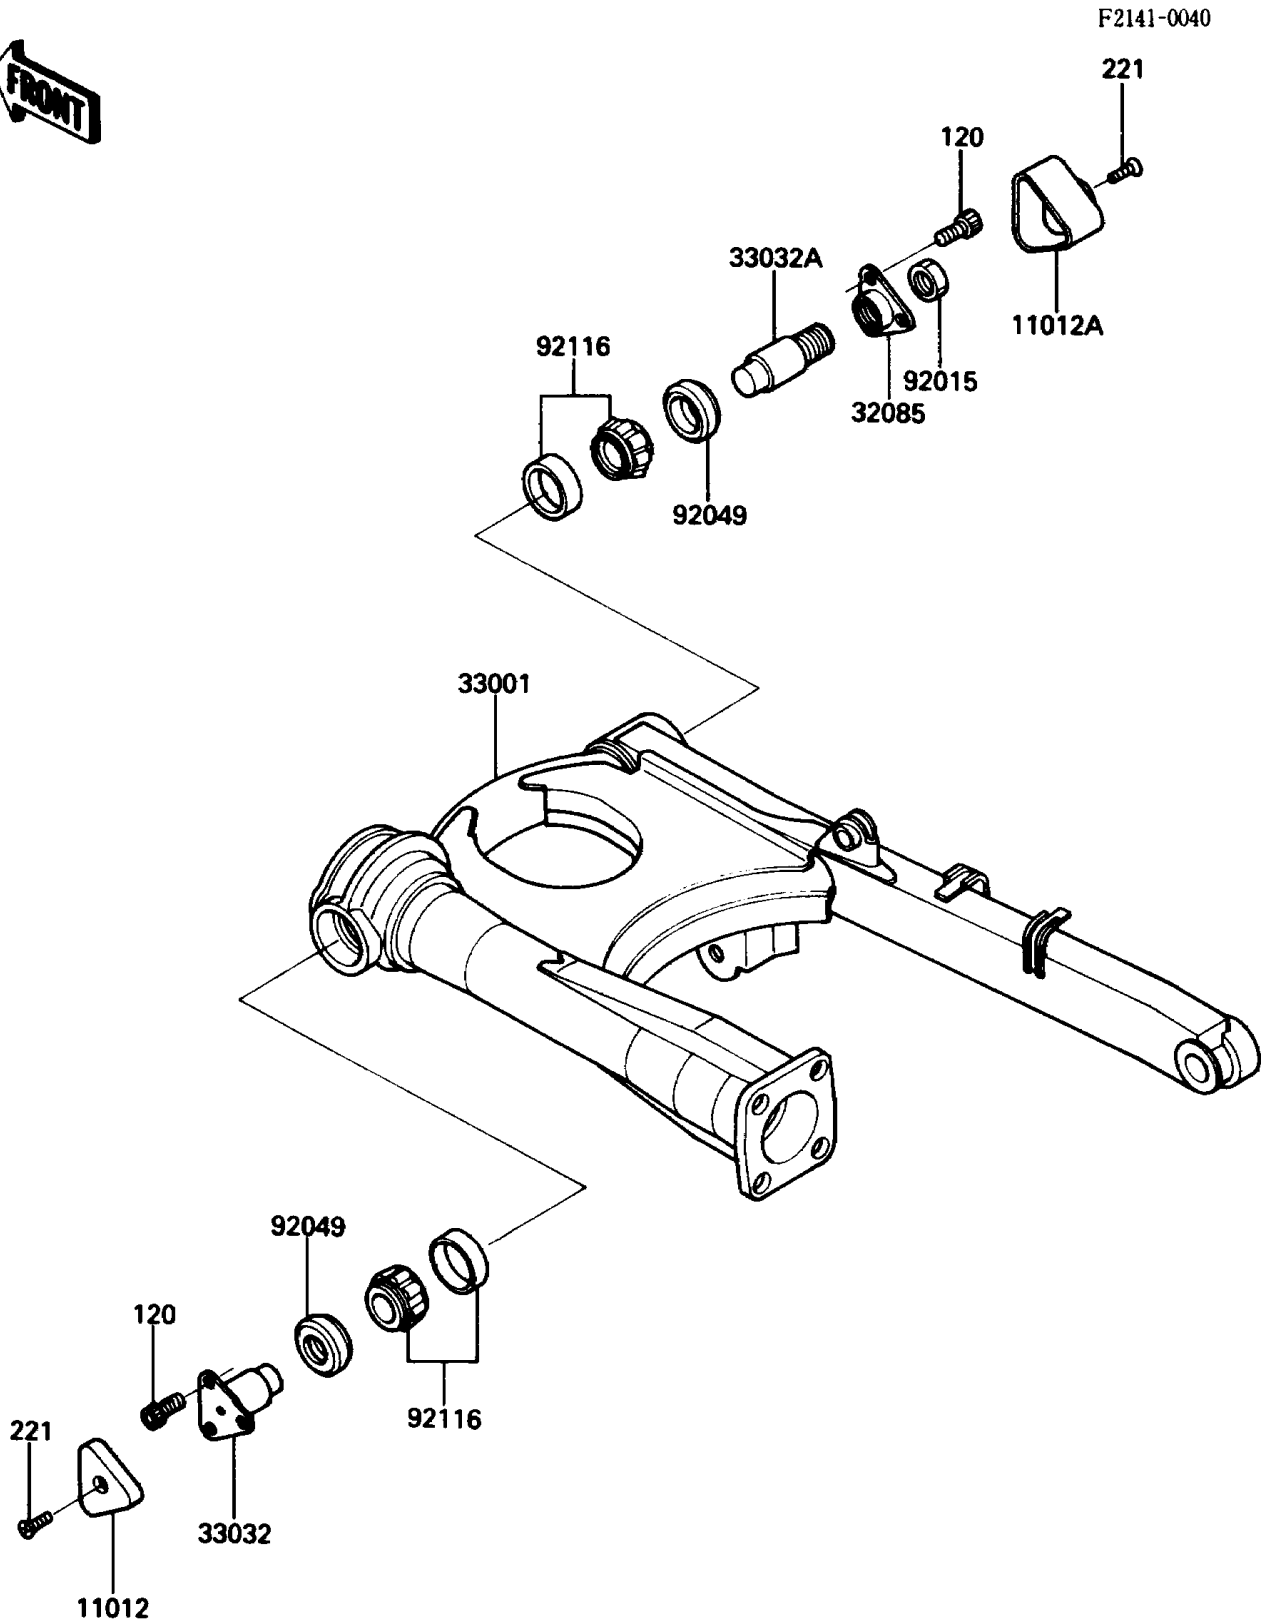

1986 Concours PARTS DIAGRAM

Swingarm

1986 Concours PARTS LIST

Swingarm

ITEM NAME	PART NUMBER	QUANTITY
CAP,SWING ARM,LH (Ref # 11012)	11012-1512	1
CAP,SWING ARM,RH (Ref # 11012A)	11012-1518	1
STOPPER,SWING ARM SHAFT,RH (Ref # 32085)	32085-1234	1
ARM-COMP-SWING (Ref # 33001)	33001-1267	1
SHAFT-SWING ARM,LH (Ref # 33032)	33032-1122	1
SHAFT-SWING ARM,RH (Ref # 33032A)	33032-1123	1
NUT,20MM (Ref # 92015)	92015-1589	1
SEAL-OIL,26X42X6 (Ref # 92049)	92049-1256	1
BEARING-ROLLER,H1-CAP 32004JR (Ref # 92116)	92116-1061	1
BOLT-SOCKET,8X20 (Ref # 120)	120P0820	1
SCREW-CSK-CROS (Ref # 221)	221C0620	1