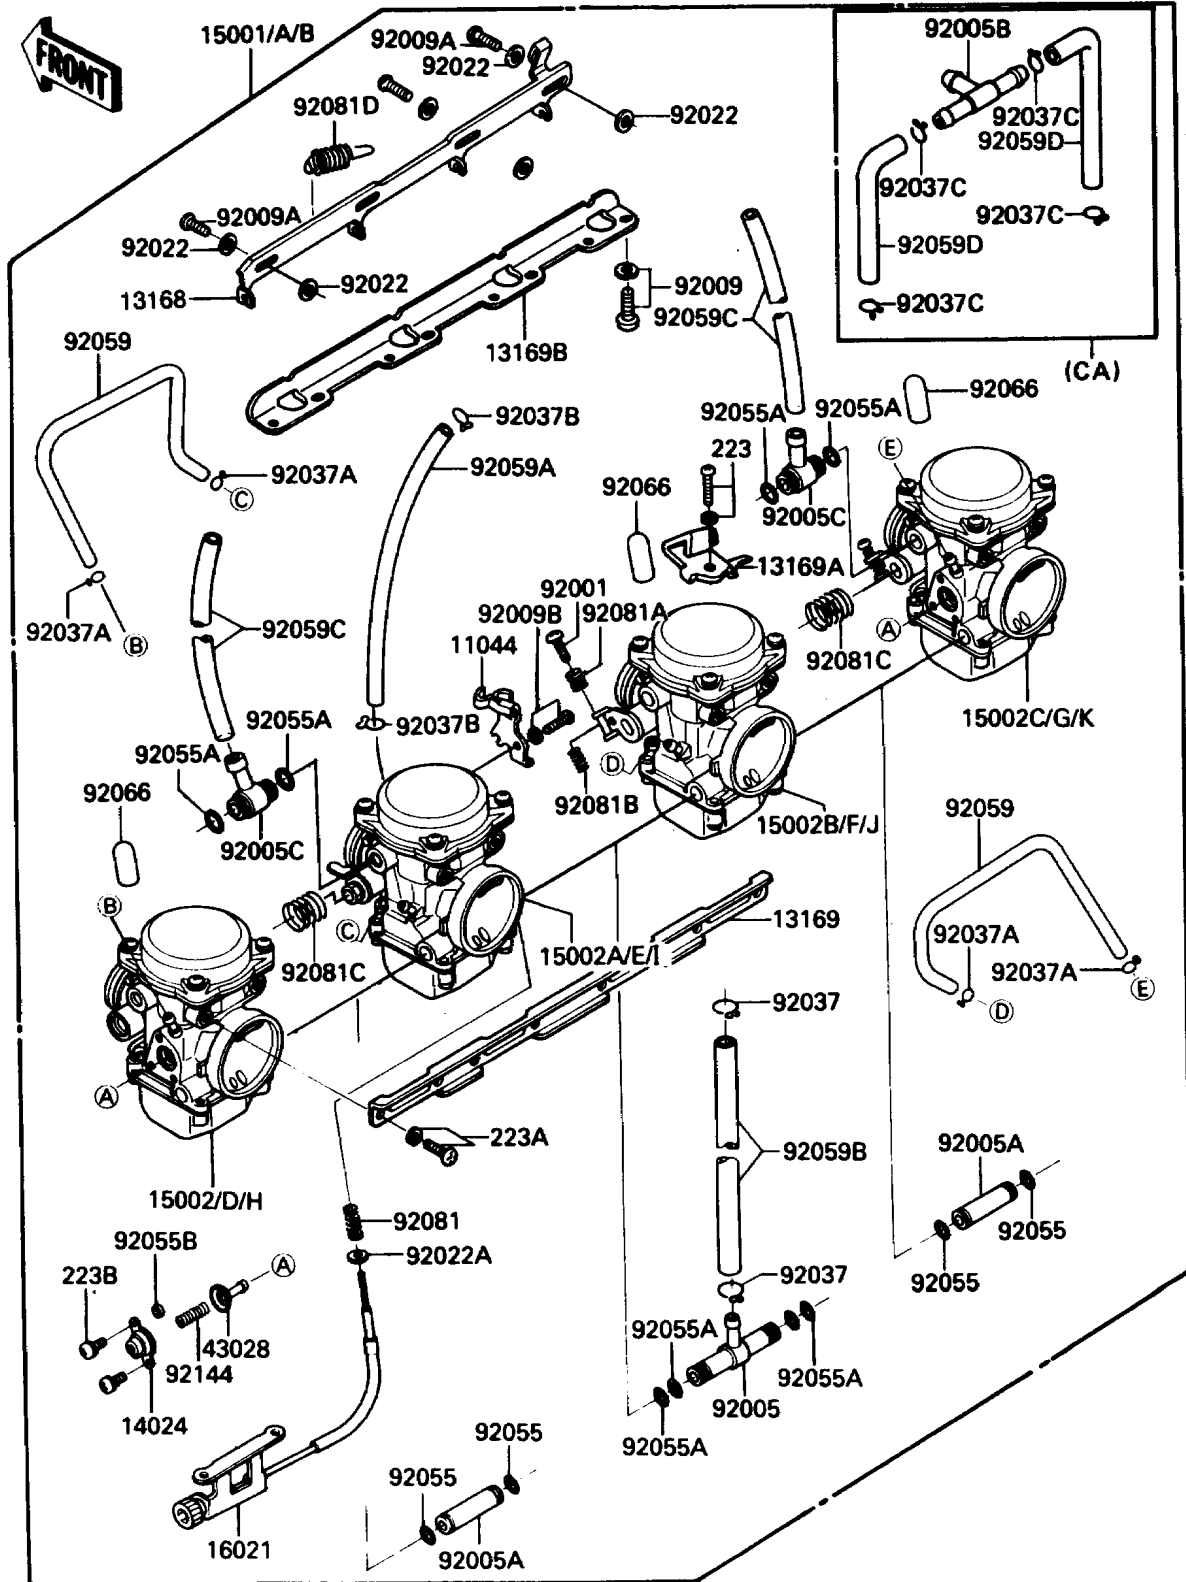

1988 Concours PARTS DIAGRAM

Carburetor

E1611-0217