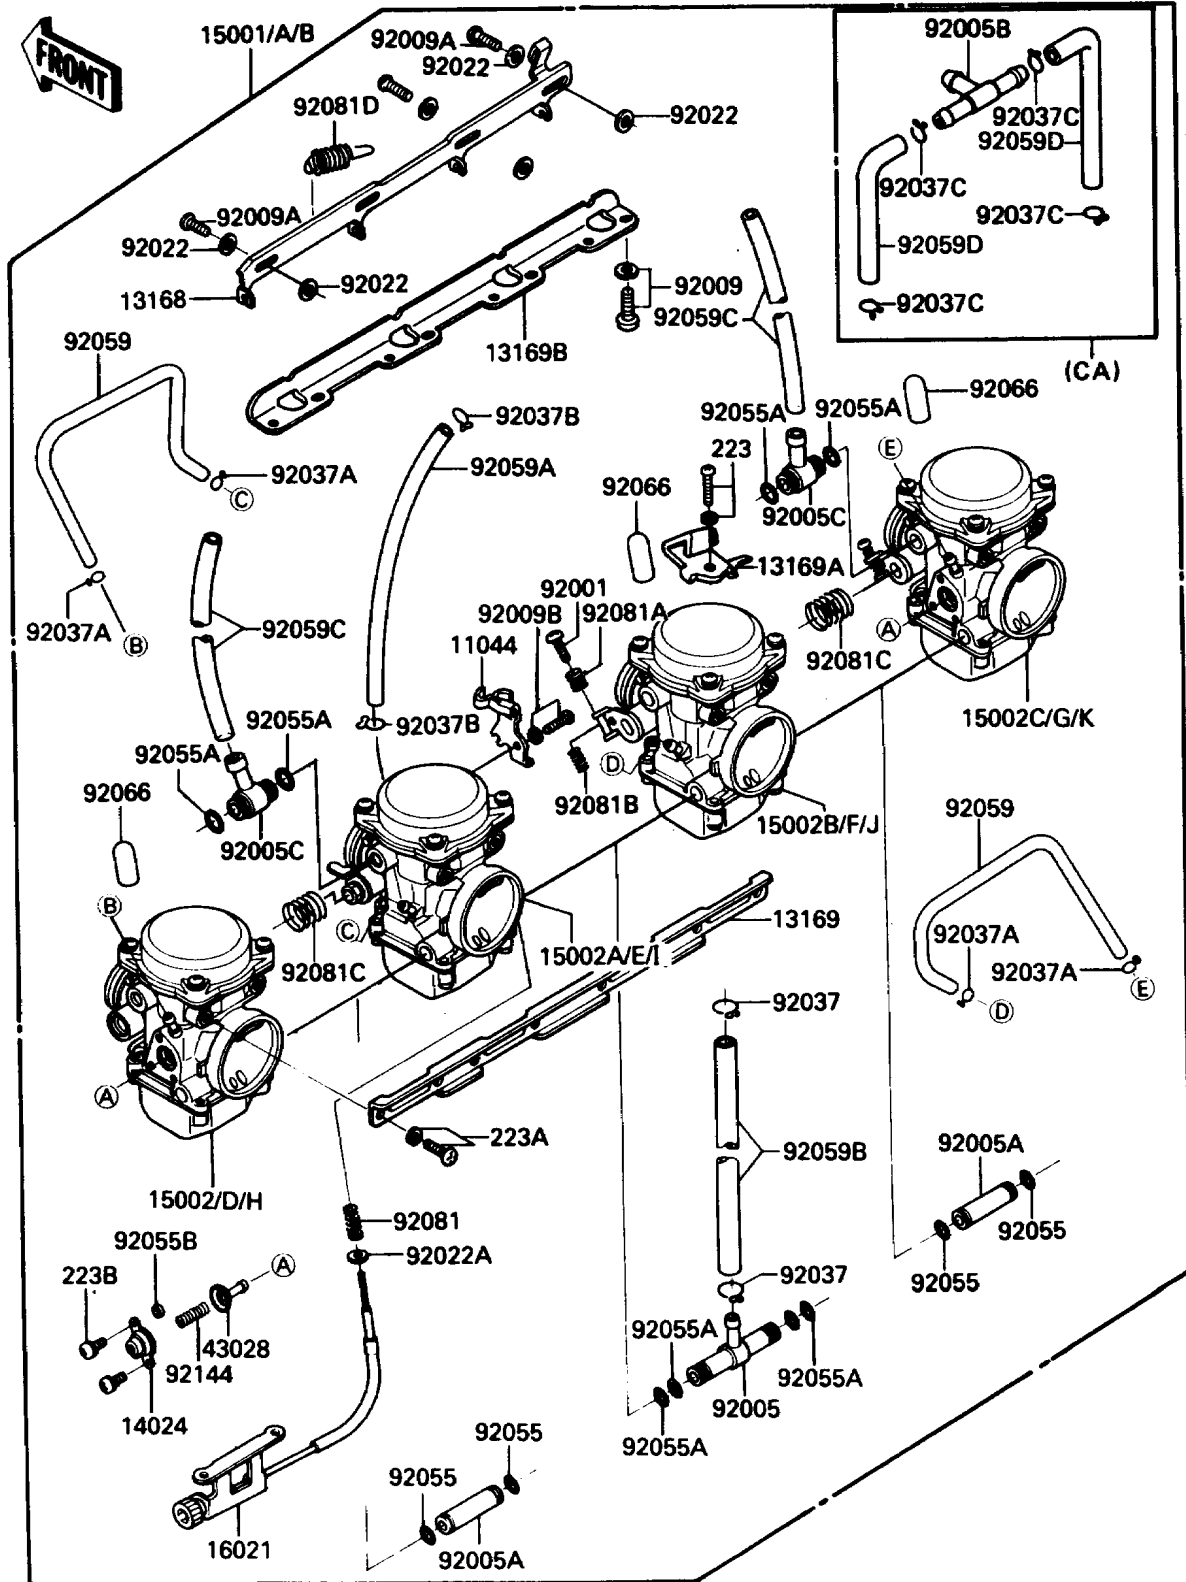

1986 Concours PARTS DIAGRAM

Carburetor

E1611-0217