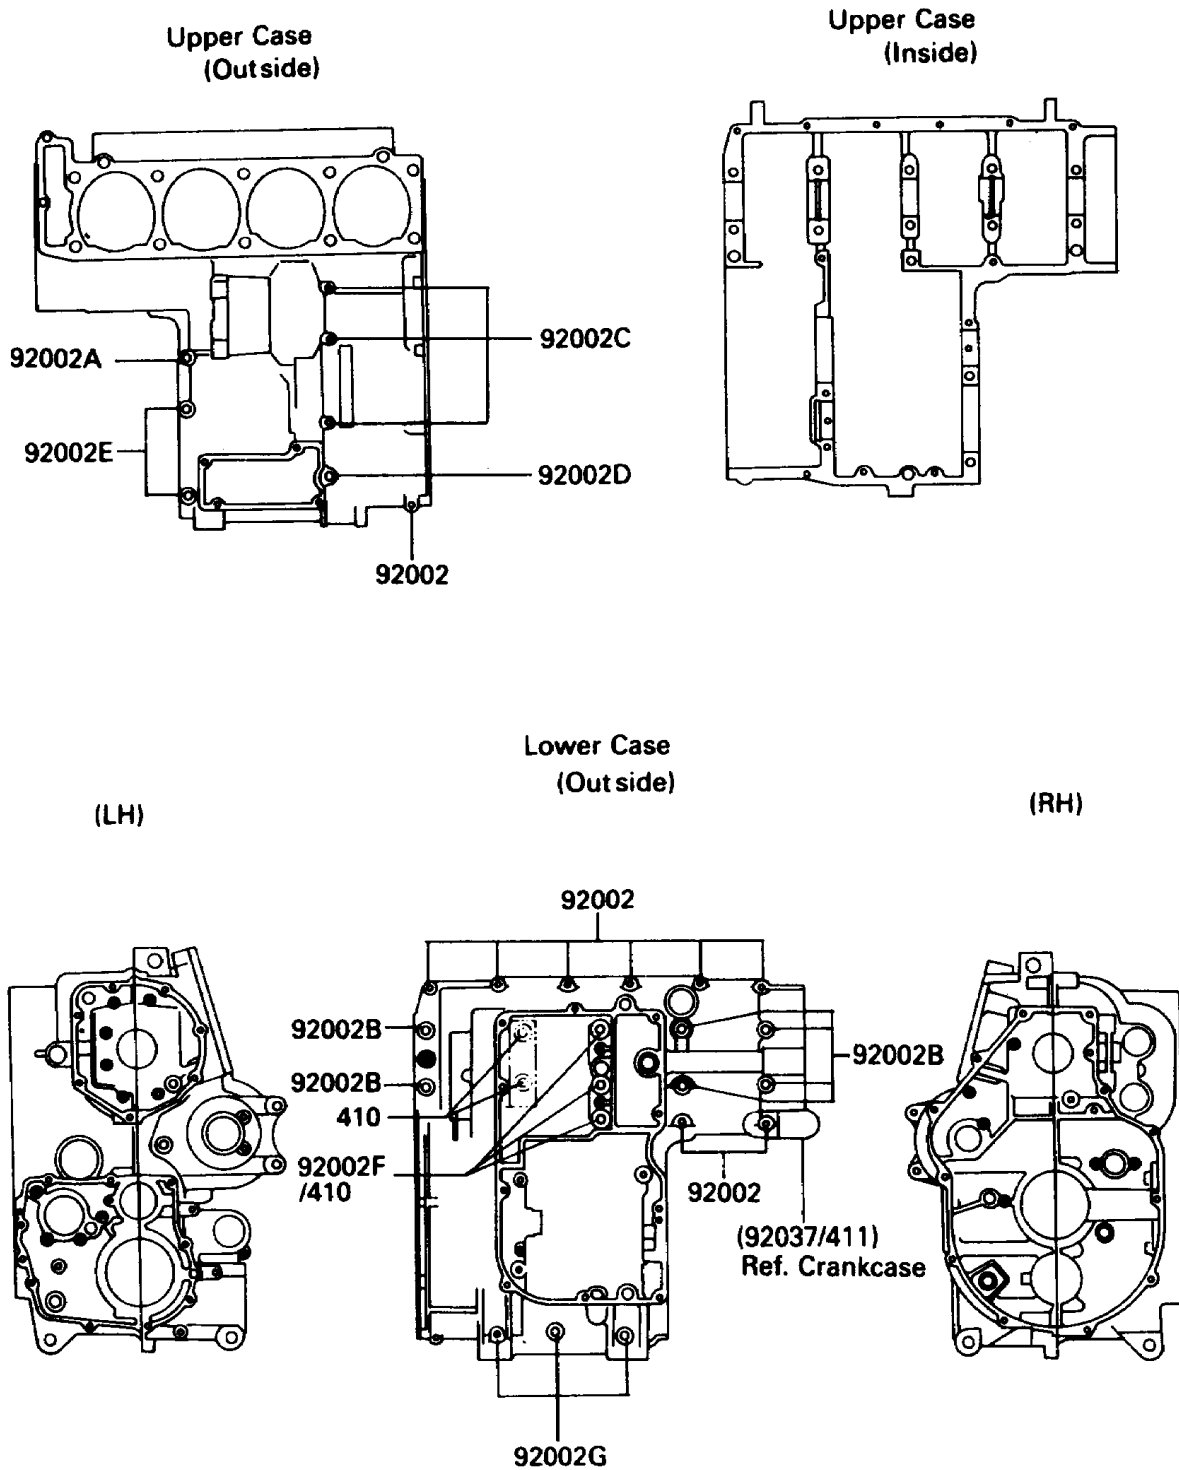

1986 Concours PARTS DIAGRAM

Crankcase Bolt Pattern

E1412-0030

1986 Concours PARTS LIST

Crankcase Bolt Pattern

ITEM NAME	PART NUMBER	QUANTITY
BOLT,6X38 (Ref # 92002)	92001-1899	1
BOLT,6X55 (Ref # 92002A)	92002-1054	1
BOLT,8X90 (Ref # 92002B)	92002-1057	1
BOLT,CONNECTING ROD,7MM (Ref # 92002C)	92150-1081	1
BOLT,6X85 (Ref # 92002D)	92002-1306	1
BOLT,8X63 (Ref # 92002E)	92002-1308	1
BOLT,8X140 (Ref # 92002F)	92002-1402	1
BOLT,6X120 (Ref # 92002G)	92002-1654	1
WASHER-PLAIN-SMALL,8MM (Ref # 410)	410B0800	1