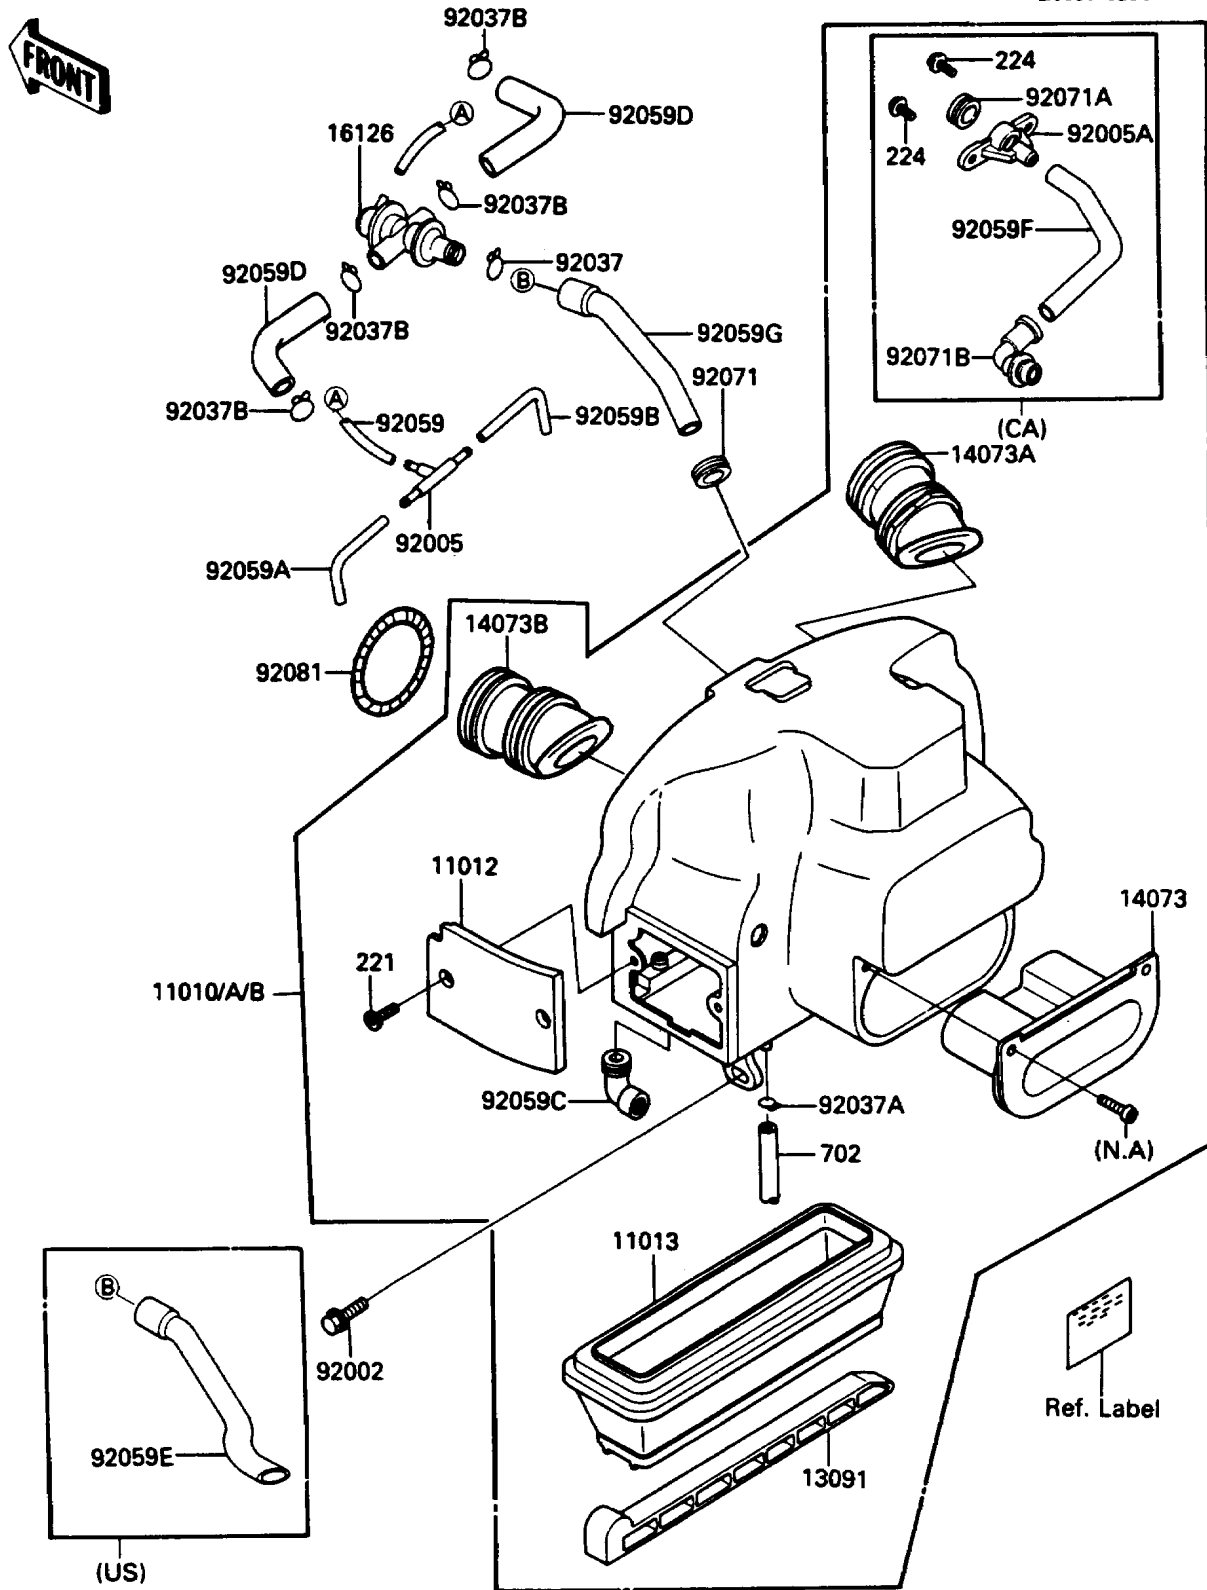

1986 Concours PARTS DIAGRAM

Air Cleaner

E1130-0214

1986 Concours PARTS LIST

Air Cleaner

ITEM NAME	PART NUMBER	QUANTITY
FILTER-ASSY-AIR (Ref # 11010)	11010-1254	1
FILTER-ASSY-AIR (Ref # 11010A)	11010-1299	1
FILTER-ASSY-AIR (Ref # 11010B)	11010-1300	1
CAP,AIR FILTER (Ref # 11012)	11012-1373	1
ELEMENT-AIR FILTER (Ref # 11013)	11013-1112	1
HOLDER,ELEMENT (Ref # 13091)	13091-1277	1
DUCT,AIR INTAKE (Ref # 14073)	14073-1179	1
DUCT,#1,#3 (Ref # 14073A)	14073-1224	1
DUCT,#2,#4 (Ref # 14073B)	14073-1225	1
VALVE,AIR SWITCH (Ref # 16126)	16126-1144	1
BOLT,6X16 (Ref # 92002)	92001-1950	1
FITTING,TUBE,T-TYPE (Ref # 92005)	92005-1017	1
FITTING (Ref # 92005A)	92005-1139	1
CLAMP,TUBE (Ref # 92037)	92037-1076	1
CLAMP,TUBE (Ref # 92037A)	92037-1972	1
CLAMP,TUBE (Ref # 92037B)	92037-213	1
TUBE,4X9X190 (Ref # 92059)	92059-1032	1
TUBE,4X9X230 (Ref # 92059A)	92059-1068	1
TUBE,4X9X80 (Ref # 92059B)	92059-1365	1
TUBE,BREATHER (Ref # 92059C)	92059-1391	1
TUBE (Ref # 92059D)	92059-1629	1
TUBE (Ref # 92059E)	92059-1630	1
TUBE (Ref # 92059F)	92059-1640	1
TUBE (Ref # 92059G)	92059-1648	1
GROMMET,AIR FILTER (Ref # 92071)	92071-1028	1
GROMMET,AIR FILTER (Ref # 92071A)	92071-1042	1
GROMMET,AIR FILTER (Ref # 92071B)	92071-1133	1
SPRING,AIR FILTER DUCT (Ref # 92081)	92081-1422	1
SCREW-CSK-CROS (Ref # 221)	221C0616	1

1986 Concours PARTS LIST

Air Cleaner

ITEM NAME	PART NUMBER	QUANTITY
SCREW-PAN-WP-CROS (Ref # 224)	224C0614	1
TUBE-RUBBER (Ref # 702)	702A07480	1