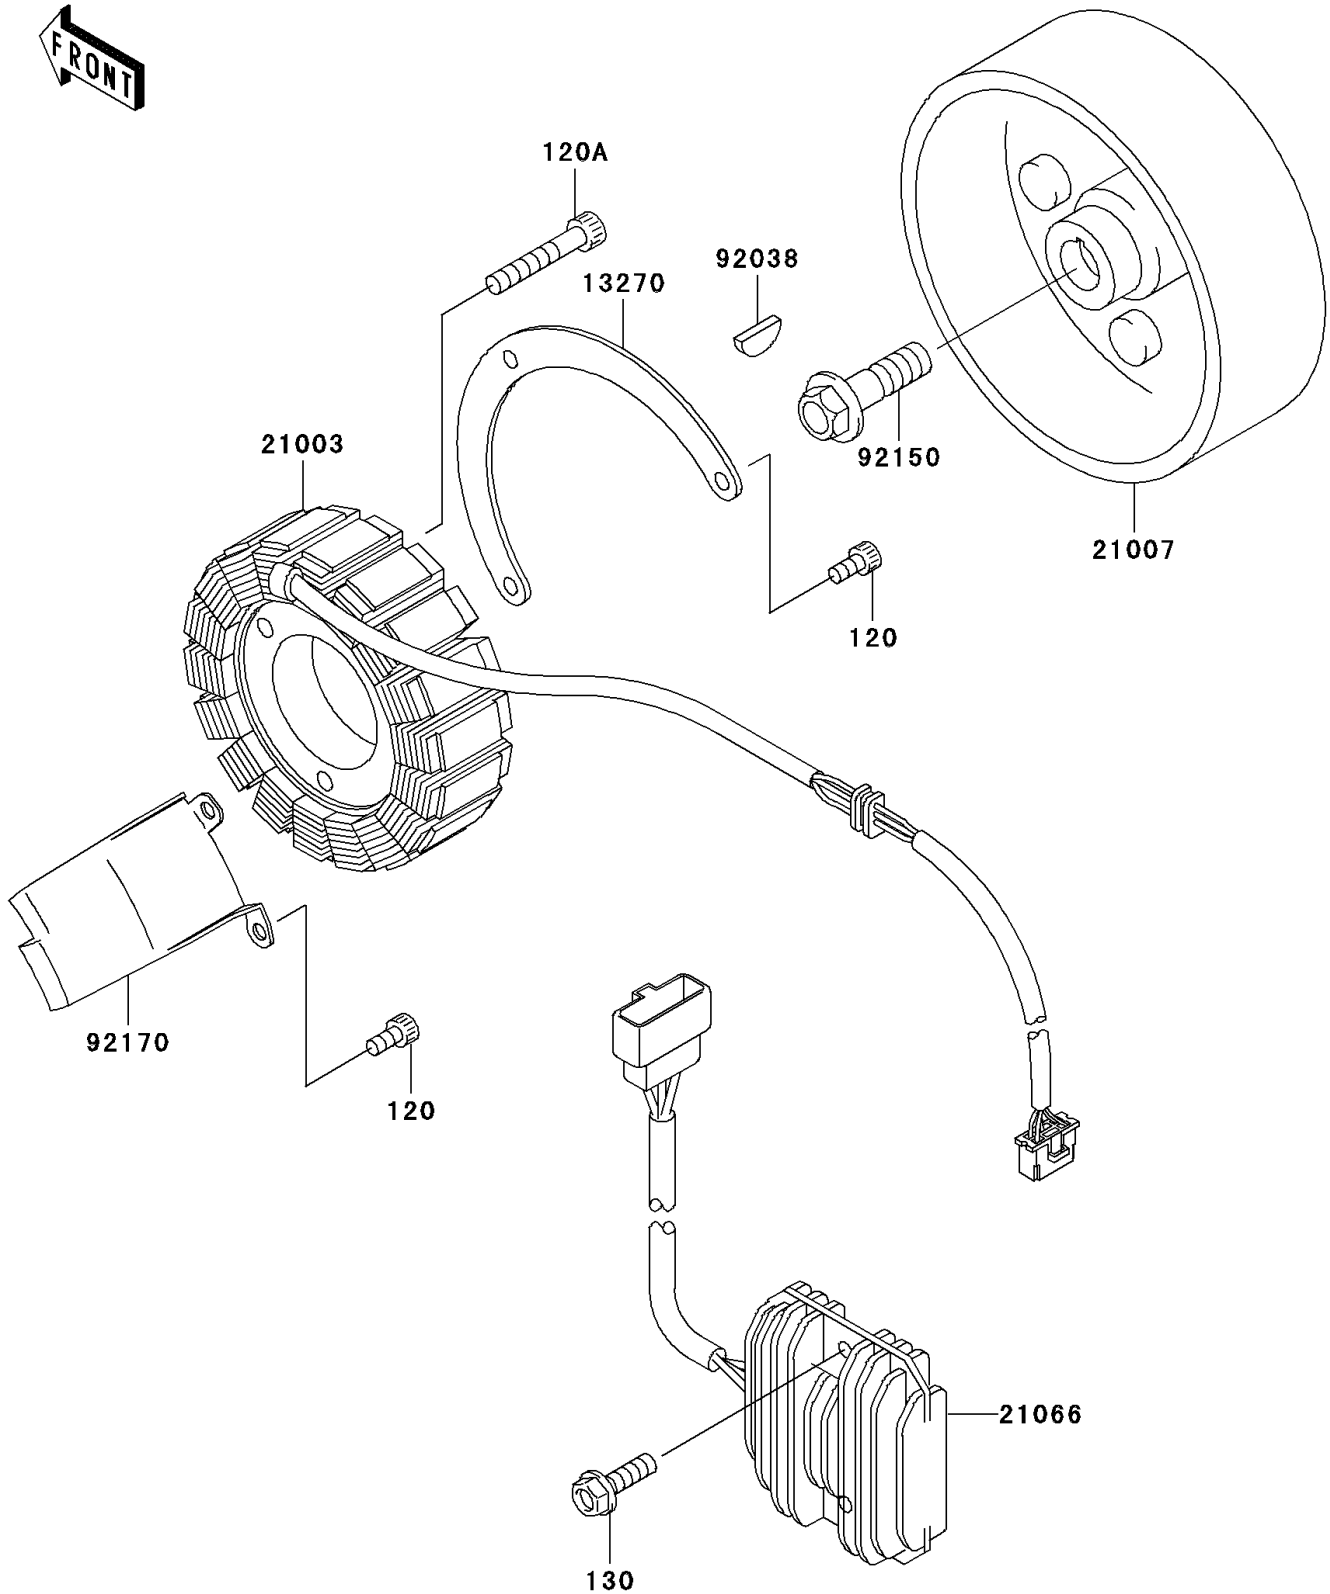

# 2001 Vulcan 800 Drifter PARTS DIAGRAM

Generator

E1810

## 2001 Vulcan 800 Drifter PARTS LIST

### Generator

ITEM NAME	PART NUMBER	QUANTITY
BOLT-SOCKET (Ref # 120)	120P0510	5
BOLT-SOCKET,6X35 (Ref # 120A)	120P0635	3
BOLT-FLANGED (Ref # 130)	130J0620	2
PLATE (Ref # 13270)	13270-1398	1
STATOR (Ref # 21003)	21003-1383	1
ROTOR,GENERATOR (Ref # 21007)	21007-1279	1
REGULATOR-VOLTAGE (Ref # 21066)	21066-1099	1
KEY,WOODRUFF (Ref # 92038)	92038-001	1
BOLT,12X40 (Ref # 92150)	92150-1717	1
CLAMP (Ref # 92170)	92170-1559	1