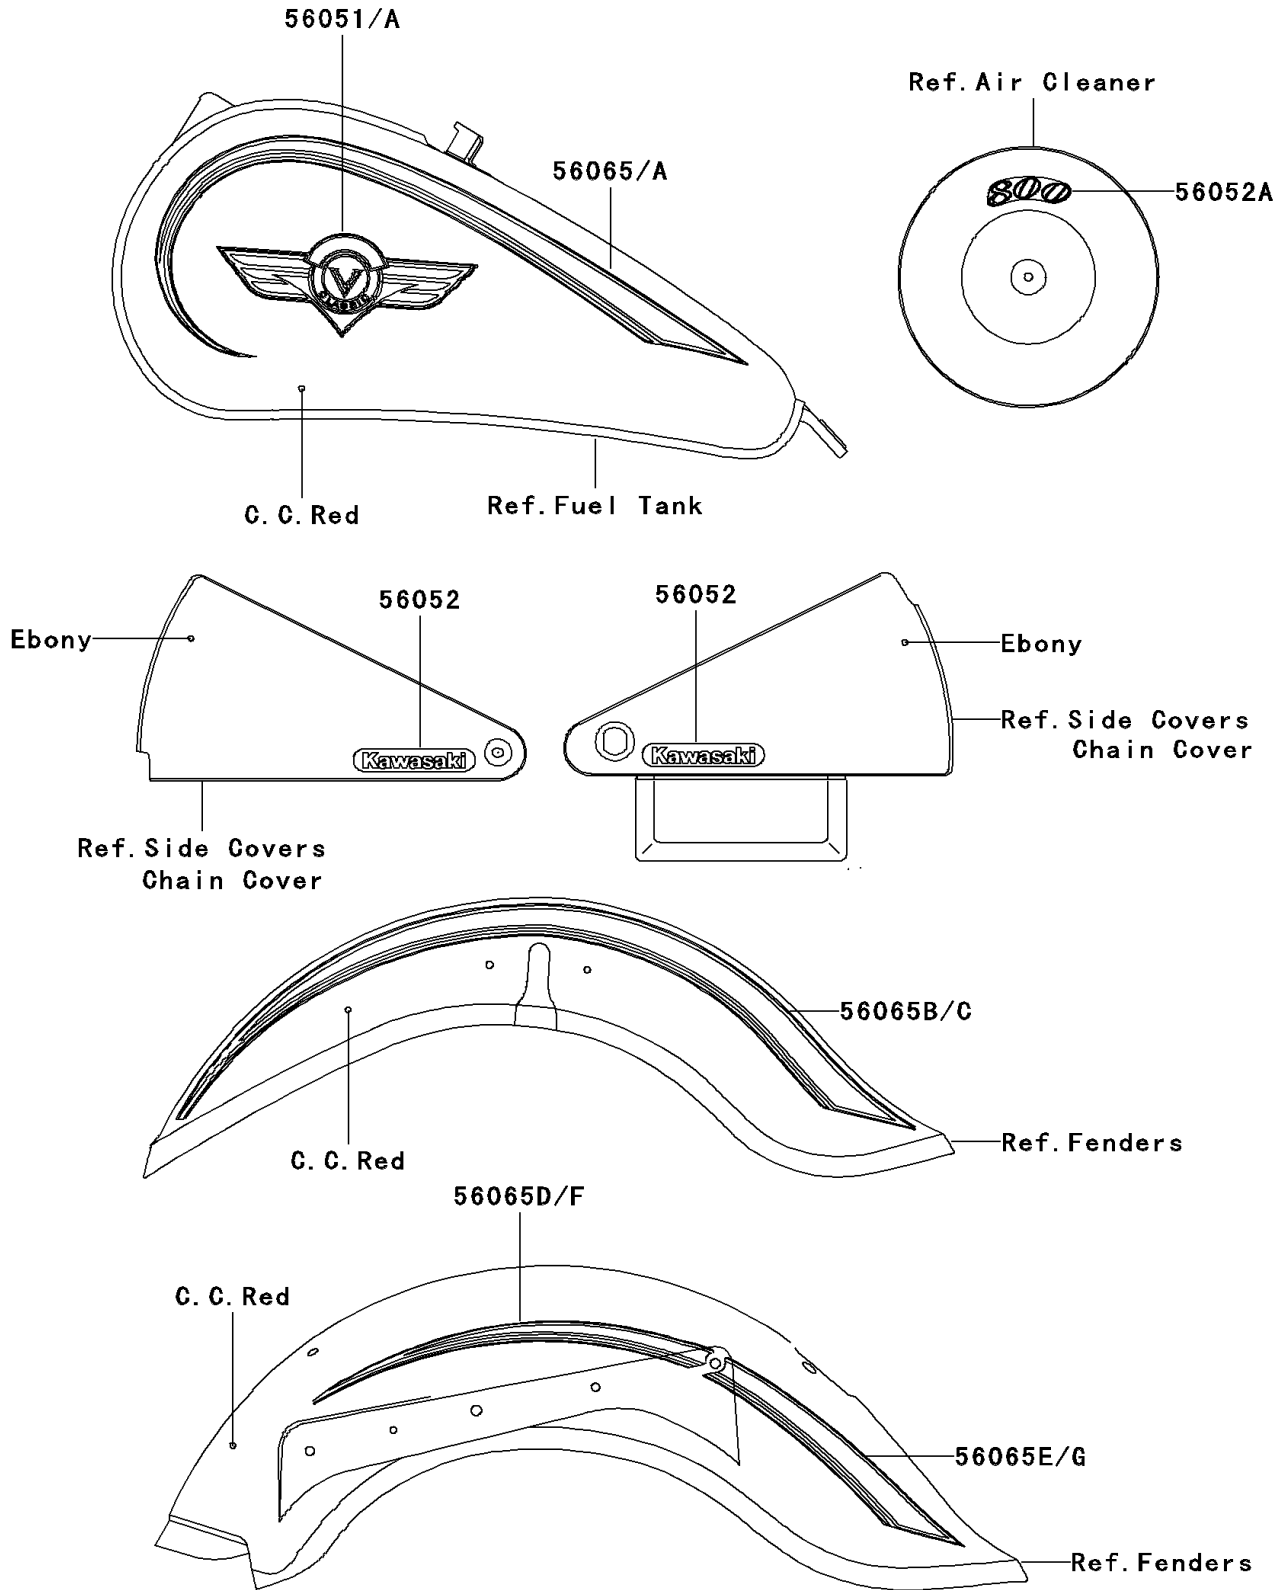

# 2002 Vulcan 800 Classic PARTS DIAGRAM

Decals(C.C.Red)(VN800-B7)

F2861B

## 2002 Vulcan 800 Classic PARTS LIST

Decals(C.C.Red)(VN800-B7)

ITEM NAME	PART NUMBER	QUANTITY
MARK,FUEL TANK,LH (Ref # 56051)	56051-1429	1
MARK,FUEL TANK,RH (Ref # 56051A)	56051-1430	1
MARK,SIDE COVER,KAWASAKI (Ref # 56052)	56052-1533	2
MARK,AIR CLEANER COVER,800 (Ref # 56052A)	56052-1544	1
PATTERN,FUEL TANK,LH (Ref # 56065)	56065-1328	1
PATTERN,FUEL TANK,RH (Ref # 56065A)	56065-1329	1
PATTERN,FR FENDER,LH (Ref # 56065B)	56065-1330	1
PATTERN,FR FENDER,RH (Ref # 56065C)	56065-1331	1
PATTERN,RR FENDER,FR,LH (Ref # 56065D)	56065-1332	1
PATTERN,RR FENDER,RR,LH (Ref # 56065E)	56065-1333	1
PATTERN,RR FENDER,FR,RH (Ref # 56065F)	56065-1334	1
PATTERN,RR FENDER,RR,RH (Ref # 56065G)	56065-1335	1