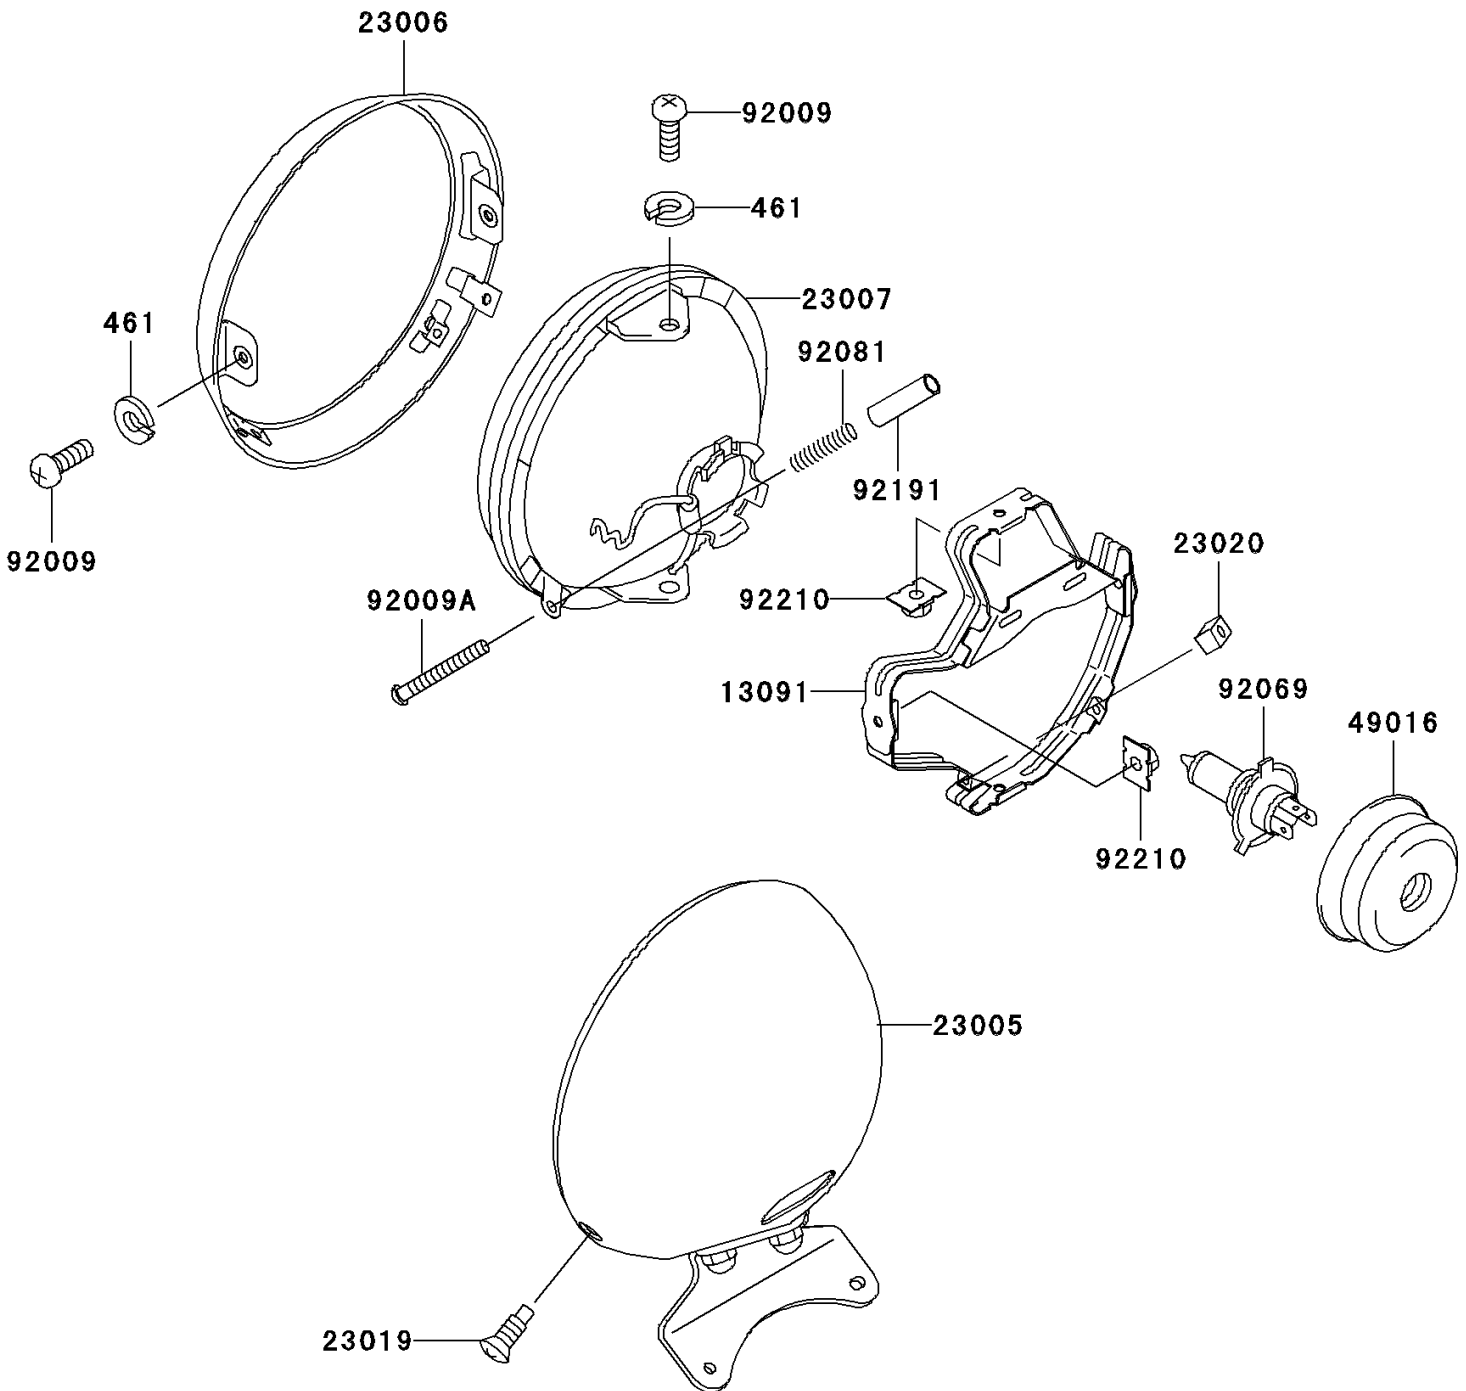

2001 Vulcan 800 Classic PARTS DIAGRAM

Headlight(s)

F2710

2001 Vulcan 800 Classic PARTS LIST

Headlight(s)

ITEM NAME	PART NUMBER	QUANTITY
WASHER-SPRING,5MM (Ref # 461)	461F0500	4
HOLDER,HEAD LAMP (Ref # 13091)	13091-1948	1
BODY-COMP-HEAD LAMP (Ref # 23005)	23005-1152	1
RIM-LAMP (Ref # 23006)	23006-1071	1
LENS-COMP,HEAD LAMP (Ref # 23007)	23007-1338	1
SCREW,SPECIAL,5X14 (Ref # 23019)	23019-024	2
NUT,4MM,FOCUS ADJUST (Ref # 23020)	23020-018	2
COVER-SEAL,HEAD LAMP (Ref # 49016)	49016-1046	1
SCREW,5X12 (Ref # 92009)	92009-1296	4
SCREW,FOCUS ADJUST,4X60 (Ref # 92009A)	92009-1816	2
BULB,12V 60/55W,H4 (Ref # 92069)	92069-1002	1
SPRING,HEAD LAMP LENS (Ref # 92081)	92081-1103	2
TUBE,3.5X5.5X19 (Ref # 92191)	92191-1217	2
NUT,SPECIAL,5MM (Ref # 92210)	92210-1060	4