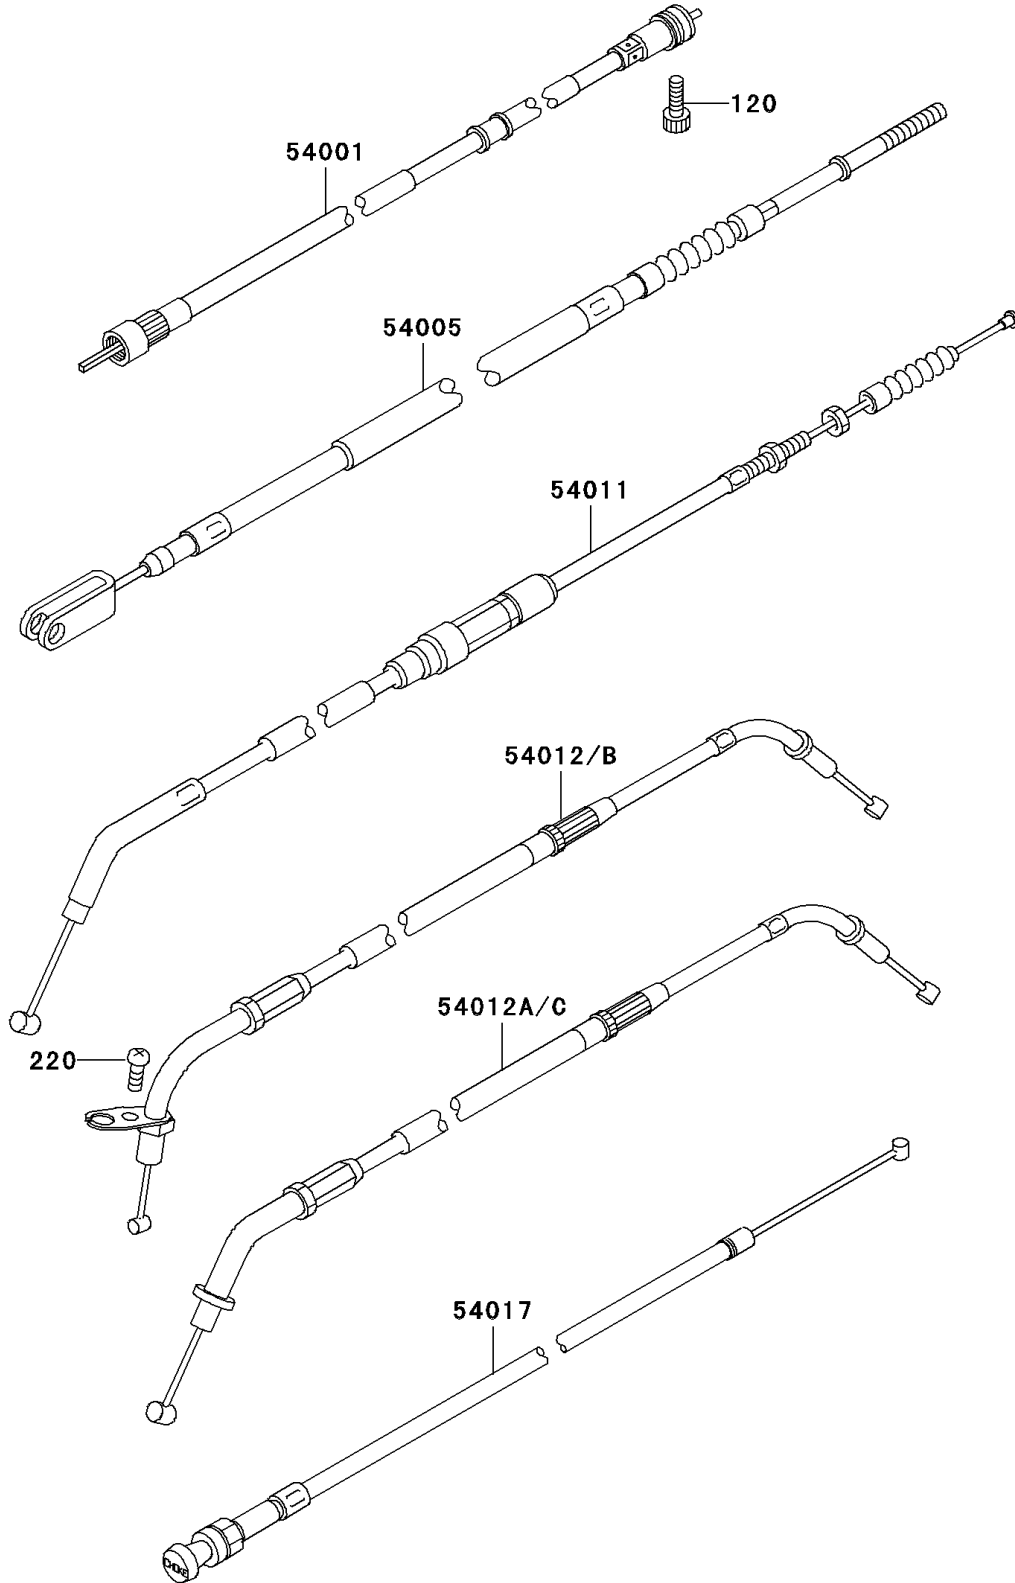

2001 Vulcan 800 Classic PARTS DIAGRAM

Cables

F2540

2001 Vulcan 800 Classic PARTS LIST

Cables

| ITEM NAME | PART NUMBER | QUANTITY |
|---------------------------------------|-------------|----------|
| BOLT-SOCKET (Ref # 120) | 120P0520 | 1 |
| SCREW-PAN-CROSS (Ref # 220) | 220F0514 | 1 |
| CABLE-SPEEDMETER (Ref # 54001) | 54001-1219 | 1 |
| CABLE-BRAKE (Ref # 54005) | 54005-1182 | 1 |
| CABLE-CLUTCH (Ref # 54011) | 54011-1356 | 1 |
| CABLE-THROTTLE,OPENING (Ref # 54012B) | 54012-1525 | 1 |
| CABLE-THROTTLE,CLOSING (Ref # 54012C) | 54012-1526 | 1 |
| CABLE-STARTER (Ref # 54017) | 54017-1201 | 1 |