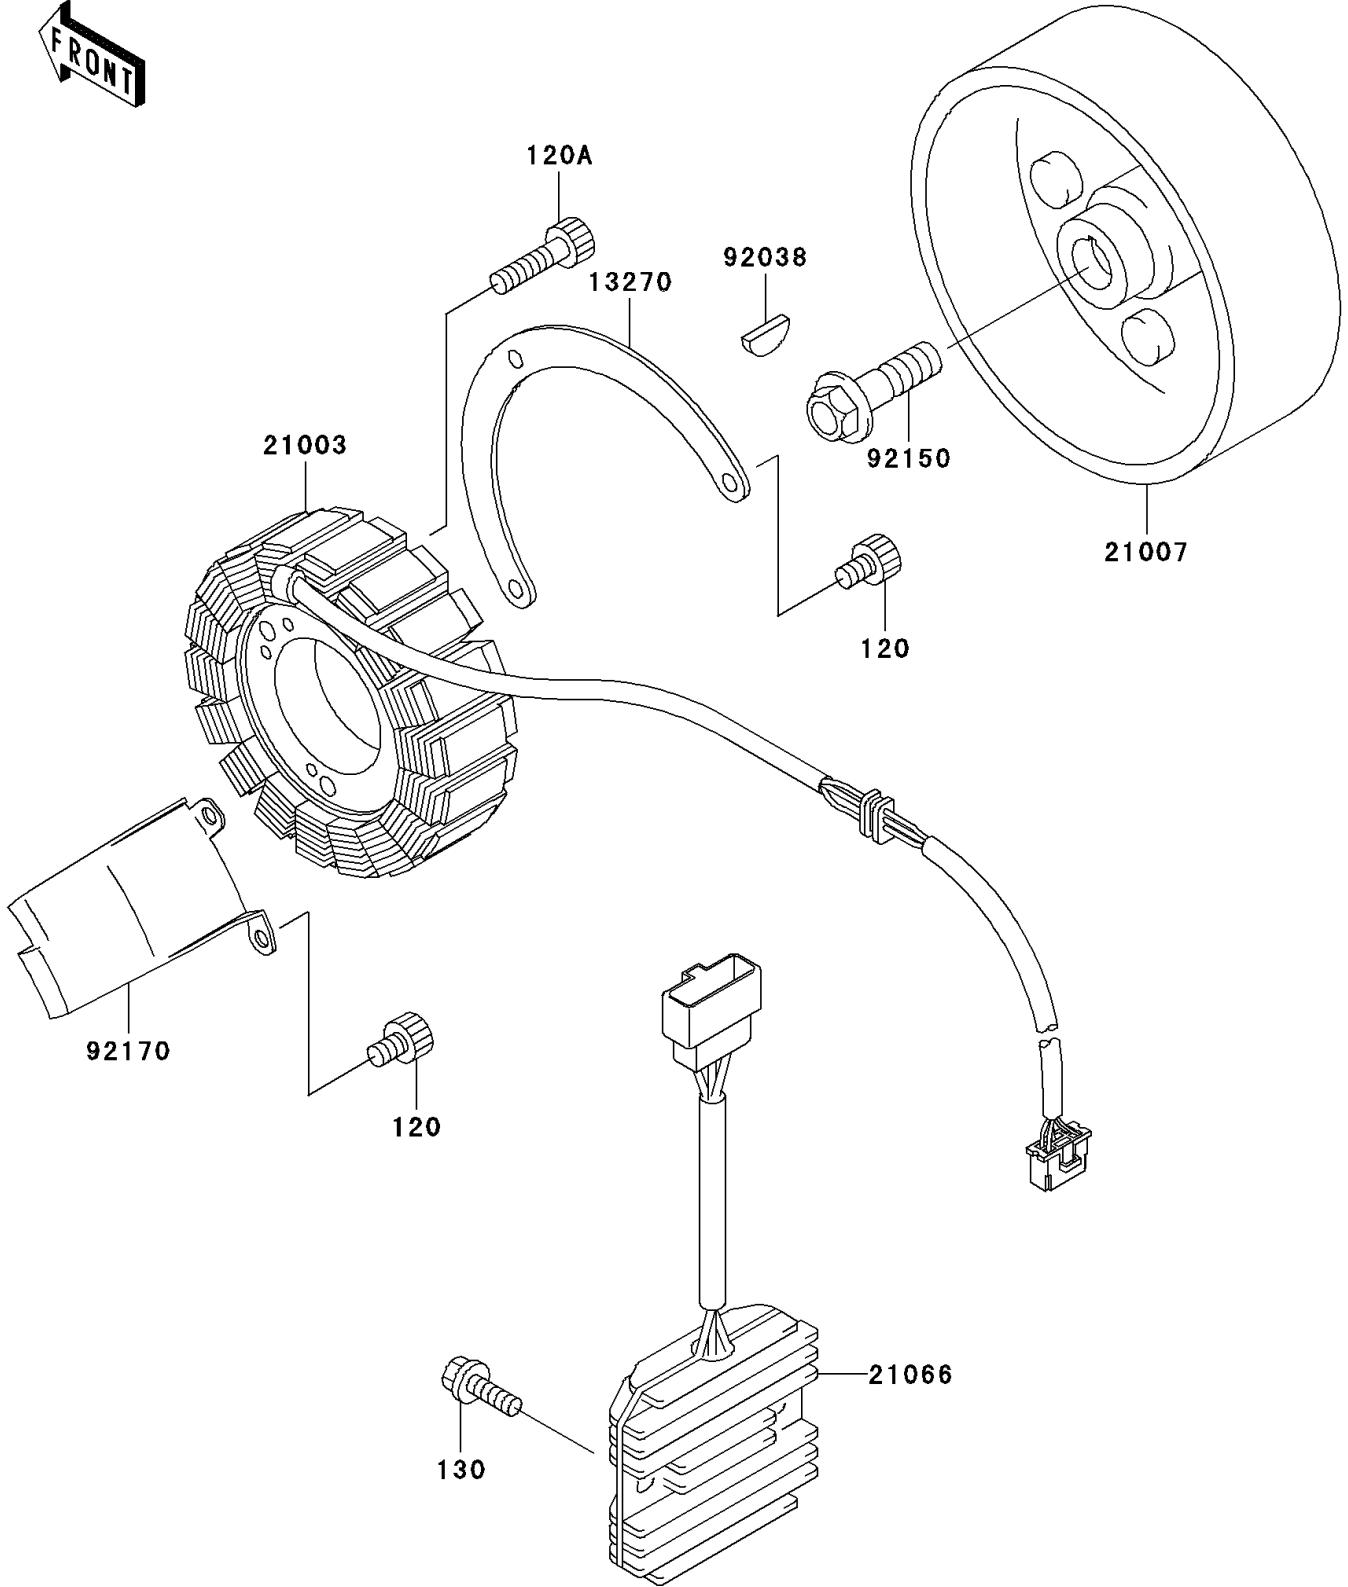

2001 Vulcan 800 Classic PARTS DIAGRAM

Generator

E1810

2001 Vulcan 800 Classic PARTS LIST

Generator

ITEM NAME	PART NUMBER	QUANTITY
BOLT-SOCKET (Ref # 120)	120P0510	5
BOLT-SOCKET,6X35 (Ref # 120A)	120P0635	3
BOLT-FLANGED (Ref # 130)	130J0620	2
PLATE (Ref # 13270)	13270-1398	1
STATOR (Ref # 21003)	21003-1383	1
ROTOR,GENERATOR (Ref # 21007)	21007-1279	1
REGULATOR-VOLTAGE (Ref # 21066)	21066-1099	1
KEY,WOODRUFF (Ref # 92038)	92038-001	1
BOLT,12X40 (Ref # 92150)	92150-1717	1
CLAMP (Ref # 92170)	92170-1559	1