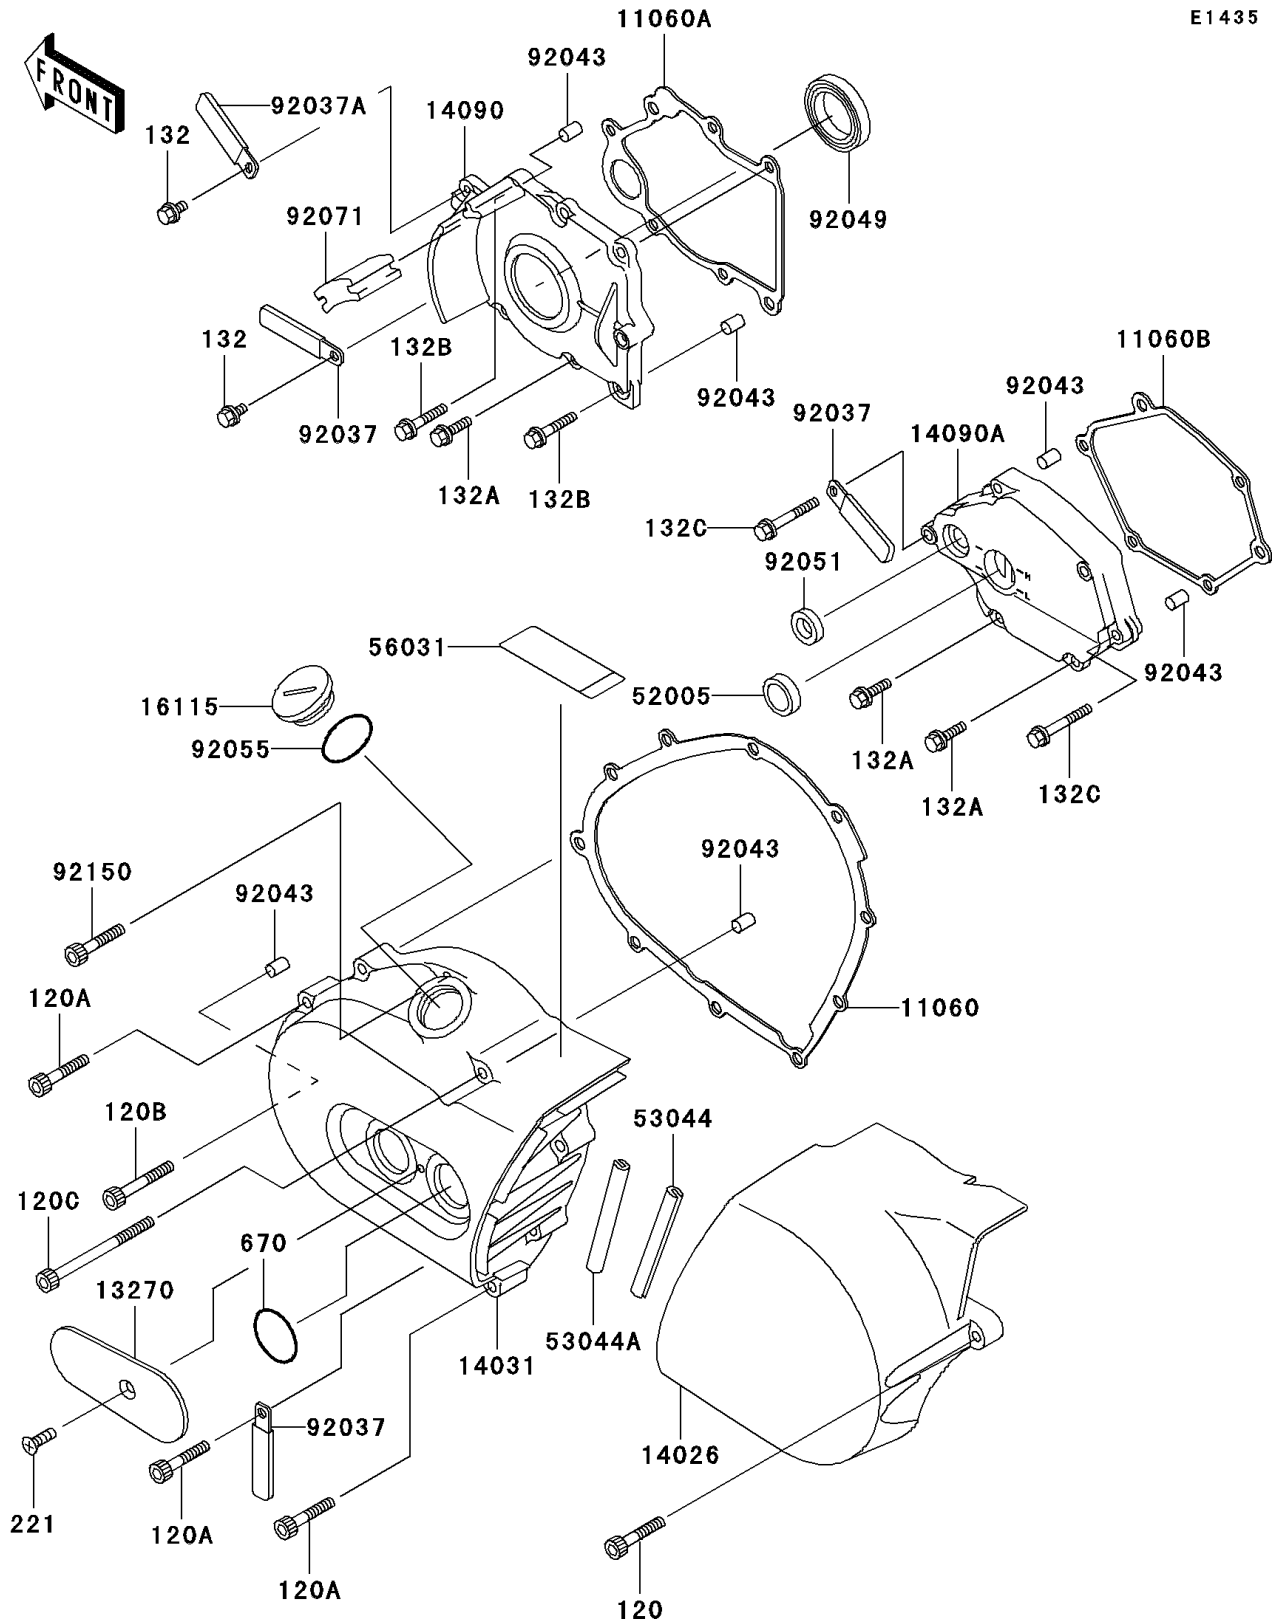

2002 Vulcan 800 Classic PARTS DIAGRAM

Left Engine Cover(s)

E1435

2002 Vulcan 800 Classic PARTS LIST

Left Engine Cover(s)

ITEM NAME	PART NUMBER	QUANTITY
BOLT-SOCKET (Ref # 120)	120R0630	1
BOLT-SOCKET (Ref # 120A)	120R0635	7
BOLT-SOCKET (Ref # 120B)	120R0645	1
BOLT-SOCKET (Ref # 120C)	120R0685	1
BOLT-FLANGED-SMALL,6X10 (Ref # 132)	132H0610	2
BOLT-FLANGED-SMALL (Ref # 132A)	132J0620	7
BOLT-FLANGED-SMALL (Ref # 132B)	132J0630	2
BOLT-FLANGED-SMALL,6X40 (Ref # 132C)	132J0640	4
SCREW-CSK-CROS,6X14 (Ref # 221)	221R0614	1
O RING (Ref # 670)	670B3034	2
GASKET,GENERATOR COVER (Ref # 11060)	11060-1089	1
GASKET,TRANSMISSION COVER (Ref # 11060A)	11060-1683	1
GASKET,MECHANISM COVER (Ref # 11060B)	11060-1685	1
PLATE (Ref # 13270)	13270-1397	1
COVER-CHAIN (Ref # 14026)	14026-1217	1
COVER-GENERATOR (Ref # 14031)	14031-1308	1
COVER,TRANSMISSION (Ref # 14090)	14090-1552	1
COVER,MECHANISM (Ref # 14090A)	14090-1559	1
CAP-OIL FILLER (Ref # 16115)	16115-1063	1
GAUGE,OIL LEVEL (Ref # 52005)	52005-1009	1
TRIM (Ref # 53044)	53044-1285	1
TRIM (Ref # 53044A)	53044-1286	1
LABEL-MANUAL,OIL CAPACITY (Ref # 56031)	56031-1894	1
CLAMP,L=45 (Ref # 92037)	92037-1539	3
CLAMP (Ref # 92037A)	92037-1993	1
PIN,6.2X8X14 (Ref # 92043)	92043-1263	6
SEAL-OIL,TC32488 (Ref # 92049)	92049-1361	1
SEAL-OIL,TB13225.5 (Ref # 92051)	92051-005	1
RING-O,31.7X2.4 (Ref # 92055)	92055-049	1

2002 Vulcan 800 Classic PARTS LIST

Left Engine Cover(s)

ITEM NAME	PART NUMBER	QUANTITY
GROMMET (Ref # 92071)	92071-1232	1
BOLT,SOCKET,6X35 (Ref # 92150)	92150-1887	1