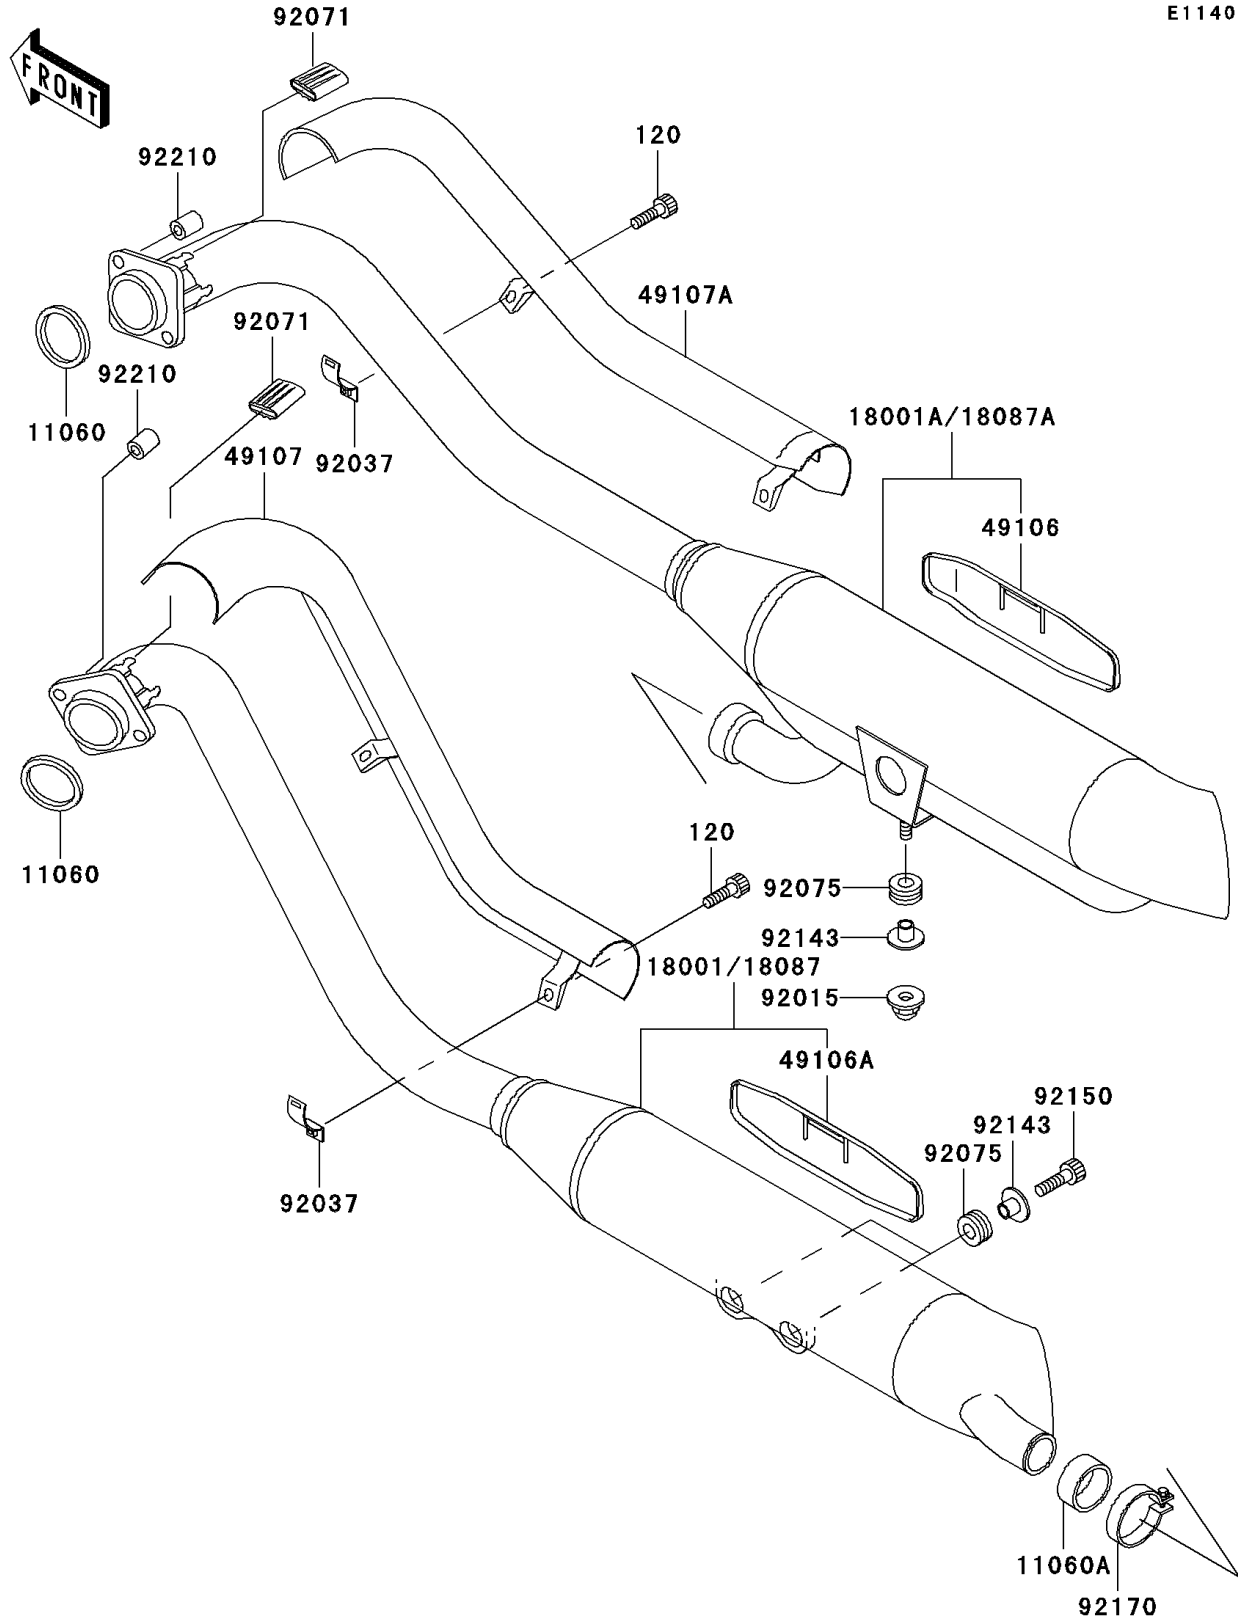

2002 Vulcan 800 Classic PARTS DIAGRAM

Muffler(s)

E1140

2002 Vulcan 800 Classic PARTS LIST

Muffler(s)

ITEM NAME	PART NUMBER	QUANTITY
BOLT-SOCKET (Ref # 120)	120Z0620	4
GASKET,EXHAUST PIPE (Ref # 11060)	11060-1680	2
GASKET,JOINT (Ref # 11060A)	11060-1681	1
MUFFLER,FR (Ref # 18001)	18001-1932	1
MUFFLER,RR (Ref # 18001A)	18001-1933	1
COVER-MUFFLER,RR (Ref # 49106)	49106-1179	1
COVER-MUFFLER,FR (Ref # 49106A)	49106-1182	1
COVER-EXHAUST PIPE,FR (Ref # 49107)	49107-1113	1
COVER-EXHAUST PIPE,RR (Ref # 49107A)	49107-1114	1
NUT,CAP,8MM (Ref # 92015)	92015-1370	1
CLAMP,EXHAUST PIPE COVER (Ref # 92037)	92037-1613	4
GROMMET (Ref # 92071)	92071-1226	4
DAMPER (Ref # 92075)	92075-1898	3
COLLAR (Ref # 92143)	92143-1753	3
BOLT,SOCKET,8X25 (Ref # 92150)	92150-1912	2
CLAMP (Ref # 92170)	92170-1538	1
NUT (Ref # 92210)	92210-1273	4