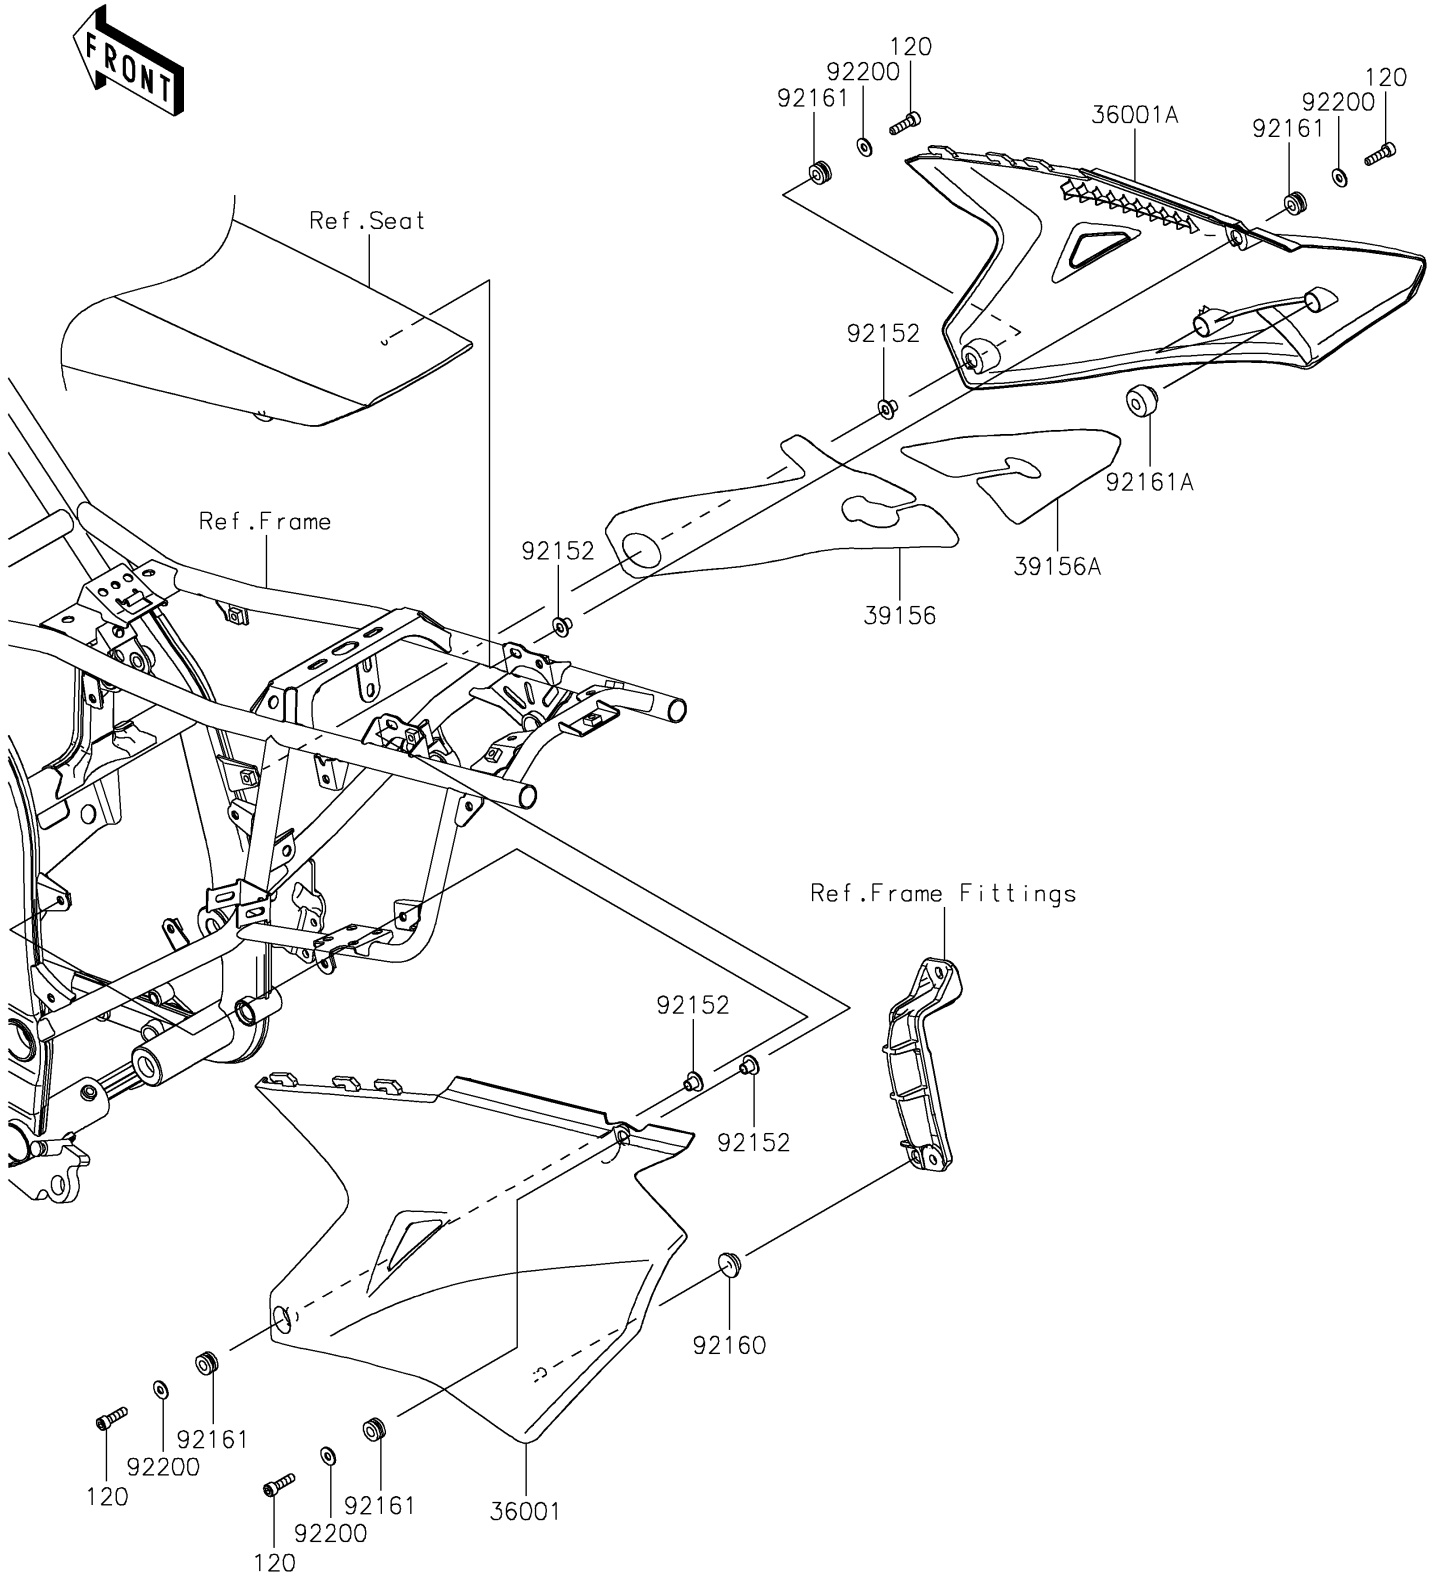

# 2021 KLX®300R PARTS DIAGRAM

## Side Covers

F2611

## 2021 KLX®300R PARTS LIST

### Side Covers

ITEM NAME	PART NUMBER	QUANTITY
COVER-SIDE,LH,B.WHITE (Ref # 36001)	36001-0682-266	1
COVER-SIDE,RH,B.WHITE (Ref # 36001A)	36001-0683-266	1
PAD,COVER-SIDE,RH,FR (Ref # 39156)	39156-2458	1
PAD,COVER-SIDE,RH,RR (Ref # 39156A)	39156-2459	1
COLLAR,6.3X8.3X9.2 (Ref # 92152)	92152-1671	4
DAMPER (Ref # 92160)	92160-1613	1
DAMPER,8X16X8.6 (Ref # 92161)	92161-0685	4
DAMPER (Ref # 92161A)	92161-1783	2
WASHER,6.2X15X1.2 (Ref # 92200)	92200-1762	4
BOLT-SOCKET,6X25 (Ref # 120)	120CC0625	4