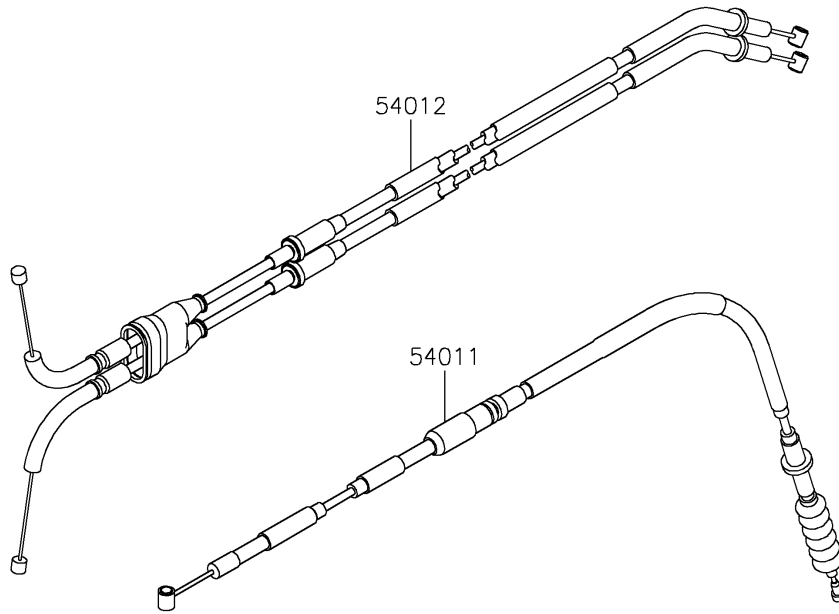

# 2021 KLX®300R PARTS DIAGRAM

Cables

F2540

## 2021 KLX®300R PARTS LIST

### Cables

ITEM NAME	PART NUMBER	QUANTITY
CABLE-CLUTCH (Ref # 54011)	54011-0651	1
CABLE-THROTTLE (Ref # 54012)	54012-0711	1
CLAMP,CLUTCH CABLE (Ref # 92173)	92173-2205	1