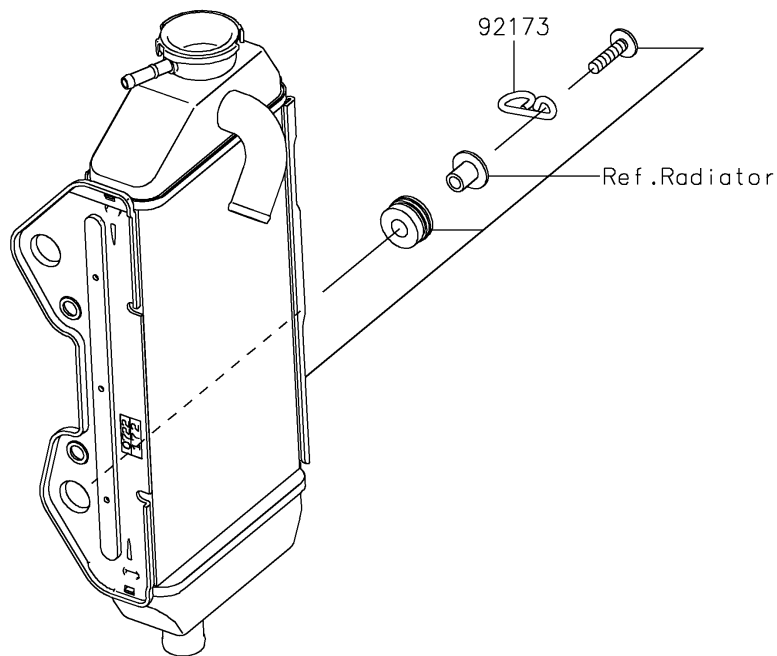

# 2021 KLX®300R PARTS DIAGRAM

Cables

F2540

## 2021 KLX®300R PARTS LIST

### Cables

ITEM NAME	PART NUMBER	QUANTITY
CABLE-CLUTCH (Ref # 54011)	54011-0651	1
CABLE-THROTTLE (Ref # 54012)	54012-0711	1
CLAMP,CLUTCH CABLE (Ref # 92173)	92173-2205	1