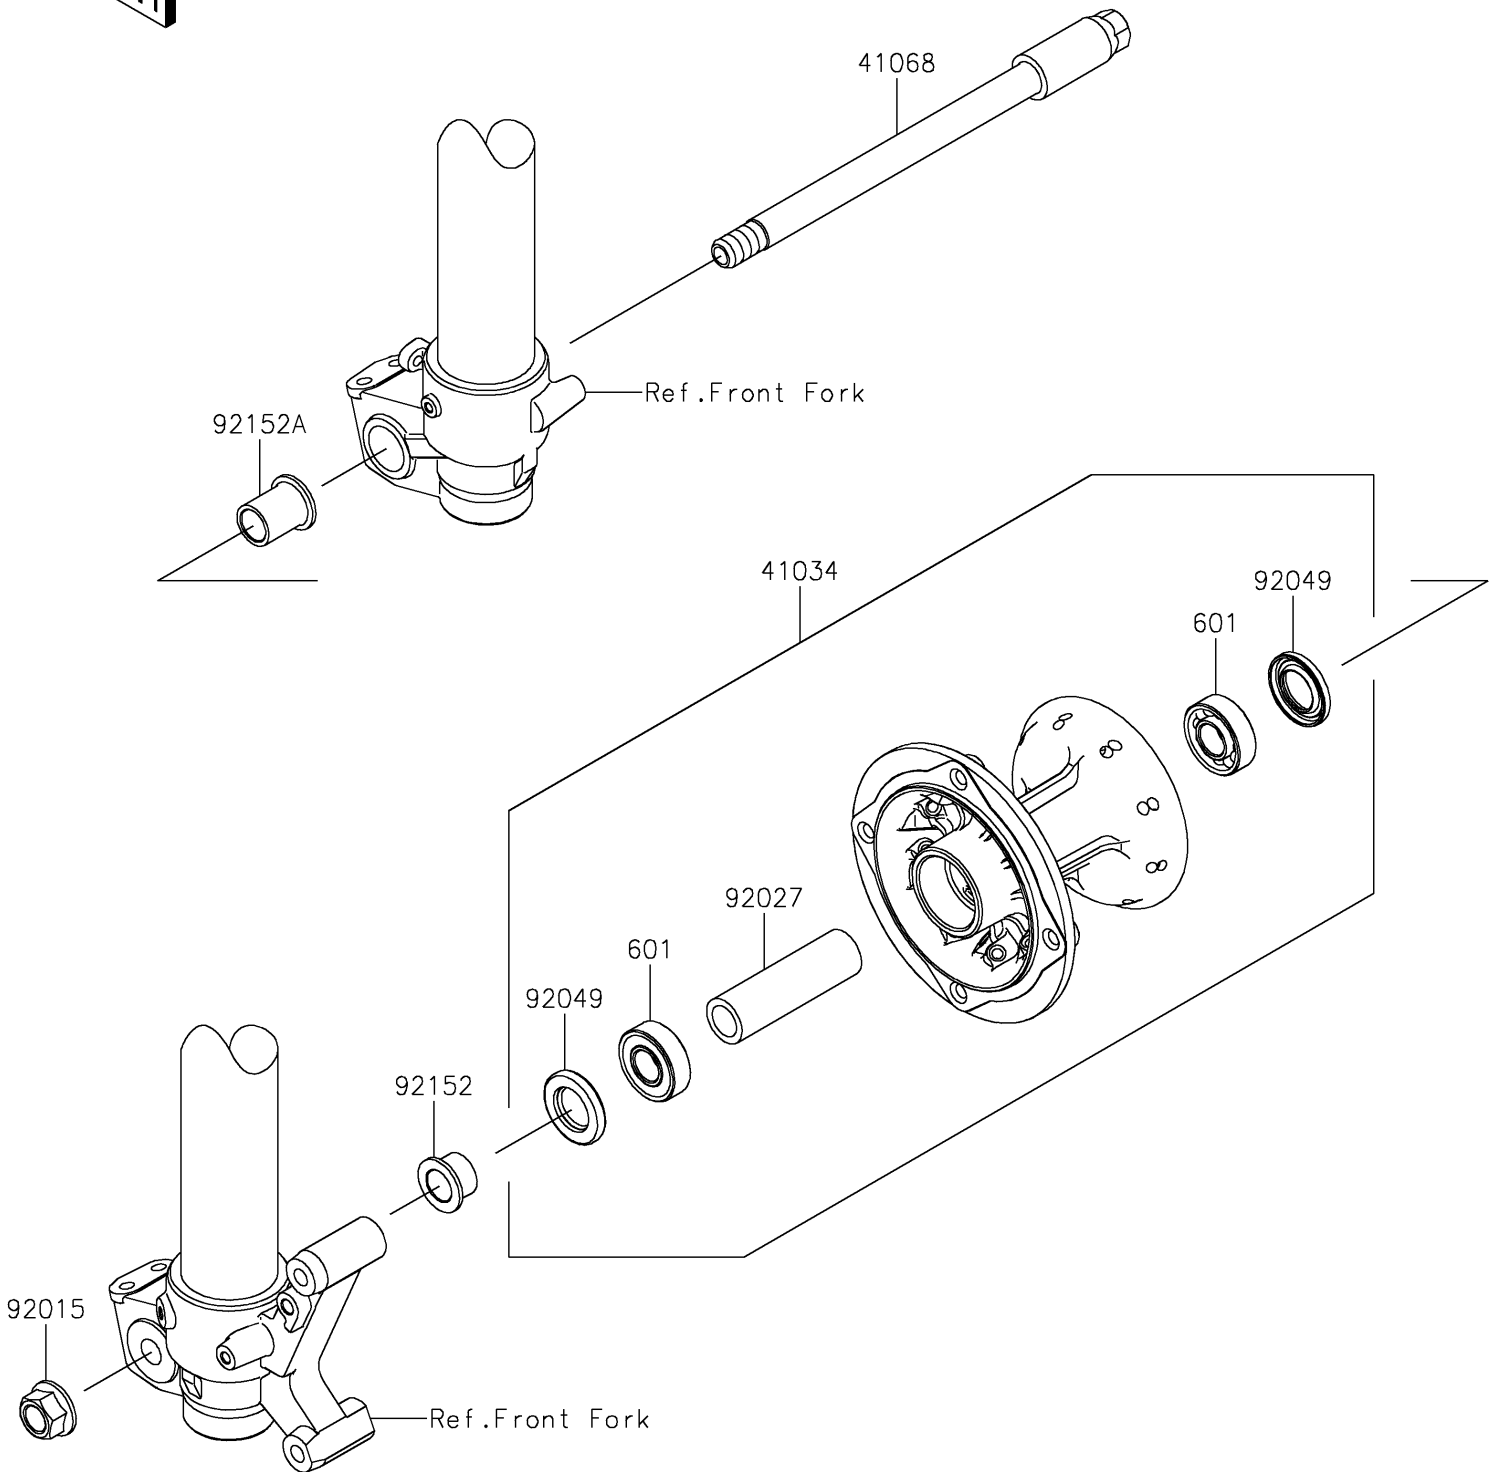

2021 KLX® 300R PARTS DIAGRAM

Front Hub

F2230

2021 KLX[®]300R PARTS LIST

Front Hub

ITEM NAME	PART NUMBER	QUANTITY
DRUM-ASSY,FR (Ref # 41034)	41034-0604	1
AXLE,FR,15X194 (Ref # 41068)	41068-0601	1
NUT,14MM (Ref # 92015)	92015-1407	1
COLLAR,15.2X22.2X75 (Ref # 92027)	92027-1958	1
SEAL-OIL (Ref # 92049)	92049-0136	2
COLLAR,FR AXLE,L=14 (Ref # 92152)	92152-0528	1
COLLAR,FR AXLE,L=26.5 (Ref # 92152A)	92152-2575	1
BEARING-BALL,#6202UG (Ref # 601)	601B6202UG	2