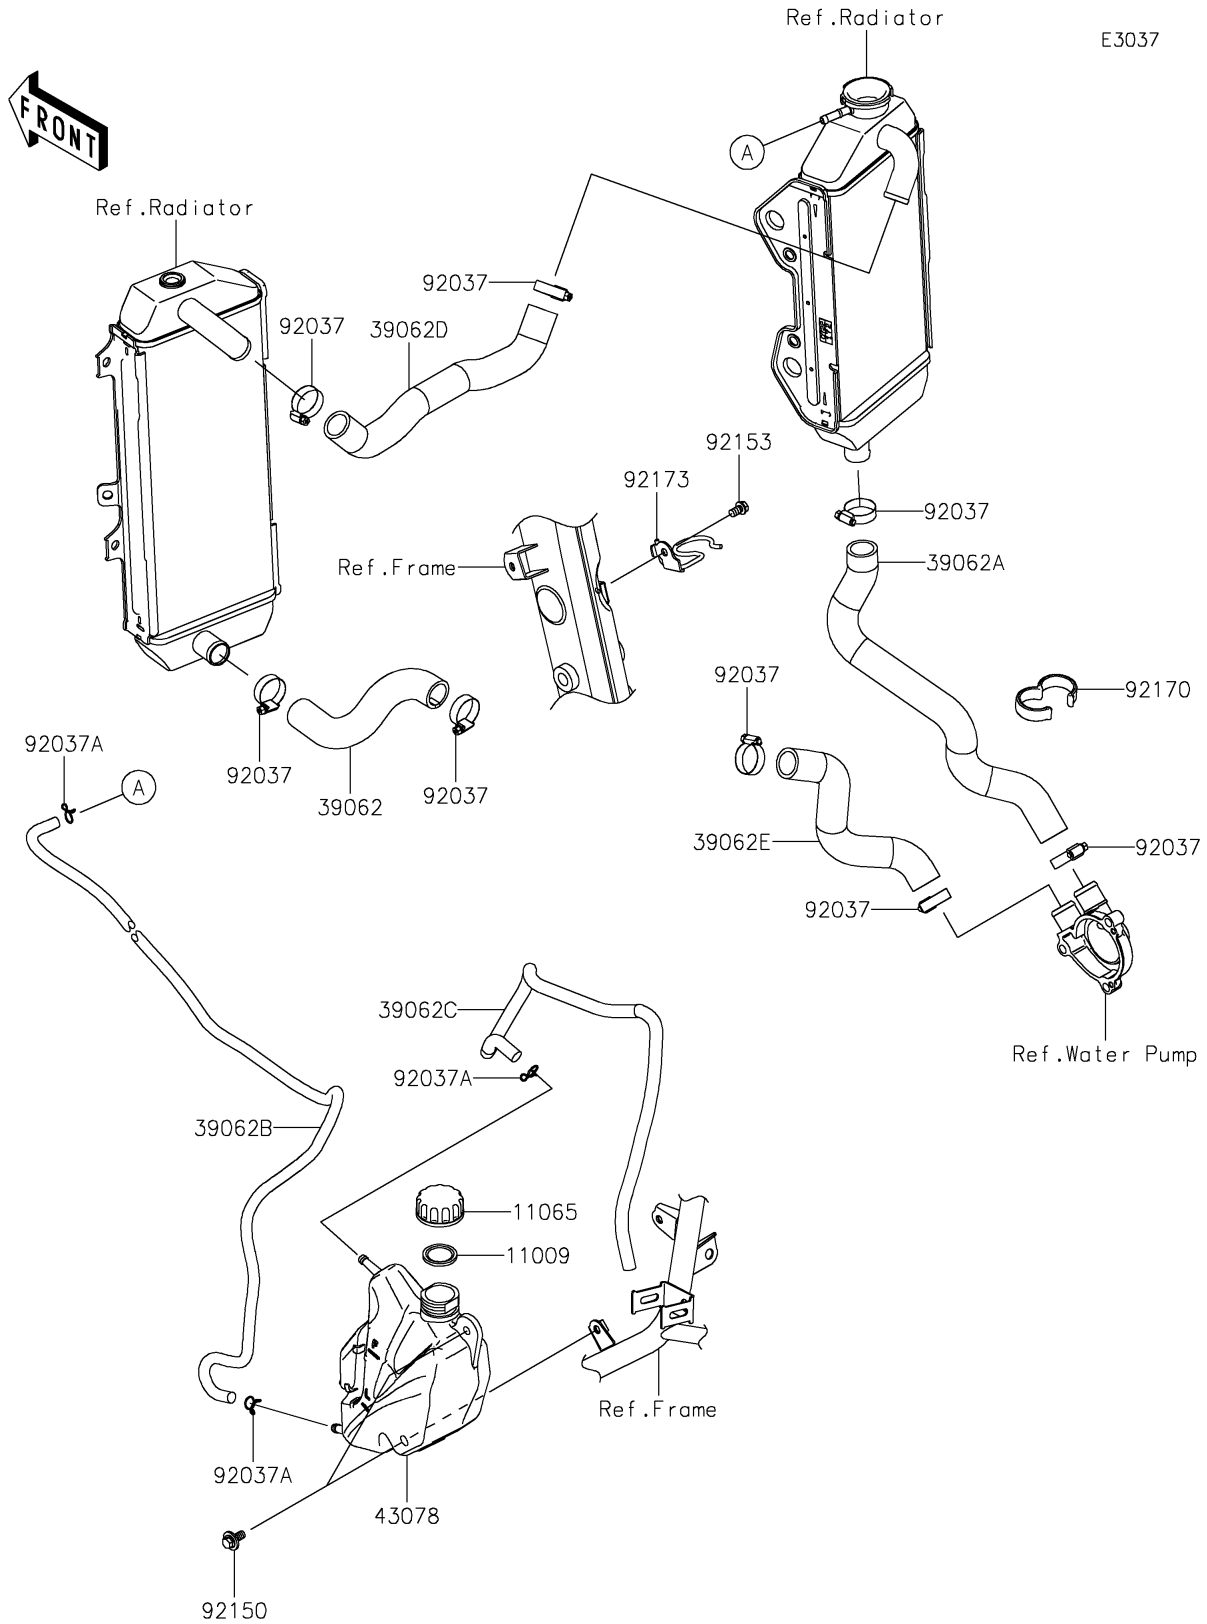

2021 KLX®300R PARTS DIAGRAM

Water Pipe

2021 KLX®300R PARTS LIST

Water Pipe

ITEM NAME	PART NUMBER	QUANTITY
GASKET,RESERVOIR TANK CAP (Ref # 11009)	11009-1145	1
CAP (Ref # 11065)	11065-0969	1
HOSE-COOLING,HEAD-RAD.LH (Ref # 39062)	39062-0843	1
HOSE-COOLING,RAD.RH-PUMP (Ref # 39062A)	39062-0845	1
HOSE-COOLING,RESERVOIR (Ref # 39062B)	39062-0846	1
HOSE-COOLING,RESERVOIR (Ref # 39062C)	39062-0858	1
HOSE-COOLING,RAD.LH-RAD.RH (Ref # 39062D)	39062-0910	1
HOSE-COOLING,PUMP-CYLINDER (Ref # 39062E)	39062-1563	1
RESERVOIR (Ref # 43078)	43078-0603	1
CLAMP,COOLING HOSE (Ref # 92037)	92037-1589	8
CLAMP (Ref # 92037A)	92037-1712	3
BOLT,6X14 (Ref # 92150)	92150-1340	2
BOLT,FLANGED,6X10 (Ref # 92153)	92153-1354	1
CLAMP (Ref # 92170)	92170-1419	1
CLAMP (Ref # 92173)	92173-2250	1