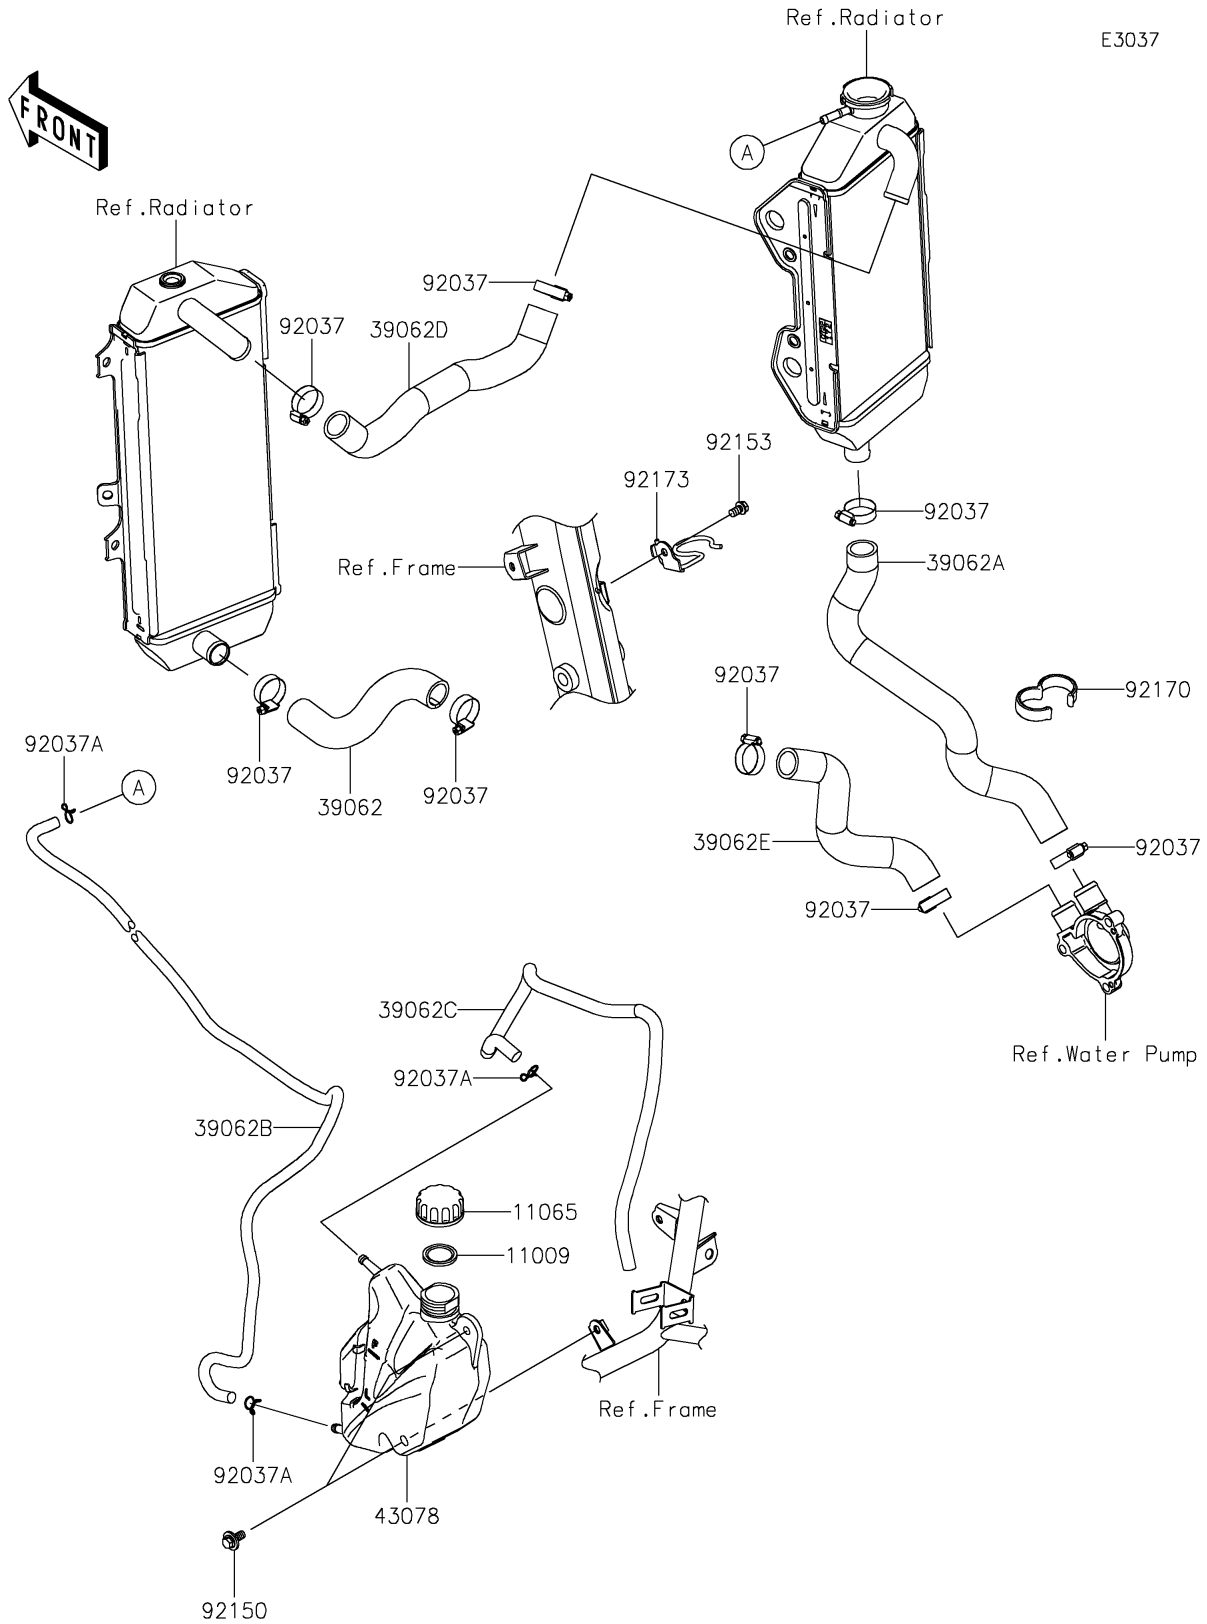

# 2021 KLX®300R PARTS DIAGRAM

## Water Pipe

## 2021 KLX®300R PARTS LIST

### Water Pipe

ITEM NAME	PART NUMBER	QUANTITY
GASKET,RESERVOIR TANK CAP (Ref # 11009)	11009-1145	1
CAP (Ref # 11065)	11065-0969	1
HOSE-COOLING,HEAD-RAD.LH (Ref # 39062)	39062-0843	1
HOSE-COOLING,RAD.RH-PUMP (Ref # 39062A)	39062-0845	1
HOSE-COOLING,RESERVOIR (Ref # 39062B)	39062-0846	1
HOSE-COOLING,RESERVOIR (Ref # 39062C)	39062-0858	1
HOSE-COOLING,RAD.LH-RAD.RH (Ref # 39062D)	39062-0910	1
HOSE-COOLING,PUMP-CYLINDER (Ref # 39062E)	39062-1563	1
RESERVOIR (Ref # 43078)	43078-0603	1
CLAMP,COOLING HOSE (Ref # 92037)	92037-1589	8
CLAMP (Ref # 92037A)	92037-1712	3
BOLT,6X14 (Ref # 92150)	92150-1340	2
BOLT,FLANGED,6X10 (Ref # 92153)	92153-1354	1
CLAMP (Ref # 92170)	92170-1419	1
CLAMP (Ref # 92173)	92173-2250	1