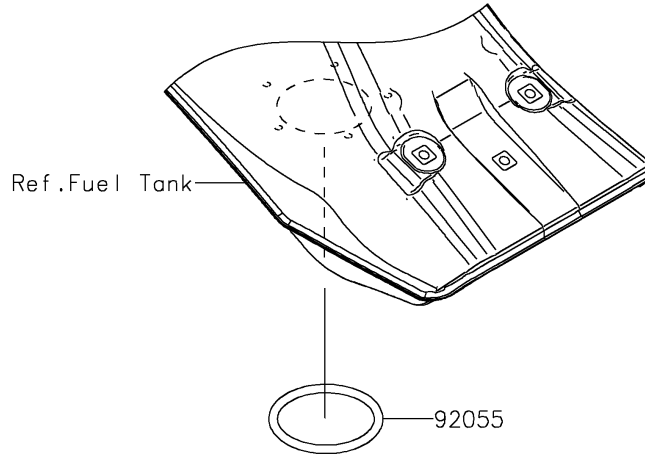

2021 KLX®300R PARTS DIAGRAM

Fuel Pump

E1520

2021 KLX®300R PARTS LIST

Fuel Pump

ITEM NAME	PART NUMBER	QUANTITY
RELAY-ASSY (Ref # 27002)	27002-1086	1
PUMP-FUEL (Ref # 49040)	49040-0767	1
TUBE-ASSY,FUEL (Ref # 51044)	51044-0912	1
RING-O,64.6X5.7 (Ref # 92055)	92055-0185	1
BOLT,FLANGED,6X16 (Ref # 92154)	92154-0899	5
KIT.,FUEL FILTER (Ref # 99999)	99999-0535	1