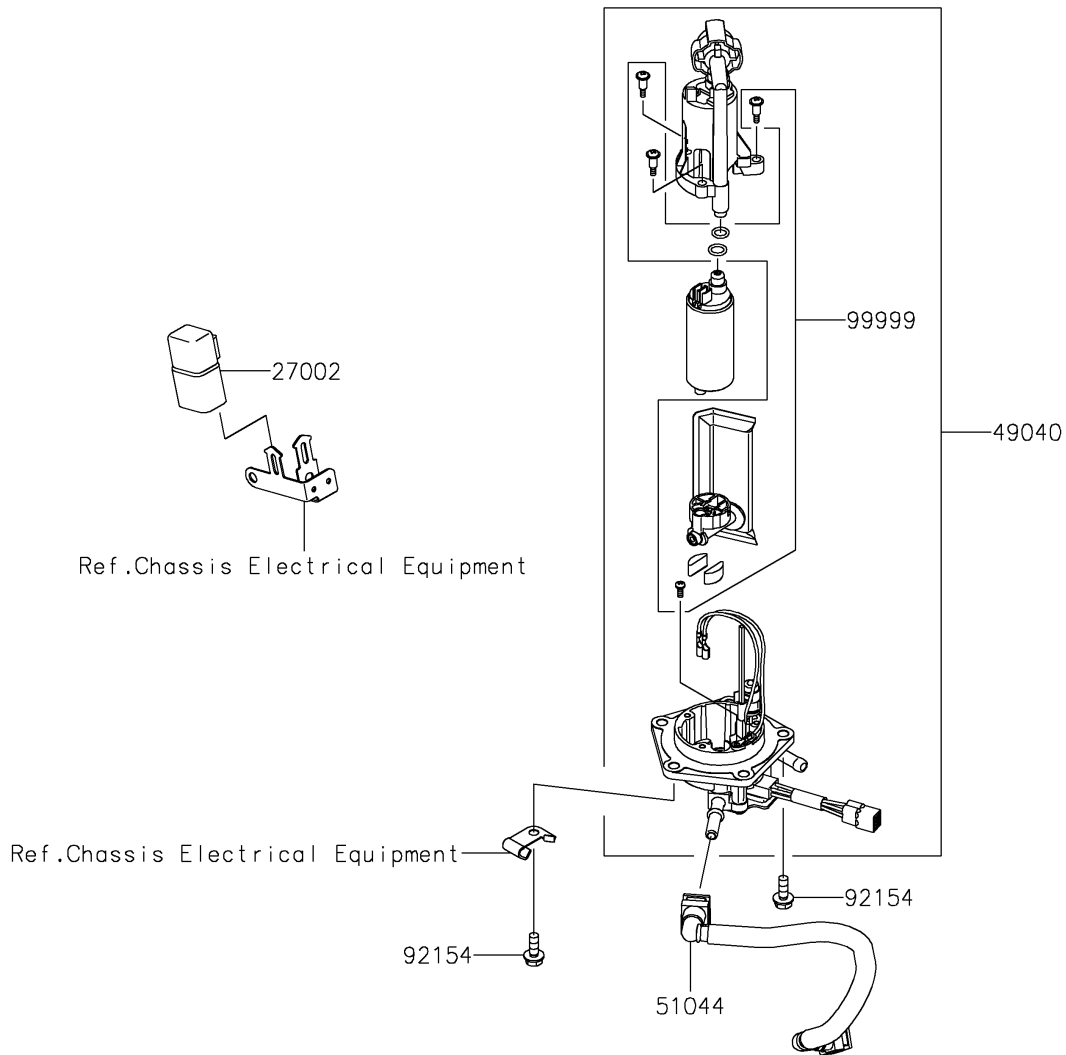

2021 KLX®300R PARTS DIAGRAM

Fuel Pump

E1520

2021 KLX®300R PARTS LIST

Fuel Pump

ITEM NAME	PART NUMBER	QUANTITY
RELAY-ASSY (Ref # 27002)	27002-1086	1
PUMP-FUEL (Ref # 49040)	49040-0767	1
TUBE-ASSY,FUEL (Ref # 51044)	51044-0912	1
RING-O,64.6X5.7 (Ref # 92055)	92055-0185	1
BOLT,FLANGED,6X16 (Ref # 92154)	92154-0899	5
KIT.,FUEL FILTER (Ref # 99999)	99999-0535	1