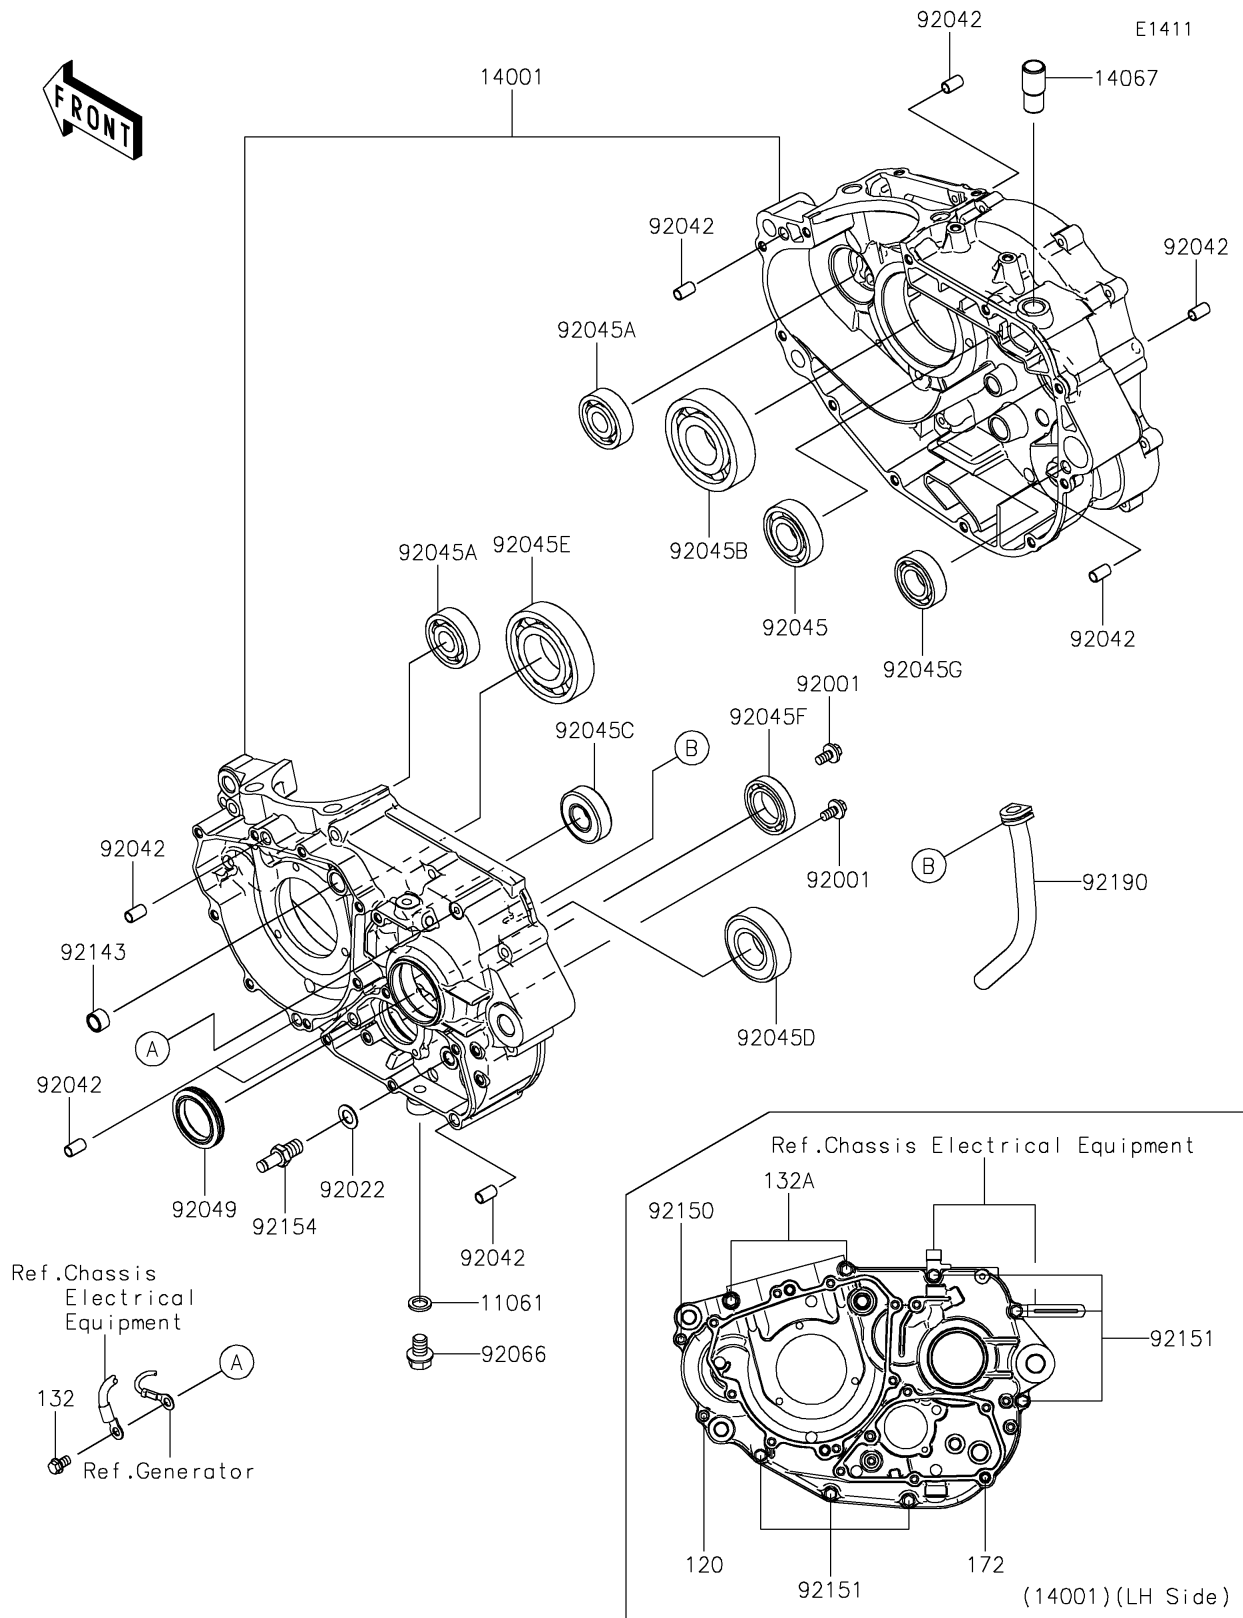

# 2021 KLX® 300R PARTS DIAGRAM

## Crankcase

## 2021 KLX®300R PARTS LIST

### Crankcase

ITEM NAME	PART NUMBER	QUANTITY
GASKET,10.5X16X2 (Ref # 11061)	11061-0222	1
SET-CRANKCASE (Ref # 14001)	14001-0713	1
FITTING,BREATHER (Ref # 14067)	14067-006	1
BOLT,W/WASHER,6X14 (Ref # 92001)	92001-1829	2
WASHER,10.2X18X1.0,SK5 (Ref # 92022)	92022-1415	1
PIN,DOWEL,6.3X8X14 (Ref # 92042)	92042-007	8
BEARING-BALL,20X47X14 (Ref # 92045)	92045-0752	1
BEARING-BALL,15X42X13 (Ref # 92045A)	92045-0753	2
BEARING-BALL,30X72X19 (Ref # 92045B)	92045-0754	1
BEARING-BALL,17X40X12 (Ref # 92045C)	92045-0755	1
BEARING-BALL,25X52X15 (Ref # 92045D)	92045-0756	1
BEARING-BALL,35X72X17 (Ref # 92045E)	92045-0757	1
BEARING-BALL,25X42X9 (Ref # 92045F)	92045-0761	1
BEARING-BALL,DG204012 (Ref # 92045G)	92045-1414	1
SEAL-OIL,32X45X7.5 (Ref # 92049)	92049-0825	1
PLUG,DRAIN (Ref # 92066)	92066-0143	1
COLLAR (Ref # 92143)	92143-1263	1
BOLT,SOCKET,6X35 (Ref # 92150)	92150-1875	1
BOLT,6X50 (Ref # 92151)	92151-1234	6
BOLT,RETURN SPRING (Ref # 92154)	92154-1306	1
TUBE (Ref # 92190)	92190-1493	1
BOLT-SOCKET,6X50 (Ref # 120)	120CC0650	1
BOLT-FLANGED-SMALL (Ref # 132)	132BC0610	1
BOLT-FLANGED-SMALL,6X70 (Ref # 132A)	132BC0670	2
BOLT-STUD,6X80 (Ref # 172)	172BA0680	1