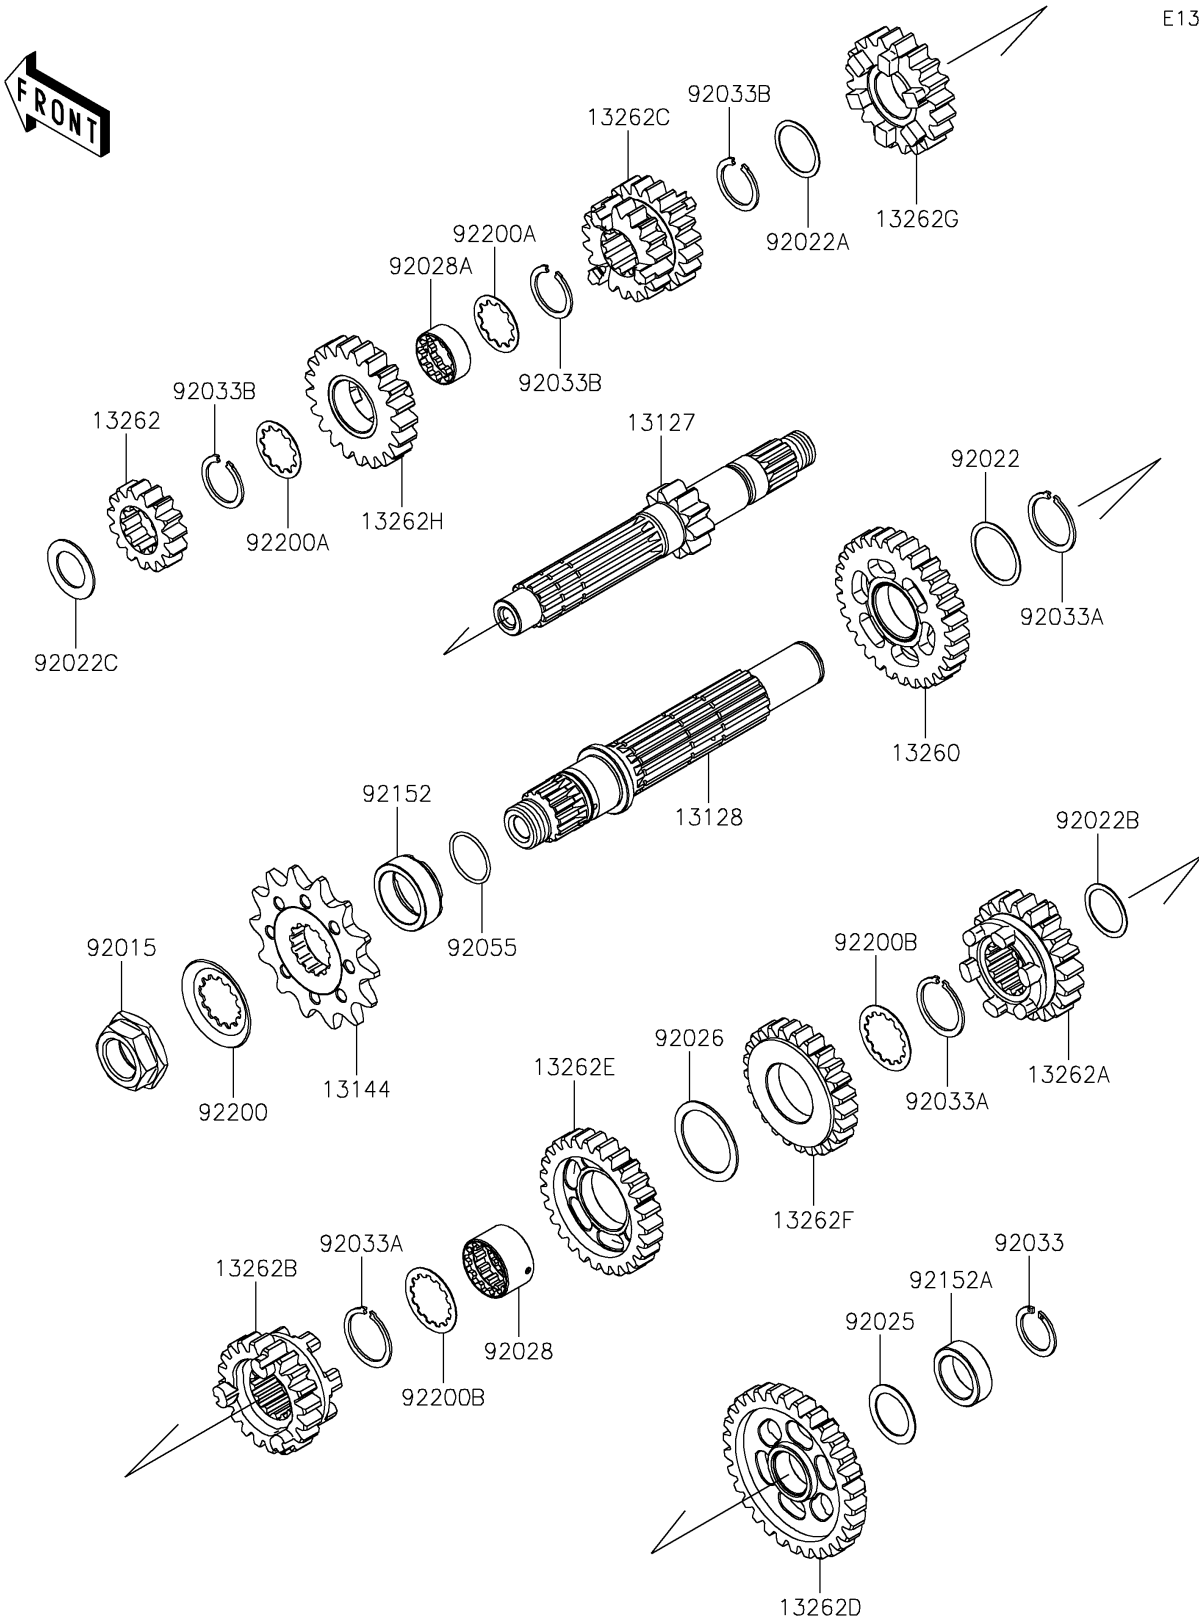

# 2021 KLX®300R PARTS DIAGRAM

Transmission

E1361

## 2021 KLX®300R PARTS LIST

### Transmission

ITEM NAME	PART NUMBER	QUANTITY
SHAFT-TRANSMISSION INPUT,10T (Ref # 13127)	13127-0670	1
SHAFT-TRANSMISSION OUTPUT (Ref # 13128)	13128-0695	1
SPROCKET-OUTPUT,14T (Ref # 13144)	13144-0055	1
GEAR,OUTPUT 2ND,30T (Ref # 13260)	13260-1386	1
GEAR,INPUT 2ND,15T (Ref # 13262)	13262-0480	1
GEAR,OUTPUT 5TH,21T (Ref # 13262A)	13262-0483	1
GEAR,OUTPUT TOP,20T (Ref # 13262B)	13262-0484	1
GEAR,INPUT 3RD&4TH,18T&20T (Ref # 13262C)	13262-0549	1
GEAR,OUTPUT LOW,30T (Ref # 13262D)	13262-0597	1
GEAR,OUTPUT 3RD,27T (Ref # 13262E)	13262-0598	1
GEAR,OUTPUT 4TH,25T (Ref # 13262F)	13262-0599	1
GEAR,INPUT 5TH,20T (Ref # 13262G)	13262-0600	1
GEAR,INPUT TOP,21T (Ref # 13262H)	13262-1380	1
NUT,20MM (Ref # 92015)	92015-1963	1
WASHER,25.3X30X0.5 (Ref # 92022)	92022-159	1
WASHER,22.3X27X0.5 (Ref # 92022A)	92022-198	1
WASHER,20.5X25.5X0.5 (Ref # 92022B)	92022-252	1
WASHER,17.3X28X1 (Ref # 92022C)	92022-255	1
SHIM,T=0.7 (Ref # 92025)	92025-1451	1
SPACER,30X38X1.0 (Ref # 92026)	92026-079	1
BUSHING,OUTPUT 3RD&4TH GEAR (Ref # 92028)	92028-1822	1
BUSHING,INPUT TOP GEAR (Ref # 92028A)	92028-1823	1
RING-SNAP,18MM (Ref # 92033)	92033-029	1
RING-SNAP,25MM (Ref # 92033A)	92033-1172	3
RING-SNAP (Ref # 92033B)	92033-1293	3
RING-O,21.5X1.5 (Ref # 92055)	92055-0196	1
COLLAR (Ref # 92152)	92152-1350	1
COLLAR,20X28X8.5 (Ref # 92152A)	92152-1357	1
WASHER (Ref # 92200)	92200-0851	1

### Transmission

ITEM NAME	PART NUMBER	QUANTITY
WASHER,INPUT (Ref # 92200A)	92200-1370	2
WASHER,OUTPUT (Ref # 92200B)	92200-1371	2