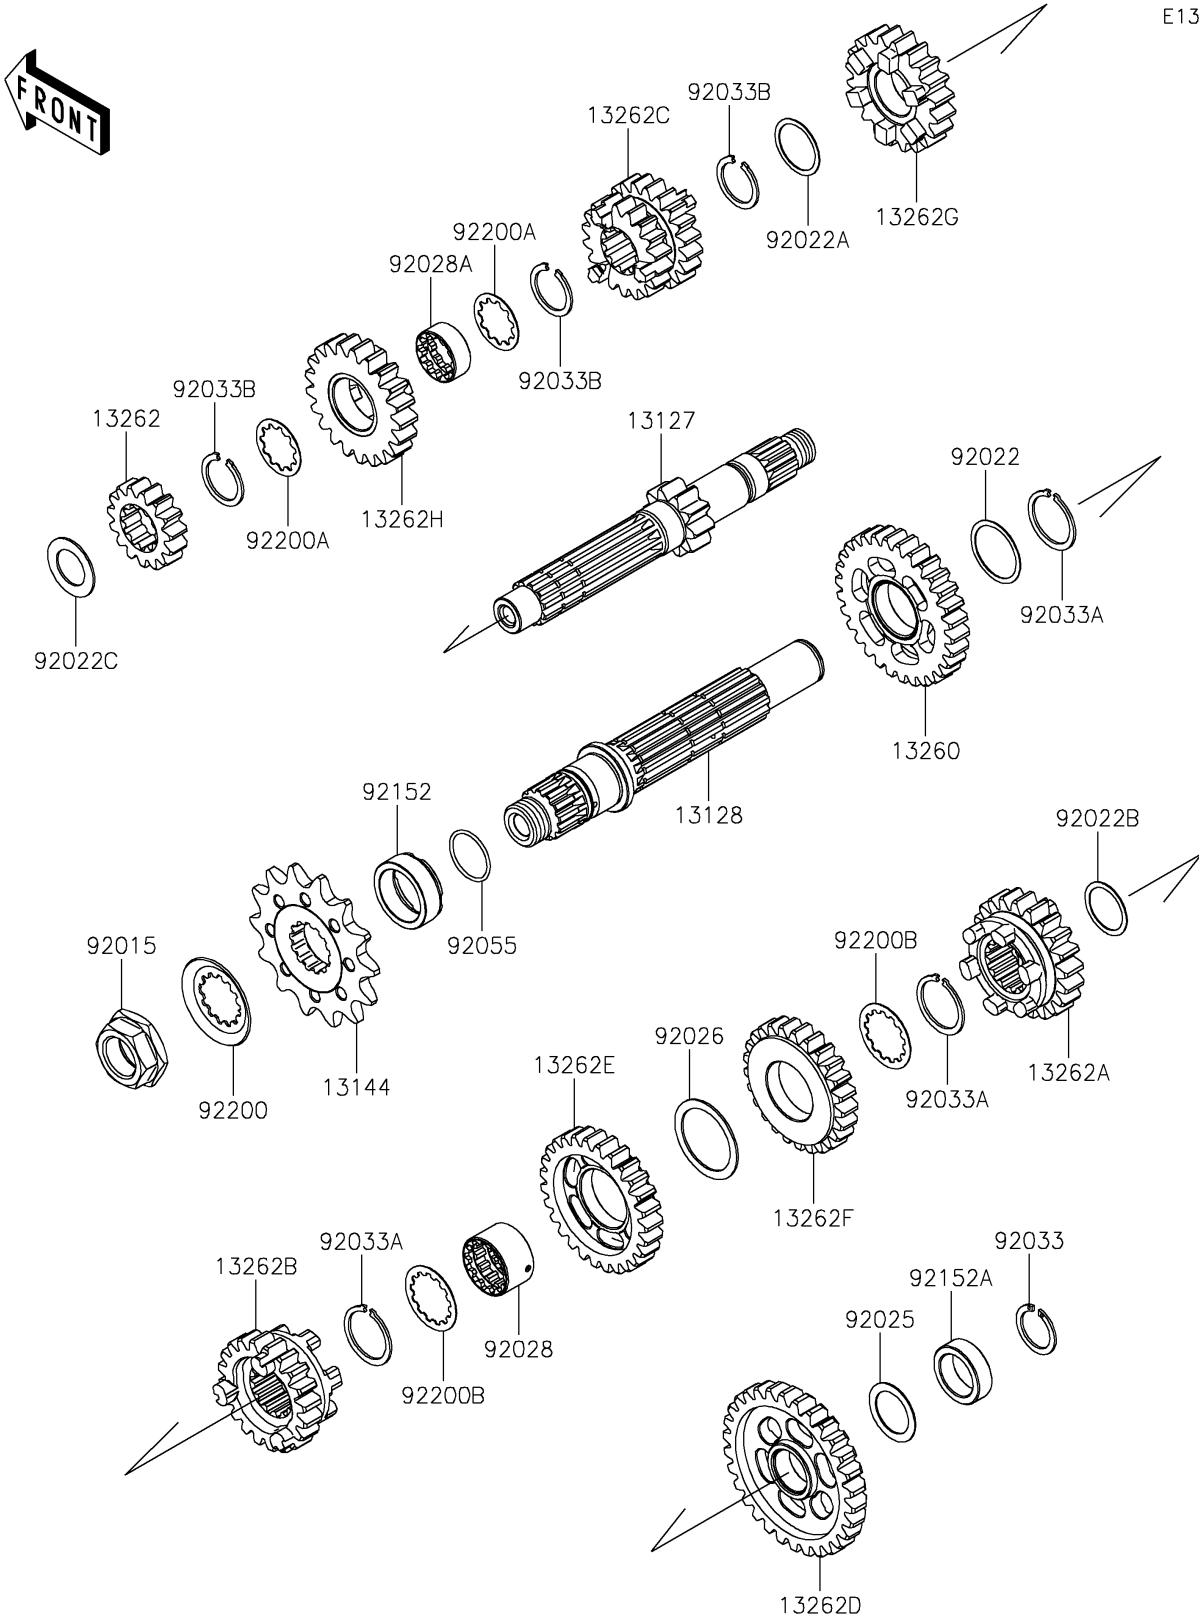

2021 KLX®300R PARTS DIAGRAM

Transmission

E1361

2021 KLX®300R PARTS LIST

Transmission

ITEM NAME	PART NUMBER	QUANTITY
SHAFT-TRANSMISSION INPUT,10T (Ref # 13127)	13127-0670	1
SHAFT-TRANSMISSION OUTPUT (Ref # 13128)	13128-0695	1
SPROCKET-OUTPUT,14T (Ref # 13144)	13144-0055	1
GEAR,OUTPUT 2ND,30T (Ref # 13260)	13260-1386	1
GEAR,INPUT 2ND,15T (Ref # 13262)	13262-0480	1
GEAR,OUTPUT 5TH,21T (Ref # 13262A)	13262-0483	1
GEAR,OUTPUT TOP,20T (Ref # 13262B)	13262-0484	1
GEAR,INPUT 3RD&4TH,18T&20T (Ref # 13262C)	13262-0549	1
GEAR,OUTPUT LOW,30T (Ref # 13262D)	13262-0597	1
GEAR,OUTPUT 3RD,27T (Ref # 13262E)	13262-0598	1
GEAR,OUTPUT 4TH,25T (Ref # 13262F)	13262-0599	1
GEAR,INPUT 5TH,20T (Ref # 13262G)	13262-0600	1
GEAR,INPUT TOP,21T (Ref # 13262H)	13262-1380	1
NUT,20MM (Ref # 92015)	92015-1963	1
WASHER,25.3X30X0.5 (Ref # 92022)	92022-159	1
WASHER,22.3X27X0.5 (Ref # 92022A)	92022-198	1
WASHER,20.5X25.5X0.5 (Ref # 92022B)	92022-252	1
WASHER,17.3X28X1 (Ref # 92022C)	92022-255	1
SHIM,T=0.7 (Ref # 92025)	92025-1451	1
SPACER,30X38X1.0 (Ref # 92026)	92026-079	1
BUSHING,OUTPUT 3RD&4TH GEAR (Ref # 92028)	92028-1822	1
BUSHING,INPUT TOP GEAR (Ref # 92028A)	92028-1823	1
RING-SNAP,18MM (Ref # 92033)	92033-029	1
RING-SNAP,25MM (Ref # 92033A)	92033-1172	3
RING-SNAP (Ref # 92033B)	92033-1293	3
RING-O,21.5X1.5 (Ref # 92055)	92055-0196	1
COLLAR (Ref # 92152)	92152-1350	1
COLLAR,20X28X8.5 (Ref # 92152A)	92152-1357	1
WASHER (Ref # 92200)	92200-0851	1

2021 KLX®300R PARTS LIST

Transmission

ITEM NAME	PART NUMBER	QUANTITY
WASHER,INPUT (Ref # 92200A)	92200-1370	2
WASHER,OUTPUT (Ref # 92200B)	92200-1371	2