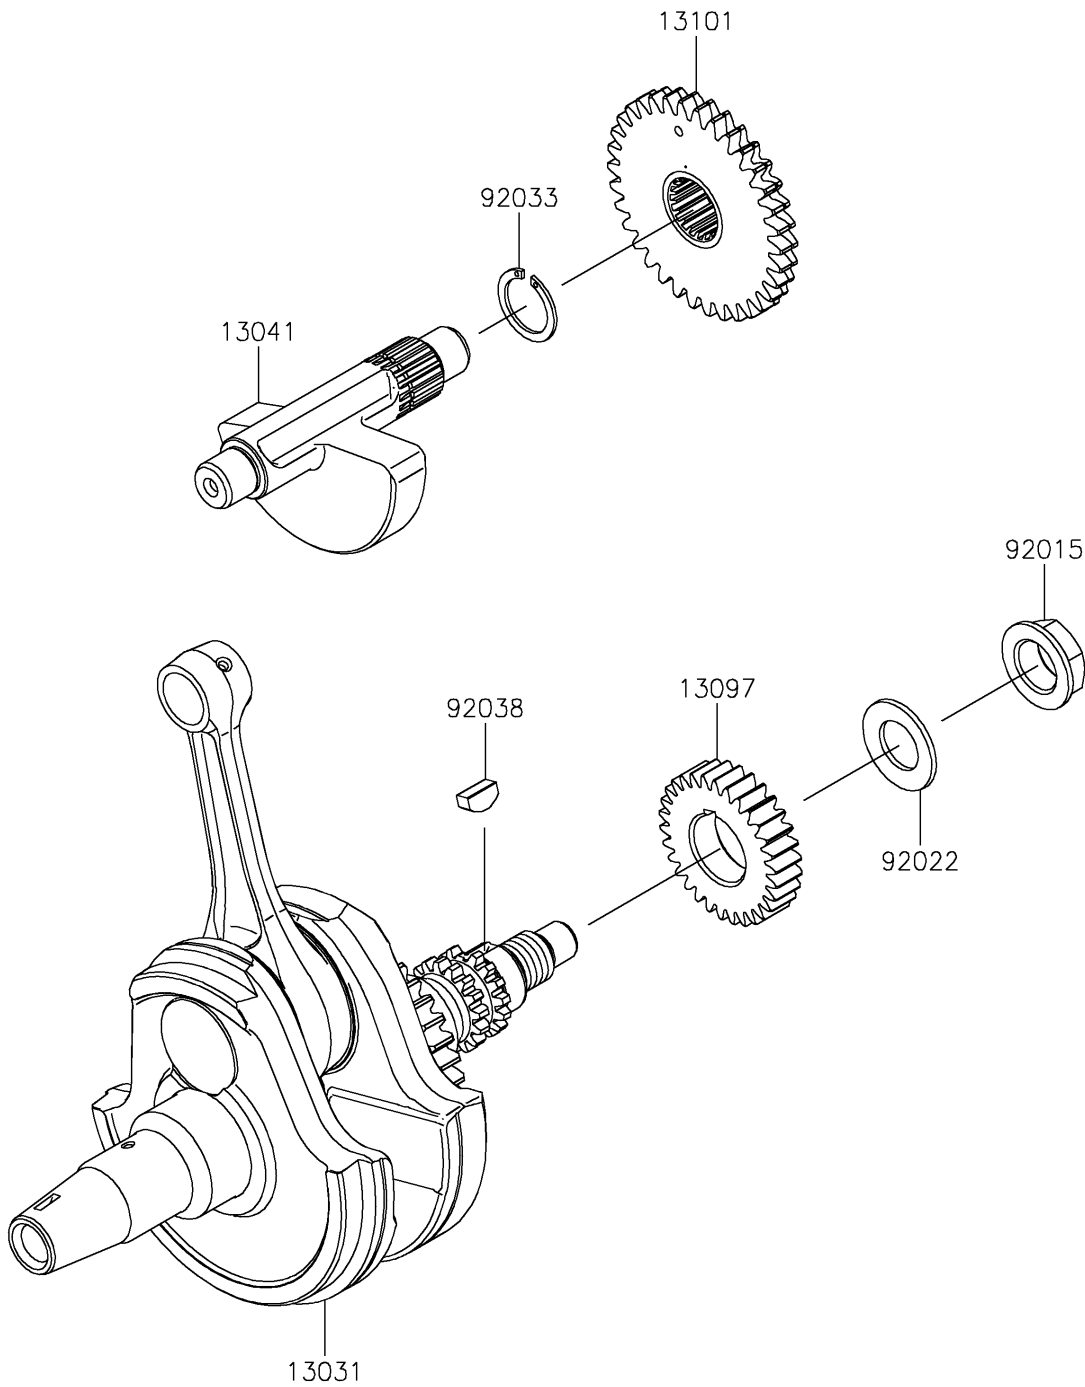

# 2021 KLX® 300R PARTS DIAGRAM

Crankshaft

E1321

## 2021 KLX<sup>®</sup>300R PARTS LIST

### Crankshaft

ITEM NAME	PART NUMBER	QUANTITY
CRANKSHAFT-COMP (Ref # 13031)	13031-0999	1
BALANCER (Ref # 13041)	13041-0001	1
GEAR-PRIMARY SPUR,30T (Ref # 13097)	13097-0087	1
GEAR-ASSY,BALANCER (Ref # 13101)	13101-0629	1
NUT,16MM (Ref # 92015)	92015-1581	1
WASHER,16.3X29X1.75 (Ref # 92022)	92022-1356	1
RING-SNAP,18MM (Ref # 92033)	92033-029	1
KEY (Ref # 92038)	92038-1057	1