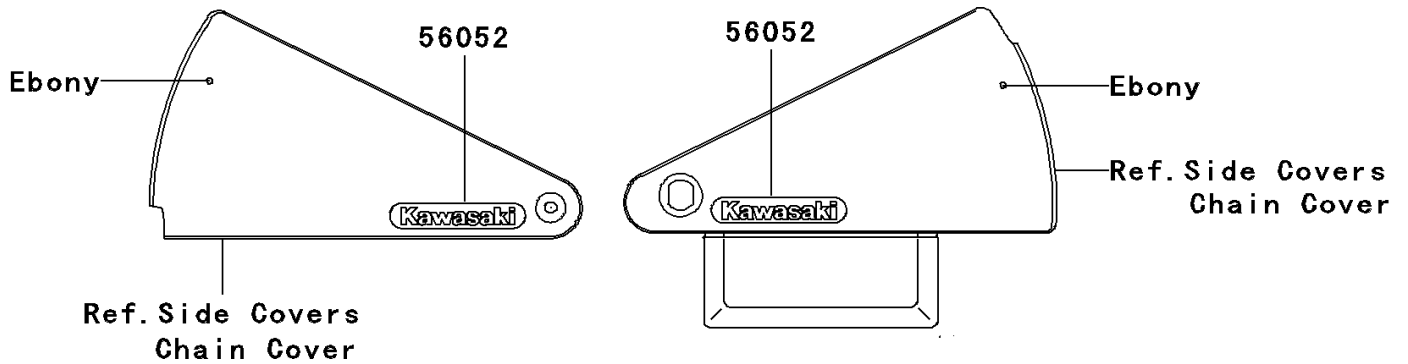

2005 Vulcan 800 Classic PARTS DIAGRAM

Decals(Black)(CN)

F2861C

2005 Vulcan 800 Classic PARTS LIST

Decals(Black)(CN)

ITEM NAME	PART NUMBER	QUANTITY
MARK,FUEL TANK,LH (Ref # 56051)	56051-1429	1
MARK,FUEL TANK,RH (Ref # 56051A)	56051-1430	1
MARK,SIDE COVER,KAWASAKI (Ref # 56052)	56052-1533	2
MARK,AIR CLEANER COVER,800 (Ref # 56052A)	56052-1544	1
PATTERN,FUEL TANK,UPP,LH (Ref # 56066)	56066-1859	1
PATTERN,FUEL TANK,UPP,RH (Ref # 56066A)	56066-1860	1
PATTERN,FUEL TANK,LWR,LH (Ref # 56066B)	56066-1861	1
PATTERN,FUEL TANK,LWR,RH (Ref # 56066C)	56066-1862	1