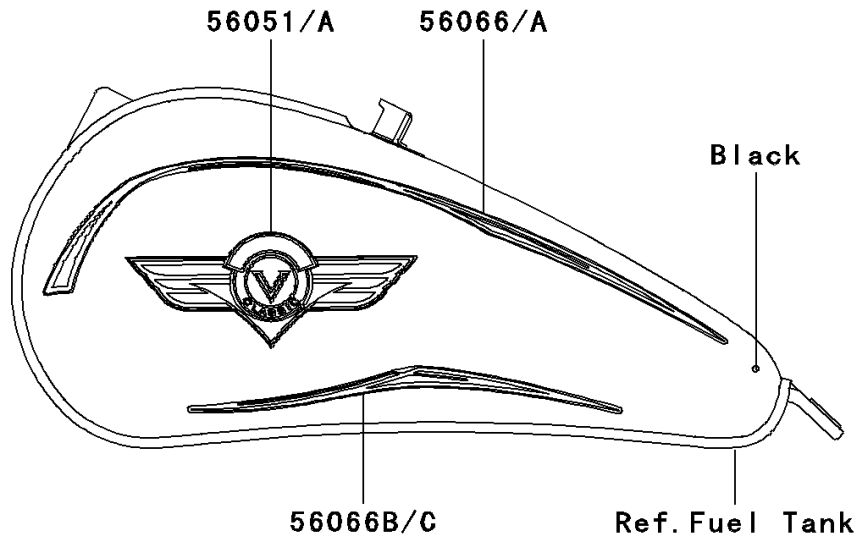

2005 Vulcan 800 Classic PARTS DIAGRAM

Decals(Black)(CN)

F2861C

2005 Vulcan 800 Classic PARTS LIST

Decals(Black)(CN)

ITEM NAME	PART NUMBER	QUANTITY
MARK,FUEL TANK,LH (Ref # 56051)	56051-1429	1
MARK,FUEL TANK,RH (Ref # 56051A)	56051-1430	1
MARK,SIDE COVER,KAWASAKI (Ref # 56052)	56052-1533	2
MARK,AIR CLEANER COVER,800 (Ref # 56052A)	56052-1544	1
PATTERN,FUEL TANK,UPP,LH (Ref # 56066)	56066-1859	1
PATTERN,FUEL TANK,UPP,RH (Ref # 56066A)	56066-1860	1
PATTERN,FUEL TANK,LWR,LH (Ref # 56066B)	56066-1861	1
PATTERN,FUEL TANK,LWR,RH (Ref # 56066C)	56066-1862	1