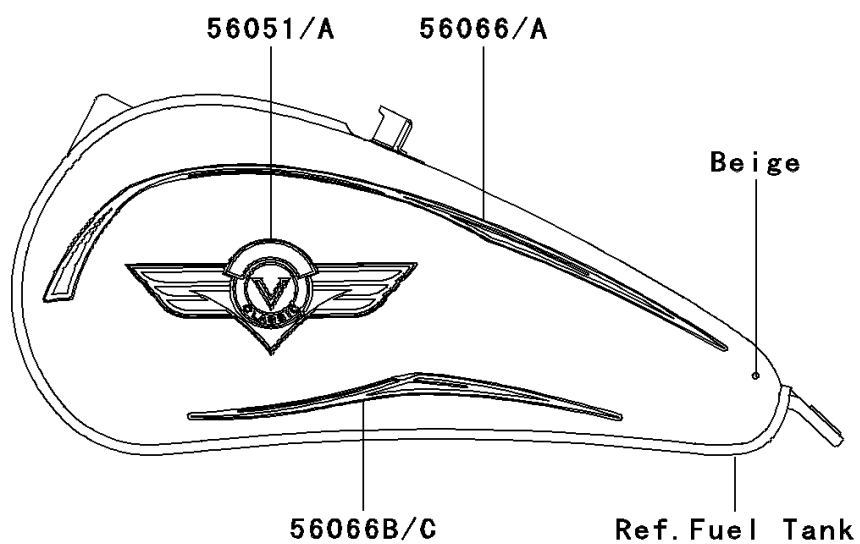

2005 Vulcan 800 Classic PARTS DIAGRAM

Decals(Beige)(CA,US)

F2861B

2005 Vulcan 800 Classic PARTS LIST

Decals(Beige)(CA,US)

ITEM NAME	PART NUMBER	QUANTITY
MARK,FUEL TANK,LH (Ref # 56051)	56051-1429	1
MARK,FUEL TANK,RH (Ref # 56051A)	56051-1430	1
MARK,SIDE COVER,KAWASAKI (Ref # 56052)	56052-1533	1
MARK,AIR CLEANER COVER,800 (Ref # 56052A)	56052-1544	1
PATTERN,FUEL TANK,UPP,LH (Ref # 56066)	56066-1851	1
PATTERN,FUEL TANK,UPP,RH (Ref # 56066A)	56066-1852	1
PATTERN,FUEL TANK,LWR,LH (Ref # 56066B)	56066-1853	1
PATTERN,FUEL TANK,LWR,RH (Ref # 56066C)	56066-1854	1