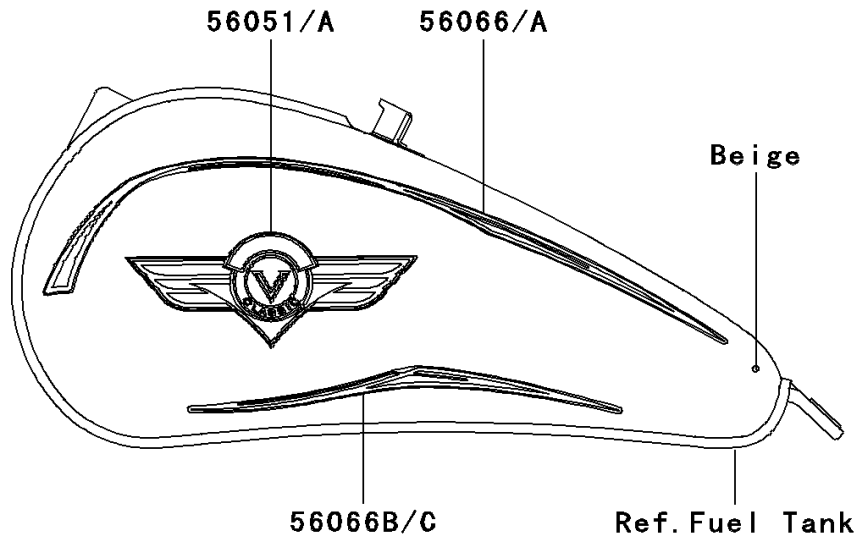

2005 Vulcan 800 Classic PARTS DIAGRAM

Decals(Beige)(CA,US)

F2861B

2005 Vulcan 800 Classic PARTS LIST

Decals(Beige)(CA,US)

ITEM NAME	PART NUMBER	QUANTITY
MARK,FUEL TANK,LH (Ref # 56051)	56051-1429	1
MARK,FUEL TANK,RH (Ref # 56051A)	56051-1430	1
MARK,SIDE COVER,KAWASAKI (Ref # 56052)	56052-1533	2
MARK,AIR CLEANER COVER,800 (Ref # 56052A)	56052-1544	1
PATTERN,FUEL TANK,UPP,LH (Ref # 56066)	56066-1851	1
PATTERN,FUEL TANK,UPP,RH (Ref # 56066A)	56066-1852	1
PATTERN,FUEL TANK,LWR,LH (Ref # 56066B)	56066-1853	1
PATTERN,FUEL TANK,LWR,RH (Ref # 56066C)	56066-1854	1