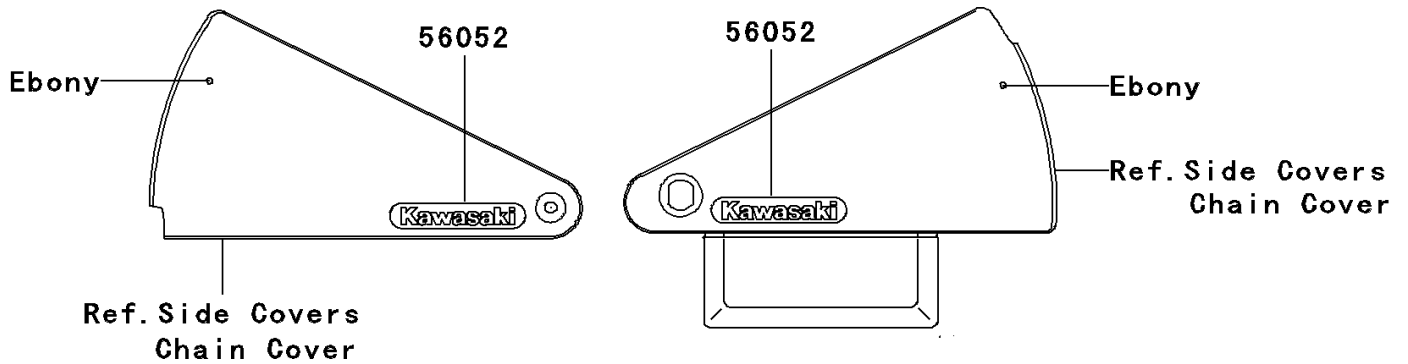

2005 Vulcan 800 Classic PARTS DIAGRAM

Decals(Beige)(CA,US)

F2861B

2005 Vulcan 800 Classic PARTS LIST

Decals(Beige)(CA,US)

ITEM NAME	PART NUMBER	QUANTITY
MARK,FUEL TANK,LH (Ref # 56051)	56051-1429	1
MARK,FUEL TANK,RH (Ref # 56051A)	56051-1430	1
MARK,SIDE COVER,KAWASAKI (Ref # 56052)	56052-1533	2
MARK,AIR CLEANER COVER,800 (Ref # 56052A)	56052-1544	1
PATTERN,FUEL TANK,UPP,LH (Ref # 56066)	56066-1851	1
PATTERN,FUEL TANK,UPP,RH (Ref # 56066A)	56066-1852	1
PATTERN,FUEL TANK,LWR,LH (Ref # 56066B)	56066-1853	1
PATTERN,FUEL TANK,LWR,RH (Ref # 56066C)	56066-1854	1