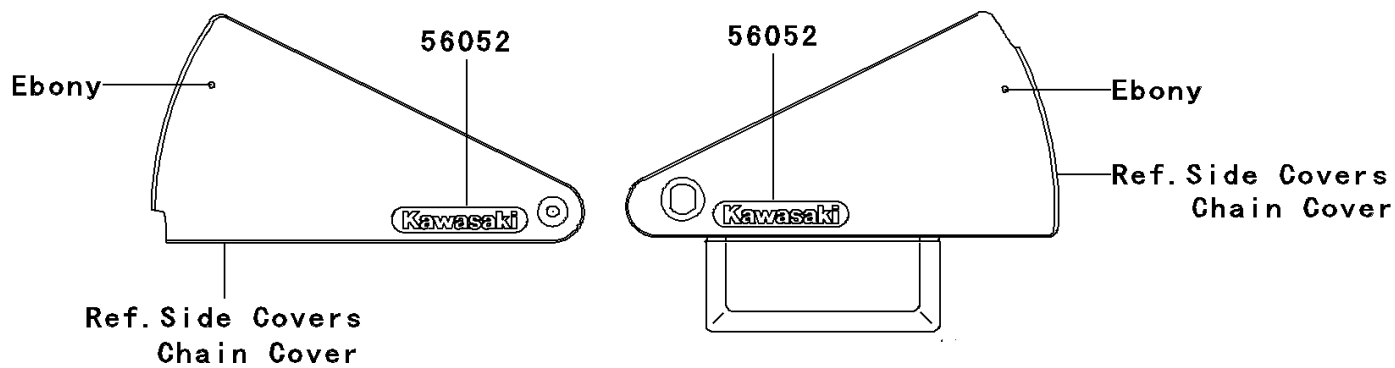

2005 Vulcan 800 Classic PARTS DIAGRAM

Decals(Beige)(CA,US)

F2861B

2005 Vulcan 800 Classic PARTS LIST

Decals(Beige)(CA,US)

ITEM NAME	PART NUMBER	QUANTITY
MARK,FUEL TANK,LH (Ref # 56051)	56051-1429	1
MARK,FUEL TANK,RH (Ref # 56051A)	56051-1430	1
MARK,SIDE COVER,KAWASAKI (Ref # 56052)	56052-1533	1
MARK,AIR CLEANER COVER,800 (Ref # 56052A)	56052-1544	1
PATTERN,FUEL TANK,UPP,LH (Ref # 56066)	56066-1851	1
PATTERN,FUEL TANK,UPP,RH (Ref # 56066A)	56066-1852	1
PATTERN,FUEL TANK,LWR,LH (Ref # 56066B)	56066-1853	1
PATTERN,FUEL TANK,LWR,RH (Ref # 56066C)	56066-1854	1