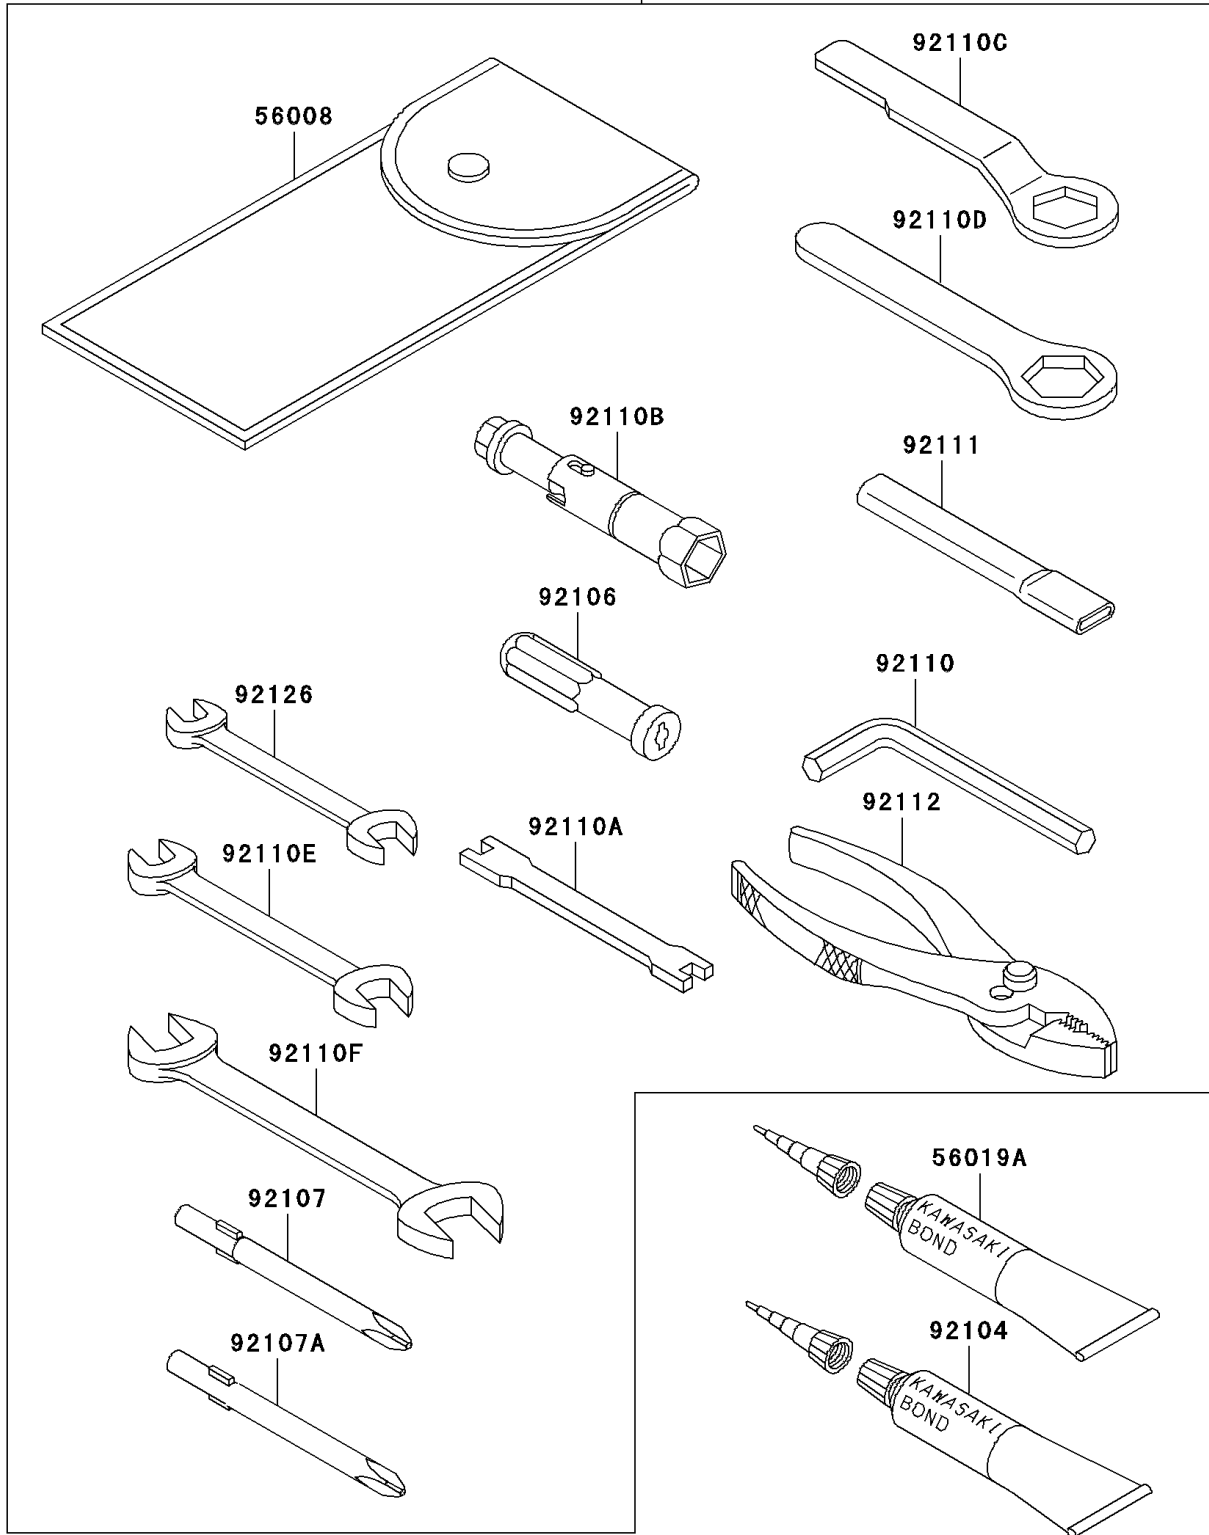

2005 Vulcan 800 Classic PARTS DIAGRAM

Owner's Tools

56007

F2810

2005 Vulcan 800 Classic PARTS LIST

Owner's Tools

ITEM NAME	PART NUMBER	QUANTITY
-----------	-------------	----------