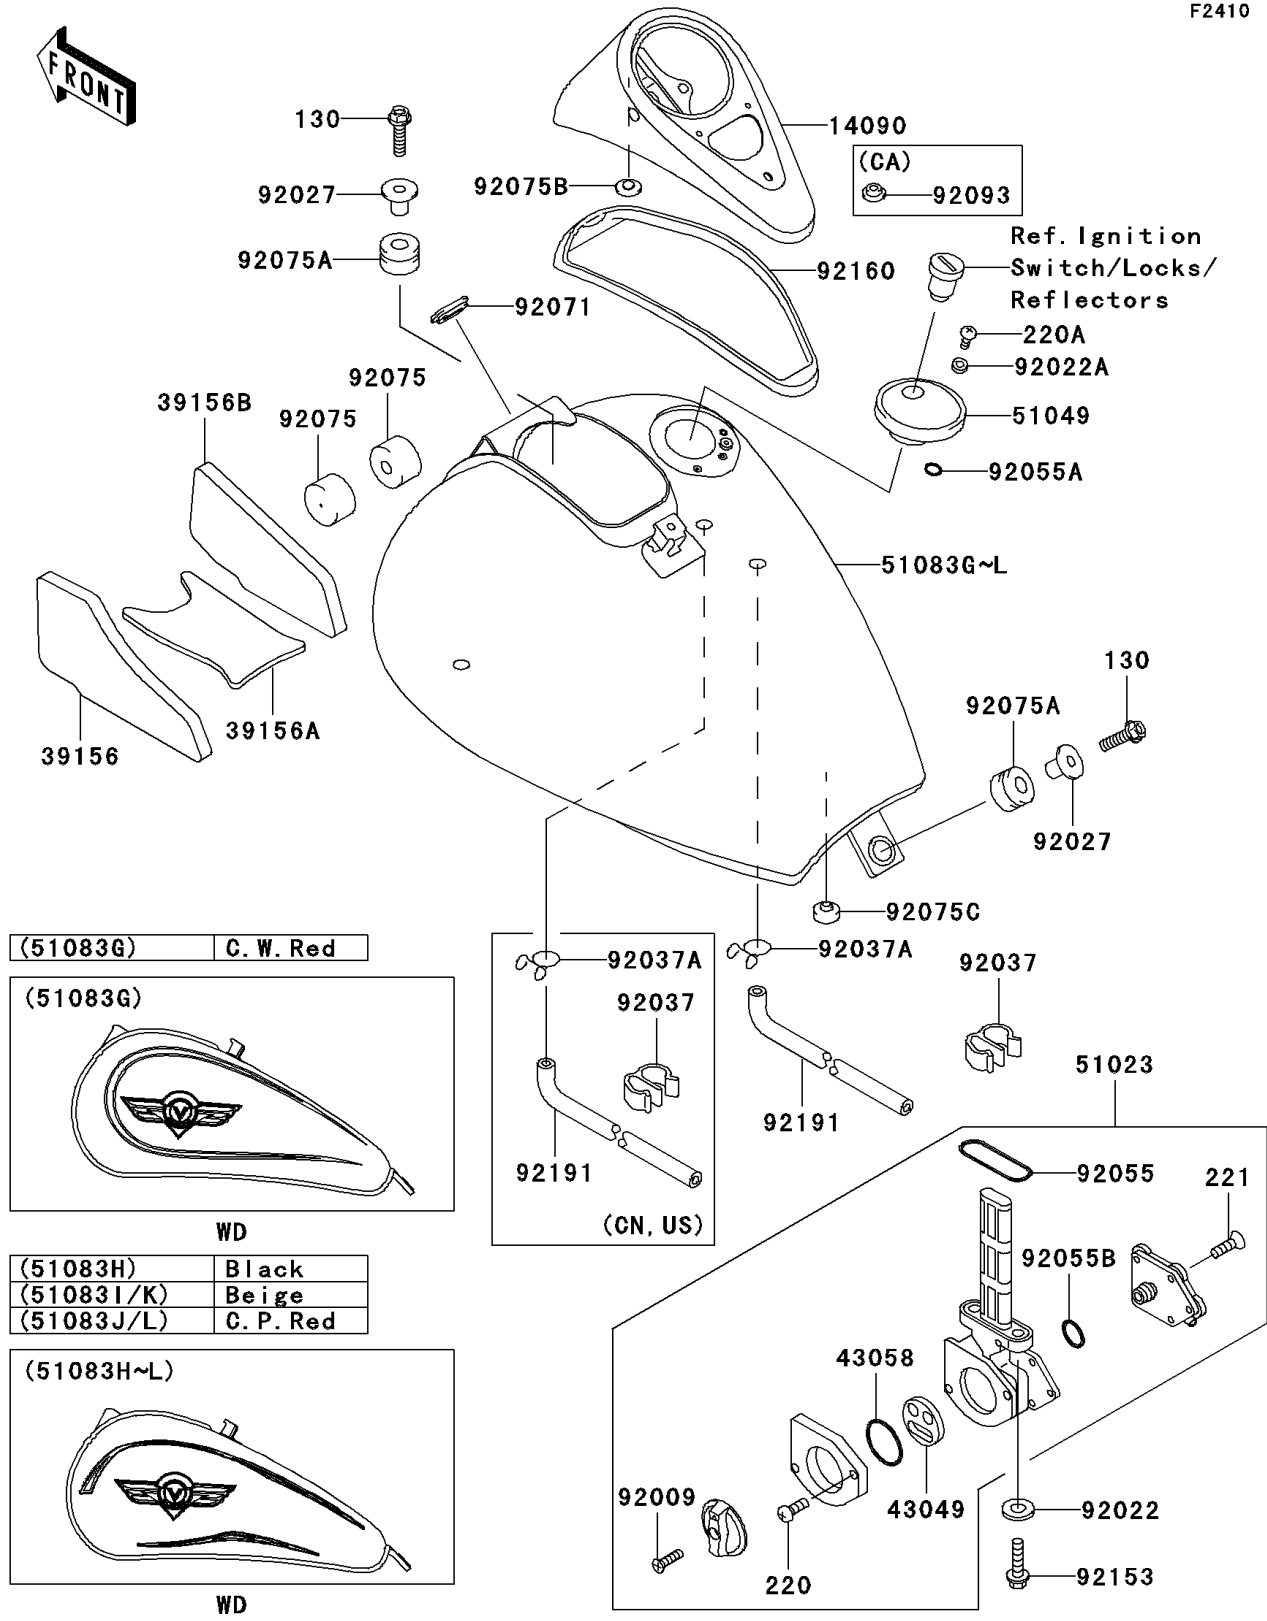

# 2005 Vulcan 800 Classic PARTS DIAGRAM

Fuel Tank

F2410

# 2005 Vulcan 800 Classic PARTS LIST

Fuel Tank

ITEM NAME	PART NUMBER	QUANTITY
-----------	-------------	----------