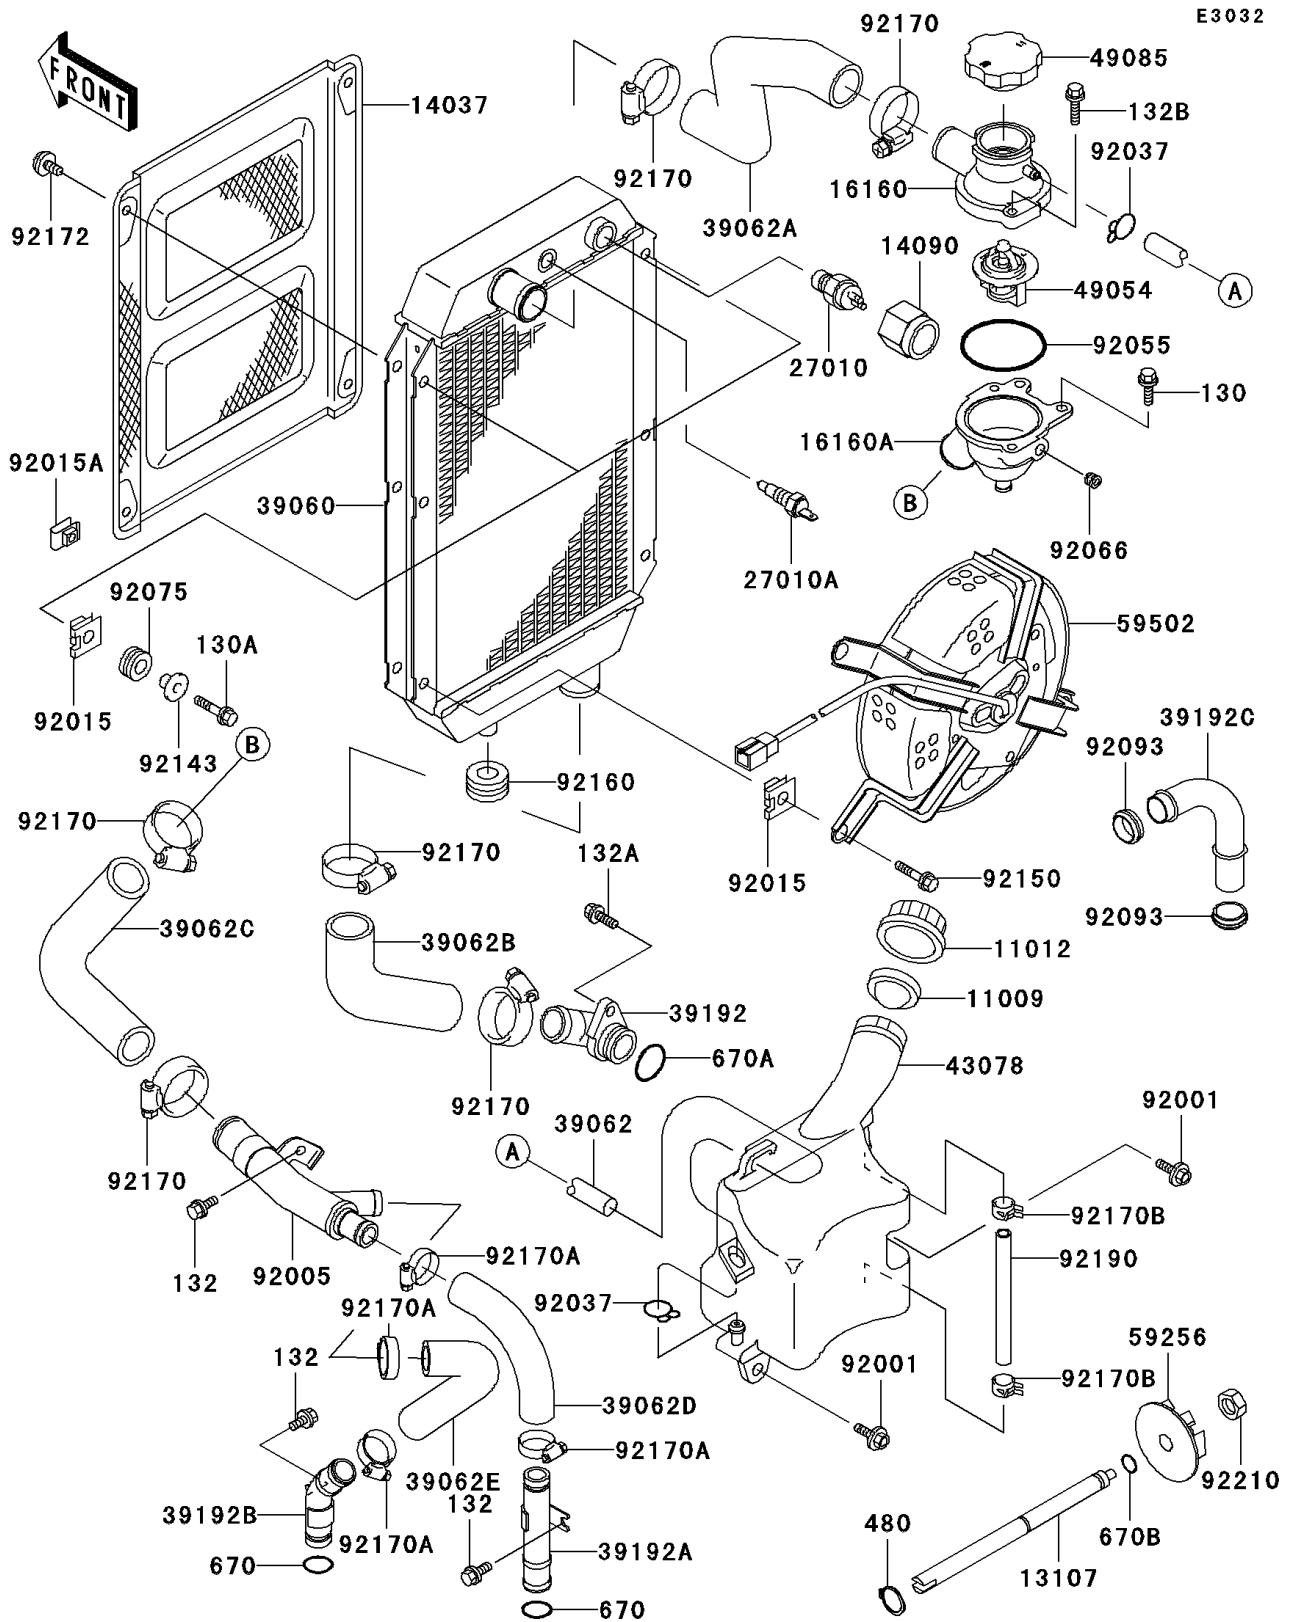

2005 Vulcan 800 Classic PARTS DIAGRAM

Radiator

2005 Vulcan 800 Classic PARTS LIST

Radiator

ITEM NAME	PART NUMBER	QUANTITY
GASKET,RESERVOIR TANK CAP (Ref # 11009)	11009-1145	1
CAP (Ref # 11012)	11012-1084	1
SHAFT,IMPELLER (Ref # 13107)	13107-1155	1
SCREEN,RADIATOR (Ref # 14037)	14037-1200	1
COVER,THERMOSTAT (Ref # 14090)	14090-1522	1
BODY,UPP (Ref # 16160)	16160-1152	1
BODY (Ref # 16160A)	16160-1242	1
SWITCH,FAN (Ref # 27010)	27010-1202	1
SWITCH,WARNING (Ref # 27010A)	27010-1305	1
RADIATOR (Ref # 39060)	39060-1164	1
HOSE-COOLING (Ref # 39062)	39062-1124	1
HOSE-COOLING,THERMO-RADIATOR (Ref # 39062A)	39062-1646	1
HOSE-COOLING,RADIATOR-COVER (Ref # 39062B)	39062-1647	1
HOSE-COOLING,THERMO-FITTING (Ref # 39062C)	39062-1648	1
HOSE-COOLING,HEAD,RR-FITTING (Ref # 39062D)	39062-1649	1
HOSE-COOLING,HEAD,FR-FITTING (Ref # 39062E)	39062-1650	1
PIPE-WATER,INLET (Ref # 39192)	39192-1078	1
PIPE-WATER,HEAD,RR (Ref # 39192A)	39192-1079	1
PIPE-WATER,HEAD,FR (Ref # 39192B)	39192-1080	1
PIPE-WATER,OUTLET (Ref # 39192C)	39192-1106	1
RESERVOIR (Ref # 43078)	43078-1149	1
THERMOSTAT (Ref # 49054)	49054-1067	1
CAP-ASSY-PRESSURE (Ref # 49085)	49085-1067	1
IMPELLER (Ref # 59256)	59256-1058	1
FAN-ASSY (Ref # 59502)	59502-1132	1
BOLT,6X16 (Ref # 92001)	92001-1950	1
FITTING (Ref # 92005)	92005-1281	1
NUT (Ref # 92015)	92015-1487	1
NUT,6MM (Ref # 92015A)	92015-1758	1