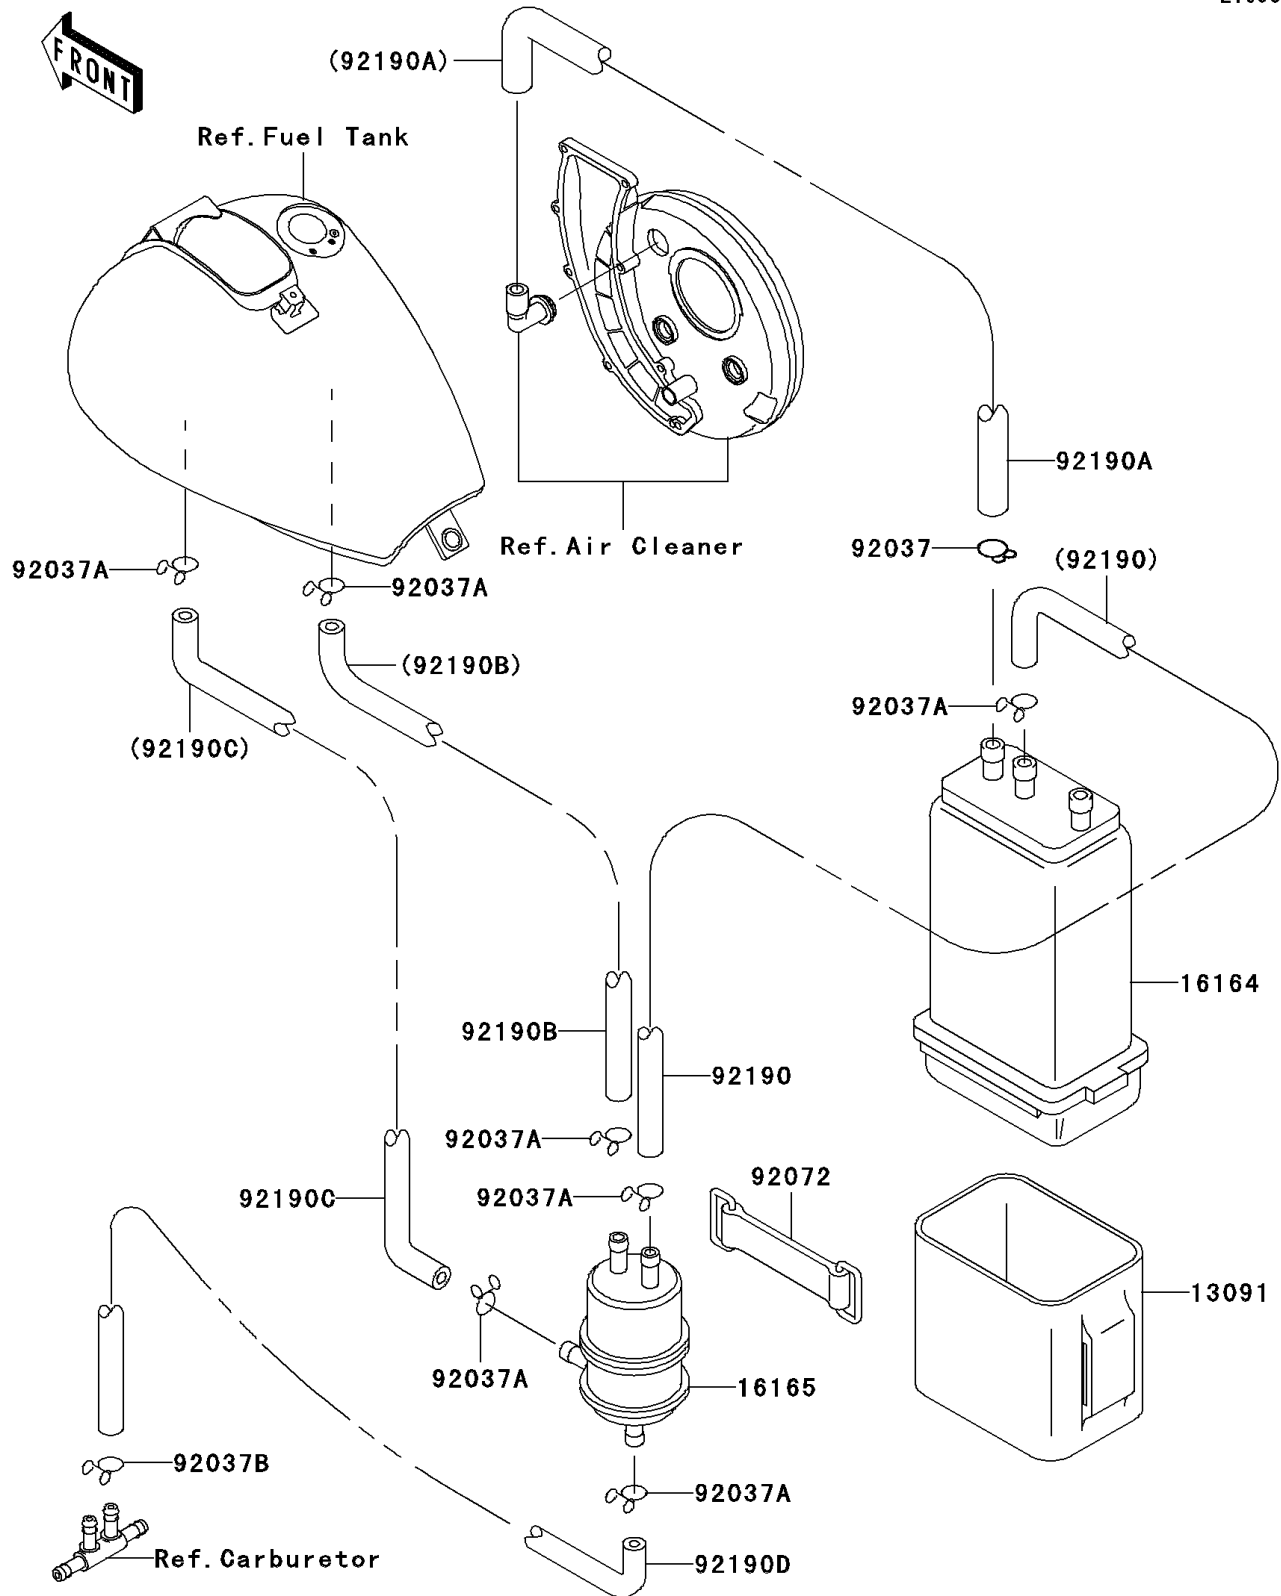

2005 Vulcan 800 Classic PARTS DIAGRAM

Fuel Evaporative System(CA)

E1650

2005 Vulcan 800 Classic PARTS LIST

Fuel Evaporative System(CA)

ITEM NAME	PART NUMBER	QUANTITY
HOLDER,CANISTER (Ref # 13091)	13091-1308	1
CANISTER (Ref # 16164)	16164-1052	1
SEPARATOR (Ref # 16165)	16165-1001	1
CLAMP,HOSE (Ref # 92037)	92037-1104	1
CLAMP,TUBE (Ref # 92037A)	92037-147	1
CLAMP (Ref # 92037B)	92037-1610	1
BAND,L=50 (Ref # 92072)	92072-1419	1
TUBE,CANISTER-SEPA (Ref # 92190)	92190-1618	1
TUBE,7X12X540,GREEN (Ref # 92190A)	92190-1619	1
TUBE,SEPA-TANK (Ref # 92190B)	92190-1620	1
TUBE,SEPA-TANK (Ref # 92190C)	92190-1621	1
TUBE,SEPA-FITTING (Ref # 92190D)	92190-1622	1