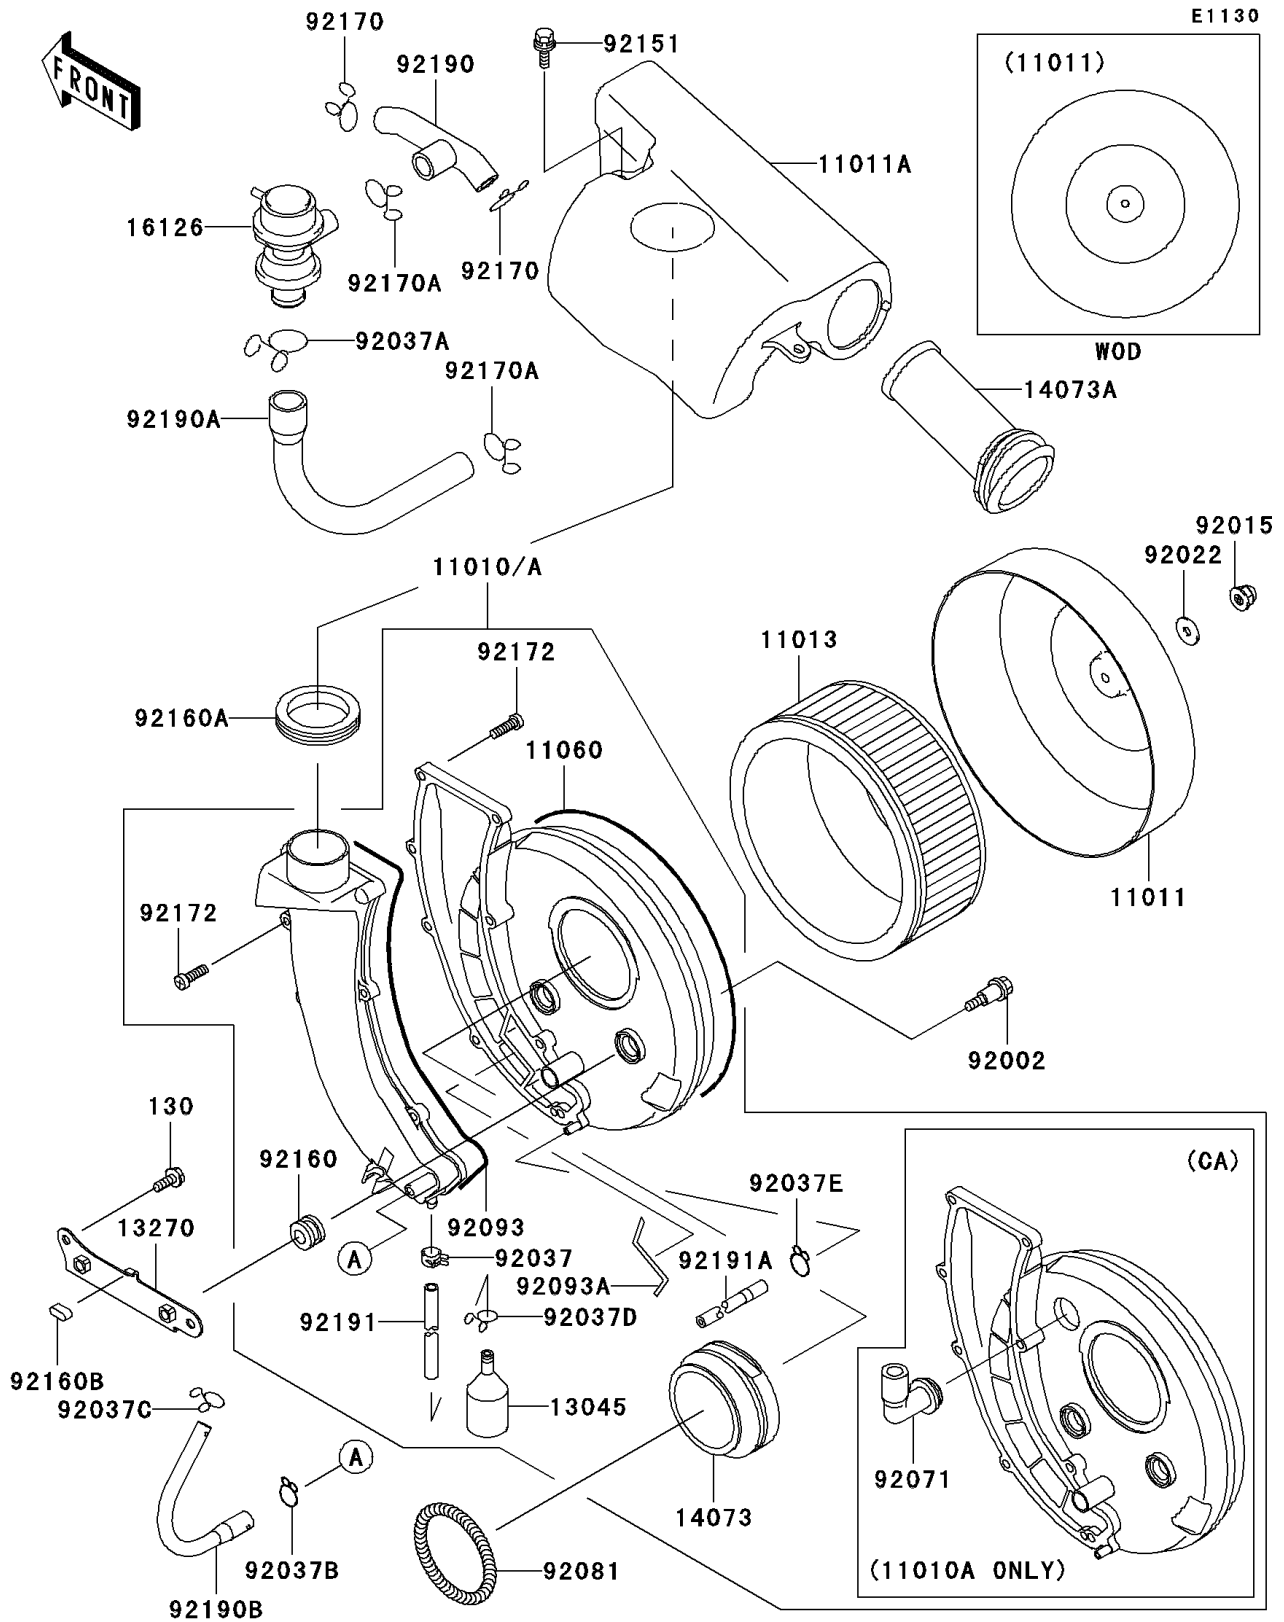

2005 Vulcan 800 Classic PARTS DIAGRAM

Air Cleaner

2005 Vulcan 800 Classic PARTS LIST

Air Cleaner

ITEM NAME	PART NUMBER	QUANTITY
BOLT-FLANGED,6X16,BLACK (Ref # 130)	130J0616	2
CASE-AIR FILTER,COVER (Ref # 11011)	11011-1453	1
CASE-AIR FILTER,CHAMBER (Ref # 11011A)	11011-1454	1
ELEMENT-AIR FILTER (Ref # 11013)	11013-1243	1
GASKET,AIR FILTER (Ref # 11060)	11060-1721	1
RECEIVER-OIL (Ref # 13045)	13045-1057	1
PLATE,AIR FILTER CASE (Ref # 13270)	13270-1388	1
DUCT,AIR FILTER (Ref # 14073)	14073-1622	1
DUCT,AIR FILTER CHAMBER (Ref # 14073A)	14073-1623	1
VALVE,AIR SWITCH (Ref # 16126)	16126-1289	1
BOLT (Ref # 92002)	92002-1595	2
NUT,CAP,6MM (Ref # 92015)	92015-1385	1
WASHER,6.5X20X1.6,WHITE (Ref # 92022)	92022-193	1
CLAMP,TUBE (Ref # 92037)	92037-010	1
CLAMP,TUBE (Ref # 92037A)	92037-1076	1
CLAMP,FUEL TUBE (Ref # 92037B)	92037-1271	1
CLAMP,TUBE (Ref # 92037C)	92037-147	1
CLAMP (Ref # 92037D)	92037-1712	1
CLAMP,TUBE (Ref # 92037E)	92037-3025	1
SPRING,DUCT (Ref # 92081)	92081-1638	1
SEAL,AIR FILTER (Ref # 92093)	92093-1501	1
SEAL,AIR FILTER (Ref # 92093A)	92093-1502	1
BOLT (Ref # 92151)	92151-1579	2
DAMPER (Ref # 92160)	92160-1594	2
DAMPER (Ref # 92160A)	92160-1600	1
DAMPER,PLATE (Ref # 92160B)	92160-1605	1
CLAMP (Ref # 92170)	92170-1017	2
CLAMP,TUBE (Ref # 92170A)	92170-1445	2
SCREW,TAPPING,5X20 (Ref # 92172)	92172-0009	8

2005 Vulcan 800 Classic PARTS LIST

Air Cleaner

ITEM NAME	PART NUMBER	QUANTITY
TUBE,AIR SWITCH-HEAD (Ref # 92190)	92190-1600	1
TUBE,AIR SWITCH-FILTER CASE (Ref # 92190A)	92190-1601	1
TUBE,BREATHER (Ref # 92190B)	92190-1602	1
TUBE,6X9X345 (Ref # 92191)	92191-1111	1
TUBE (Ref # 92191A)	92191-1112	1
FILTER-ASSY-AIR (Ref # 11010)	11010-0031	1
FILTER-ASSY-AIR (Ref # 11010A)	11010-1671	1
GROMMET,AIR FILTER (Ref # 92071)	92071-1114	1