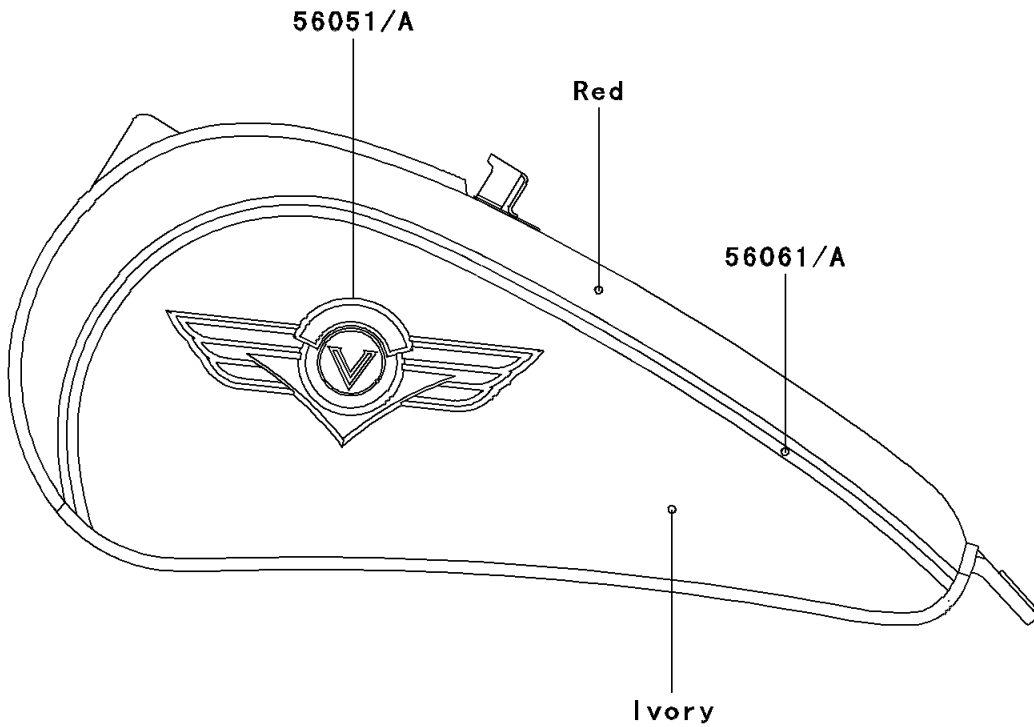

1997 Vulcan 800 Classic PARTS DIAGRAM

Decals(Red/Ivory)(VN800-B2)

F2861C

1997 Vulcan 800 Classic PARTS LIST

Decals(Red/Ivory)(VN800-B2)

ITEM NAME	PART NUMBER	QUANTITY
MARK,FUEL TANK,LH (Ref # 56051)	56051-1429	1
MARK,FUEL TANK,RH (Ref # 56051A)	56051-1430	1
MARK,AIR CLEANER,800 (Ref # 56051B)	56051-1433	1
MARK,AIR CLEANER,KAWASAKI (Ref # 56051C)	56051-1434	1
PATTERN,FUEL TANK,LH (Ref # 56061)	56061-1839	1
PATTERN,FUEL TANK,RH (Ref # 56061A)	56061-1840	1