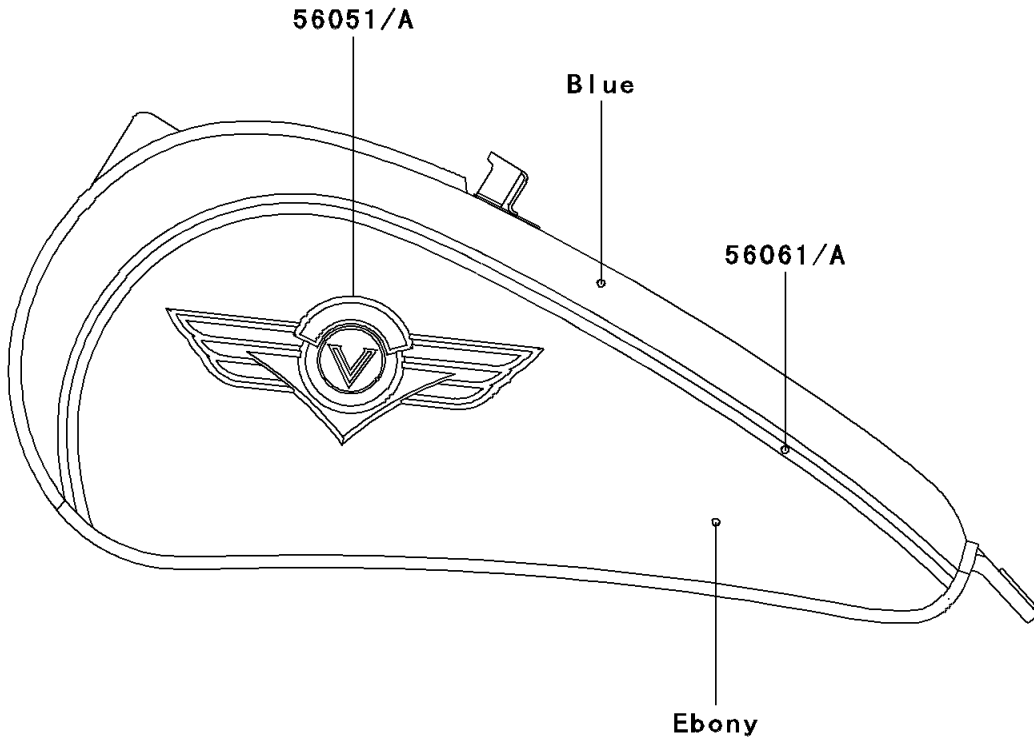

1996 Vulcan 800 Classic PARTS DIAGRAM

Decals(Ebony/Blue)(VN800-B1)

F2861A

1996 Vulcan 800 Classic PARTS LIST

Decals(Ebony/Blue)(VN800-B1)

ITEM NAME	PART NUMBER	QUANTITY
MARK,FUEL TANK,LH (Ref # 56051)	56051-1429	1
MARK,FUEL TANK,RH (Ref # 56051A)	56051-1430	1
MARK,AIR CLEANER,800 (Ref # 56051B)	56051-1433	1
MARK,AIR CLEANER,KAWASAKI (Ref # 56051C)	56051-1434	1
PATTERN,FUEL TANK,LH (Ref # 56061)	56061-1571	1
PATTERN,FUEL TANK,RH (Ref # 56061A)	56061-1572	1