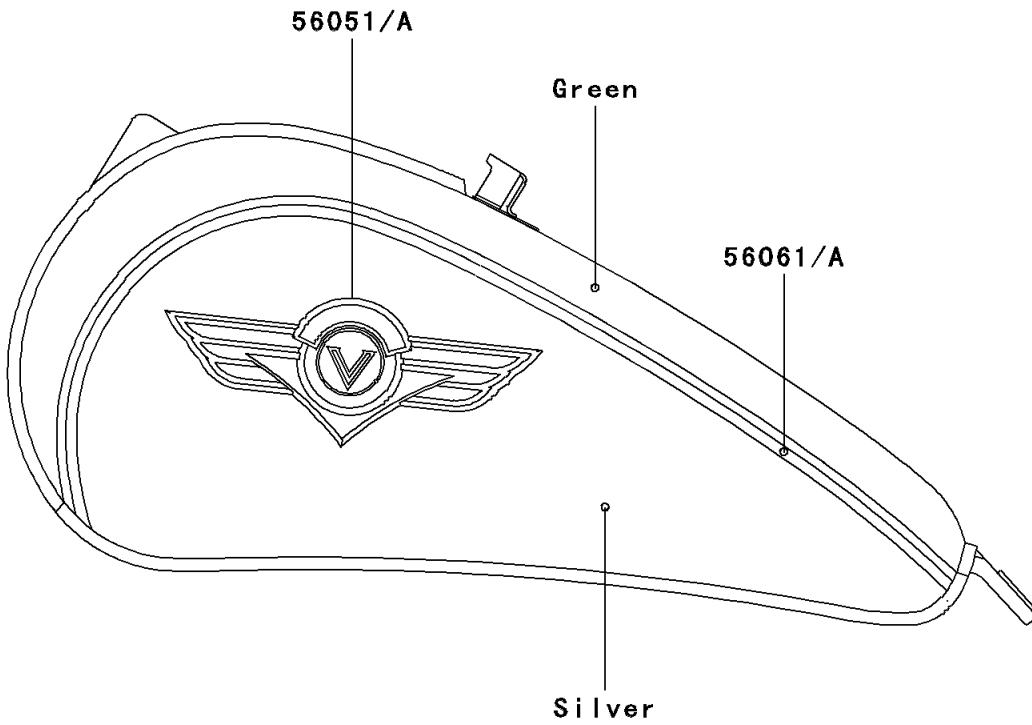

1996 Vulcan 800 Classic PARTS DIAGRAM

Decals(Green/Silver)(VN800-B1/B2)

F2861

1996 Vulcan 800 Classic PARTS LIST

Decals(Green/Silver)(VN800-B1/B2)

| ITEM NAME | PART NUMBER | QUANTITY |
|--|-------------|----------|
| MARK,FUEL TANK,LH (Ref # 56051) | 56051-1429 | 1 |
| MARK,FUEL TANK,RH (Ref # 56051A) | 56051-1430 | 1 |
| MARK,AIR CLEANER,800 (Ref # 56051B) | 56051-1433 | 1 |
| MARK,AIR CLEANER,KAWASAKI (Ref # 56051C) | 56051-1434 | 1 |
| PATTERN,FUEL TANK,LH (Ref # 56061) | 56061-1575 | 1 |
| PATTERN,FUEL TANK,RH (Ref # 56061A) | 56061-1576 | 1 |