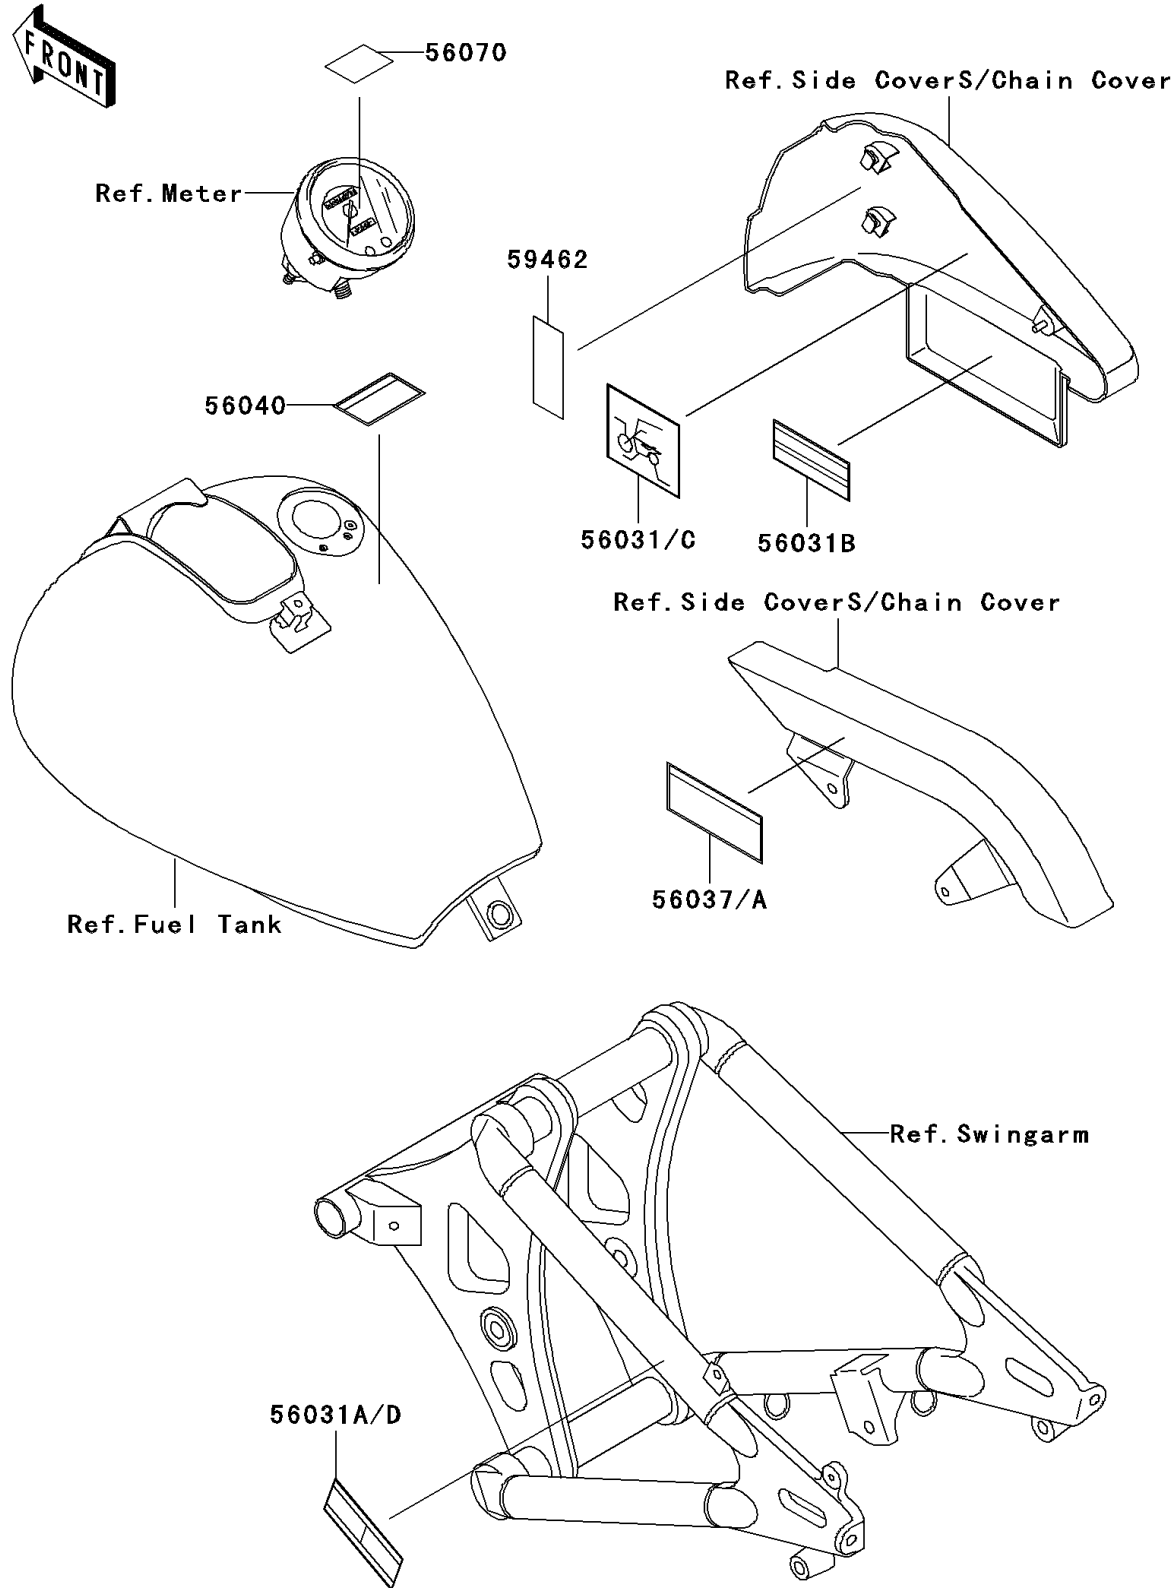

## PARTS DIAGRAM

### Labels

F2860

## PARTS LIST

### Labels

ITEM NAME	PART NUMBER	QUANTITY
LABEL-MANUAL,DAILY SAFETY (Ref # 56031)	56031-1936	1
LABEL-MANUAL,OIL&OIL FILTER (Ref # 56031B)	56031-1938	1
LABEL-MANUAL,CHAIN (Ref # 56031A)	56031-1937	1
LABEL-MANUAL,DAILY SAFETY (Ref # 56031C)	56031-1940	1
LABEL-MANUAL,CHAIN (Ref # 56031D)	56031-1941	1
LABEL-SPECIFICATION,TIRE&LOAD (Ref # 56037)	56037-1727	1
LABEL-SPECIFICATION,TIRE&LOAD (Ref # 56037A)	56037-1728	1
LABEL-WARNING,EVAPO (Ref # 56040)	56040-1121	1
LABEL-WARNING,BREAK IN CAUTION (Ref # 56070)	56070-1095	1
LABEL-CERTIFICATION,EVAPO ROUT (Ref # 59462)	59462-1755	1