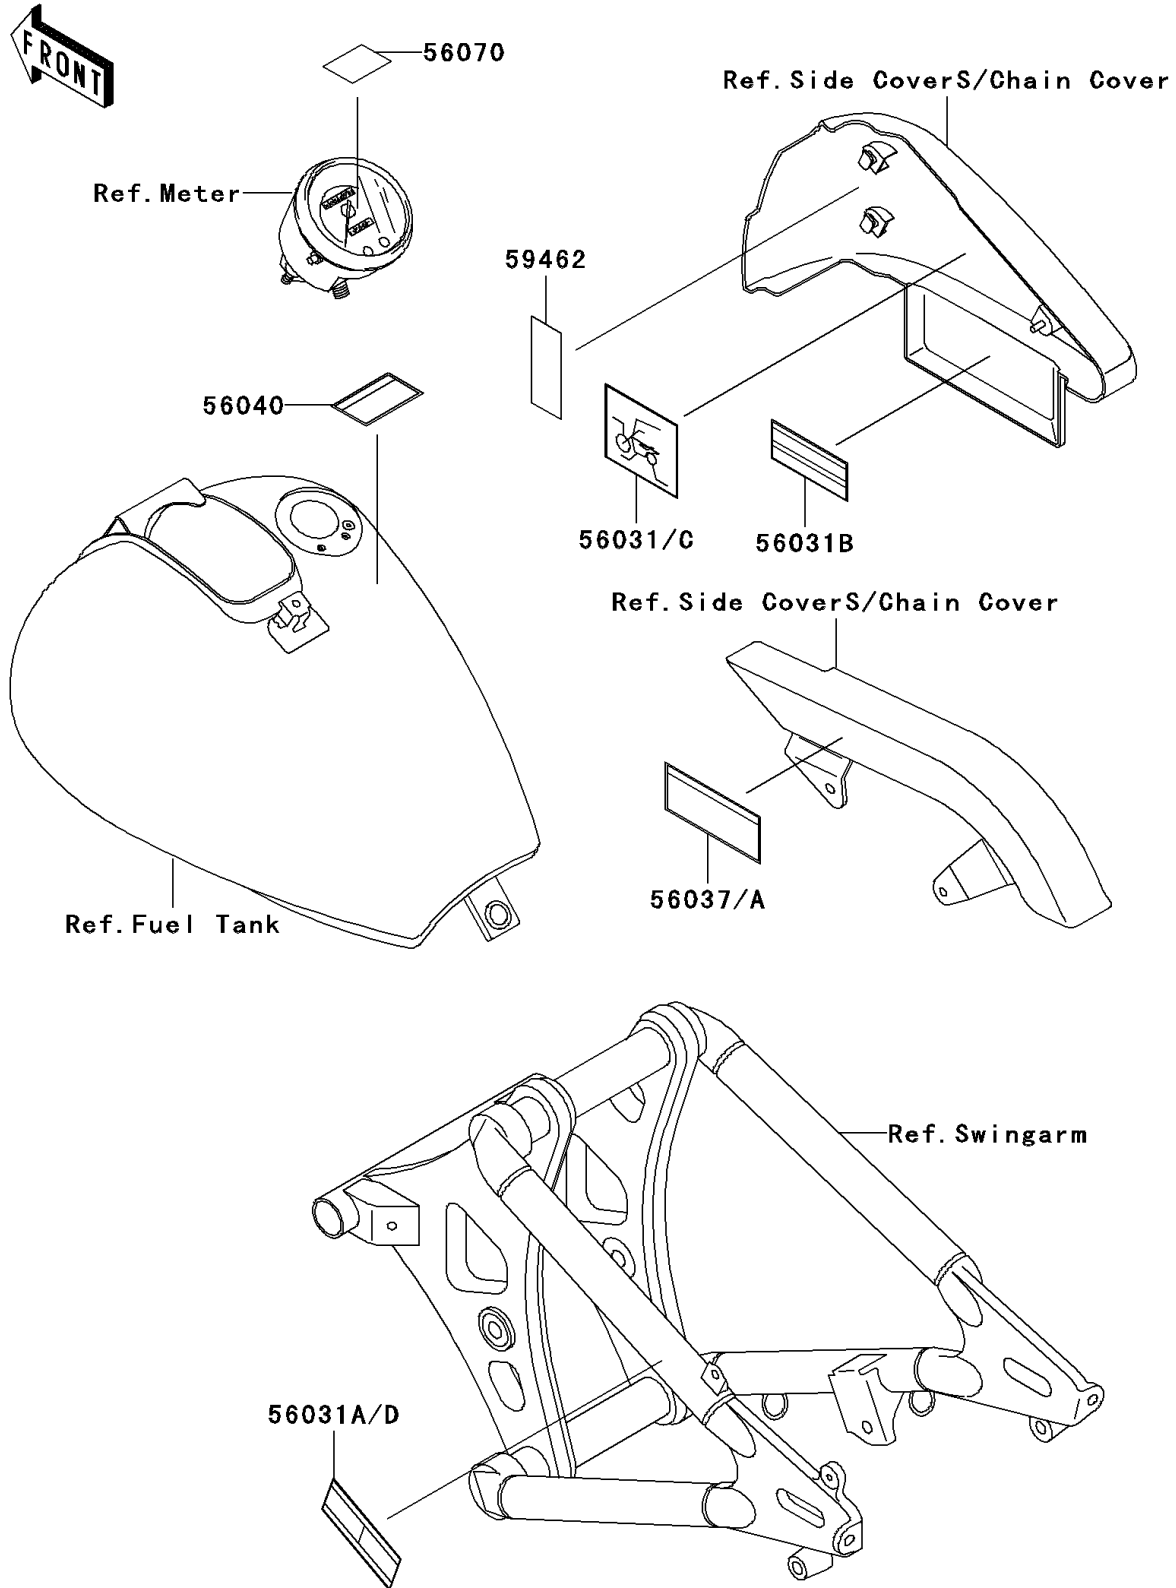

# 1996 Vulcan 800 Classic PARTS DIAGRAM

Labels

F2860

# 1996 Vulcan 800 Classic PARTS LIST

## Labels

ITEM NAME	PART NUMBER	QUANTITY
LABEL-MANUAL,DAILY SAFETY (Ref # 56031)	56031-1936	1
LABEL-MANUAL,OIL&OIL FILTER (Ref # 56031B)	56031-1938	1
LABEL-MANUAL,CHAIN (Ref # 56031A)	56031-1937	1
LABEL-MANUAL,DAILY SAFETY (Ref # 56031C)	56031-1940	1
LABEL-MANUAL,CHAIN (Ref # 56031D)	56031-1941	1
LABEL-SPECIFICATION,TIRE&LOAD (Ref # 56037)	56037-1727	1
LABEL-SPECIFICATION,TIRE&LOAD (Ref # 56037A)	56037-1728	1
LABEL-WARNING,EVAPO (Ref # 56040)	56040-1121	1
LABEL-WARNING,BREAK IN CAUTION (Ref # 56070)	56070-1095	1
LABEL-CERTIFICATION,EVAPO ROUT (Ref # 59462)	59462-1755	1