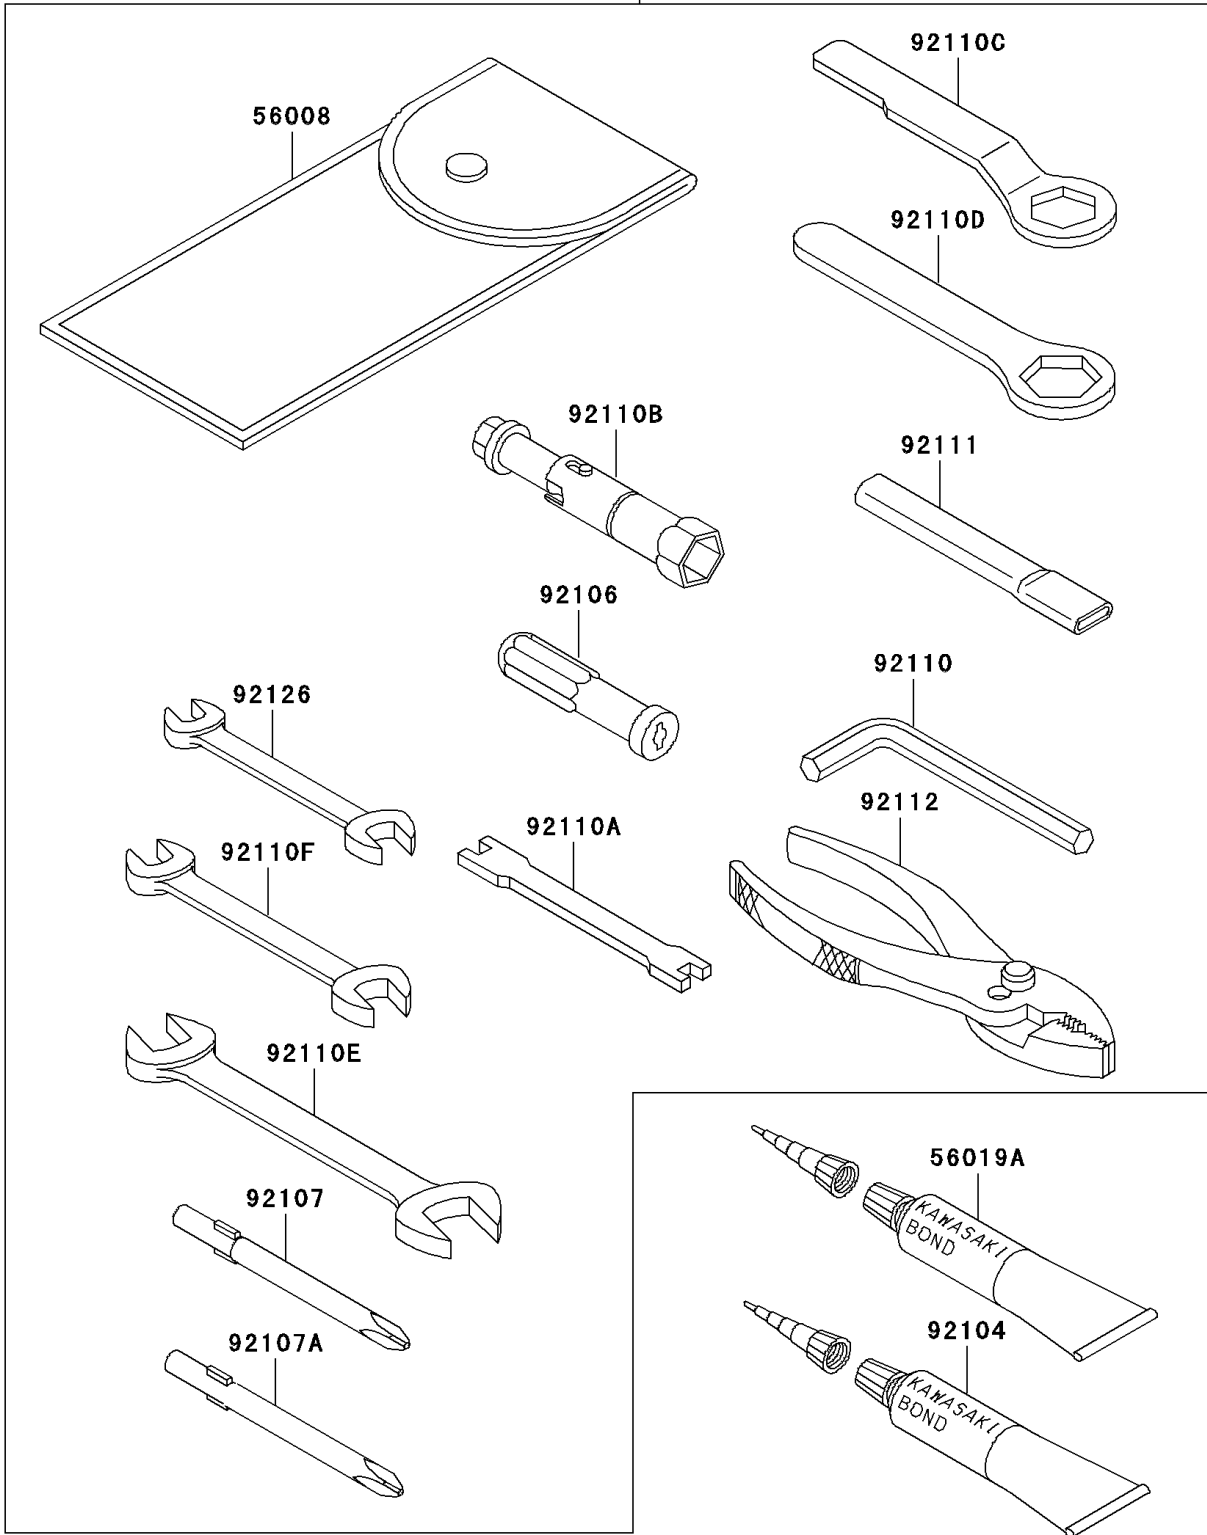

1996 Vulcan 800 Classic PARTS DIAGRAM

Owner's Tools

56007

F2810

1996 Vulcan 800 Classic PARTS LIST

Owner's Tools

ITEM NAME	PART NUMBER	QUANTITY
TOOL-KIT (Ref # 56007)	56007-1404	1
BAG,TOOL (Ref # 56008)	56008-1075	1
THREE BOND TB1211,HT/RS,WHITE (Ref # 56019A)	56019-120	1
GASKET-LIQUID,TUBE,100G,BLACK (Ref # 92104)	92104-1003	1
GRIP-SCREW DRIVER (Ref # 92106)	92106-1001	1
TOOL-DRIVER,#3PHILLIPS (Ref # 92107)	92107-005	1
TOOL-DRIVER,#2PHILLIPS (Ref # 92107A)	92107-1053	1
TOOL-WRENCH,ALLEN,5MM (Ref # 92110)	92110-1015	1
TOOL-WRENCH,SPOKE (Ref # 92110A)	92110-1016	1
TOOL-WRENCH,BOX,16MM (Ref # 92110B)	92110-1132	1
TOOL-WRENCH,BOX END,22MM (Ref # 92110C)	92110-1148	1
TOOL-WRENCH,BOX END,19MM (Ref # 92110D)	92110-1151	1
TOOL-WRENCH,OPEN END,10X12 (Ref # 92110E)	92110-1152	1
TOOL-WRENCH,OPEN END,14X17 (Ref # 92110F)	92110-1153	1
TOOL-BAR,BOX END WRENCH (Ref # 92111)	92111-1051	1
TOOL-PLIERS (Ref # 92112)	92112-1001	1
TOOL-WRENCH,OPEN END,8X10 (Ref # 92126)	92126-004	1