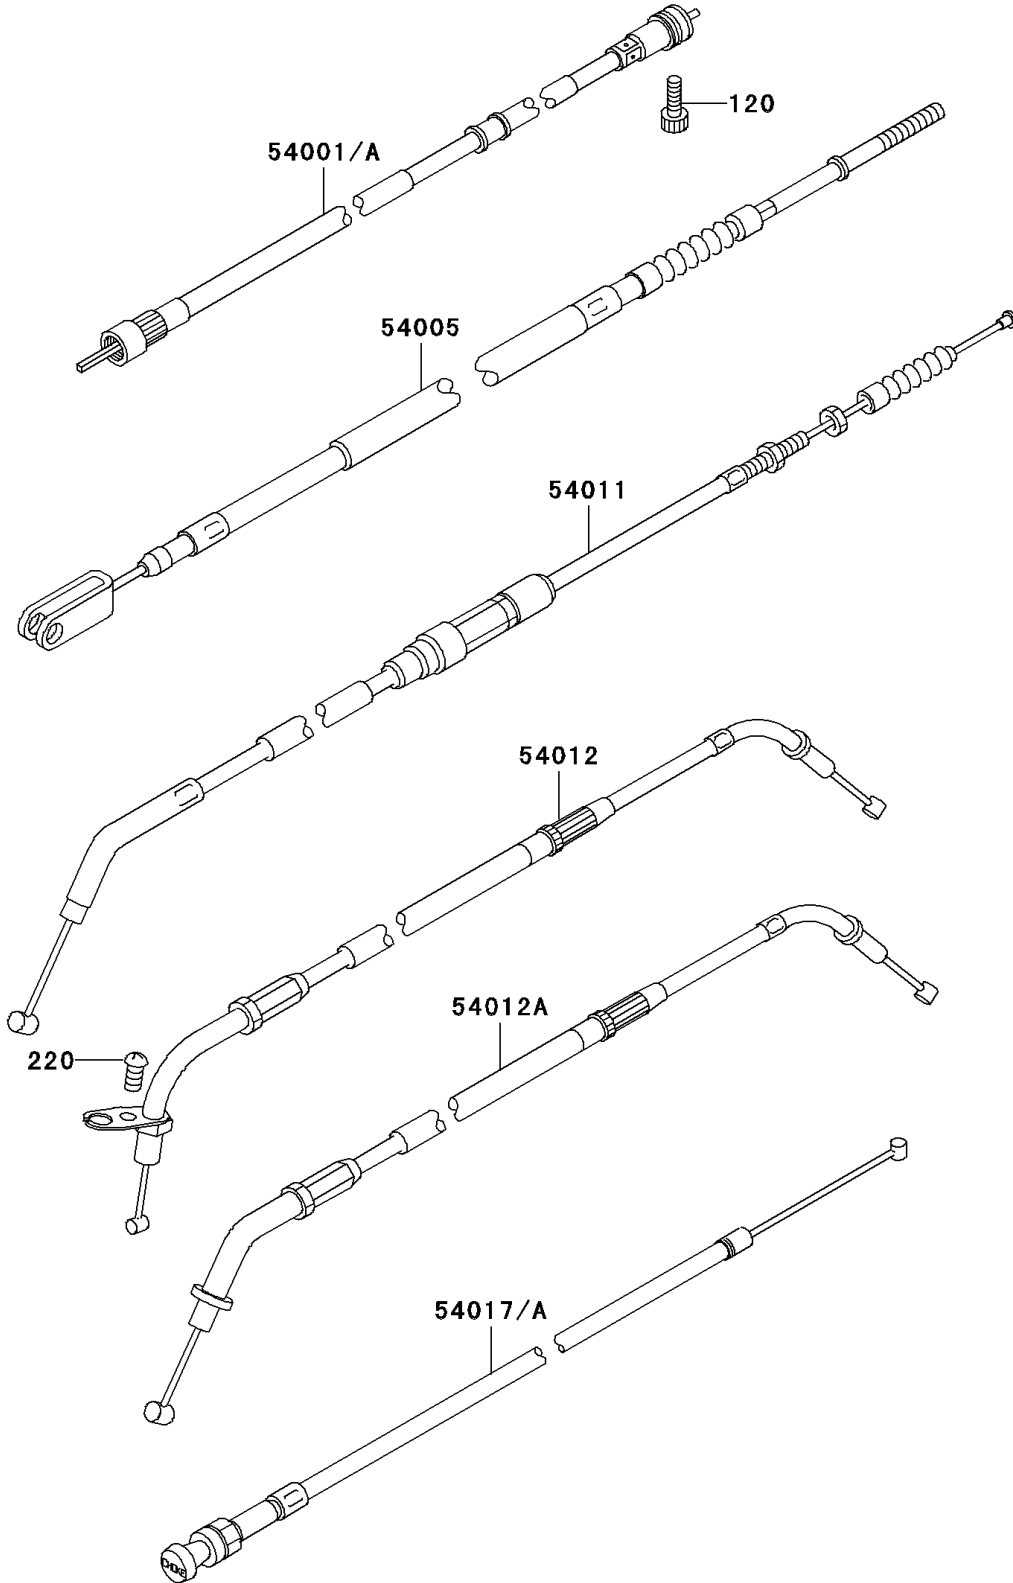

1996 Vulcan 800 Classic PARTS DIAGRAM

Cables

F2540

1996 Vulcan 800 Classic PARTS LIST

Cables

ITEM NAME	PART NUMBER	QUANTITY
BOLT-SOCKET (Ref # 120)	120P0520	1
SCREW-PAN-CROS (Ref # 220)	220C0514	1
CABLE-SPEEDMETER (Ref # 54001)	54001-1206	1
CABLE-BRAKE (Ref # 54005)	54005-1182	1
CABLE-CLUTCH (Ref # 54011)	54011-1356	1
CABLE-THROTTLE,OPENING (Ref # 54012)	54012-1525	1
CABLE-THROTTLE,CLOSING (Ref # 54012A)	54012-1526	1
CABLE-STARTER (Ref # 54017)	54017-1174	1