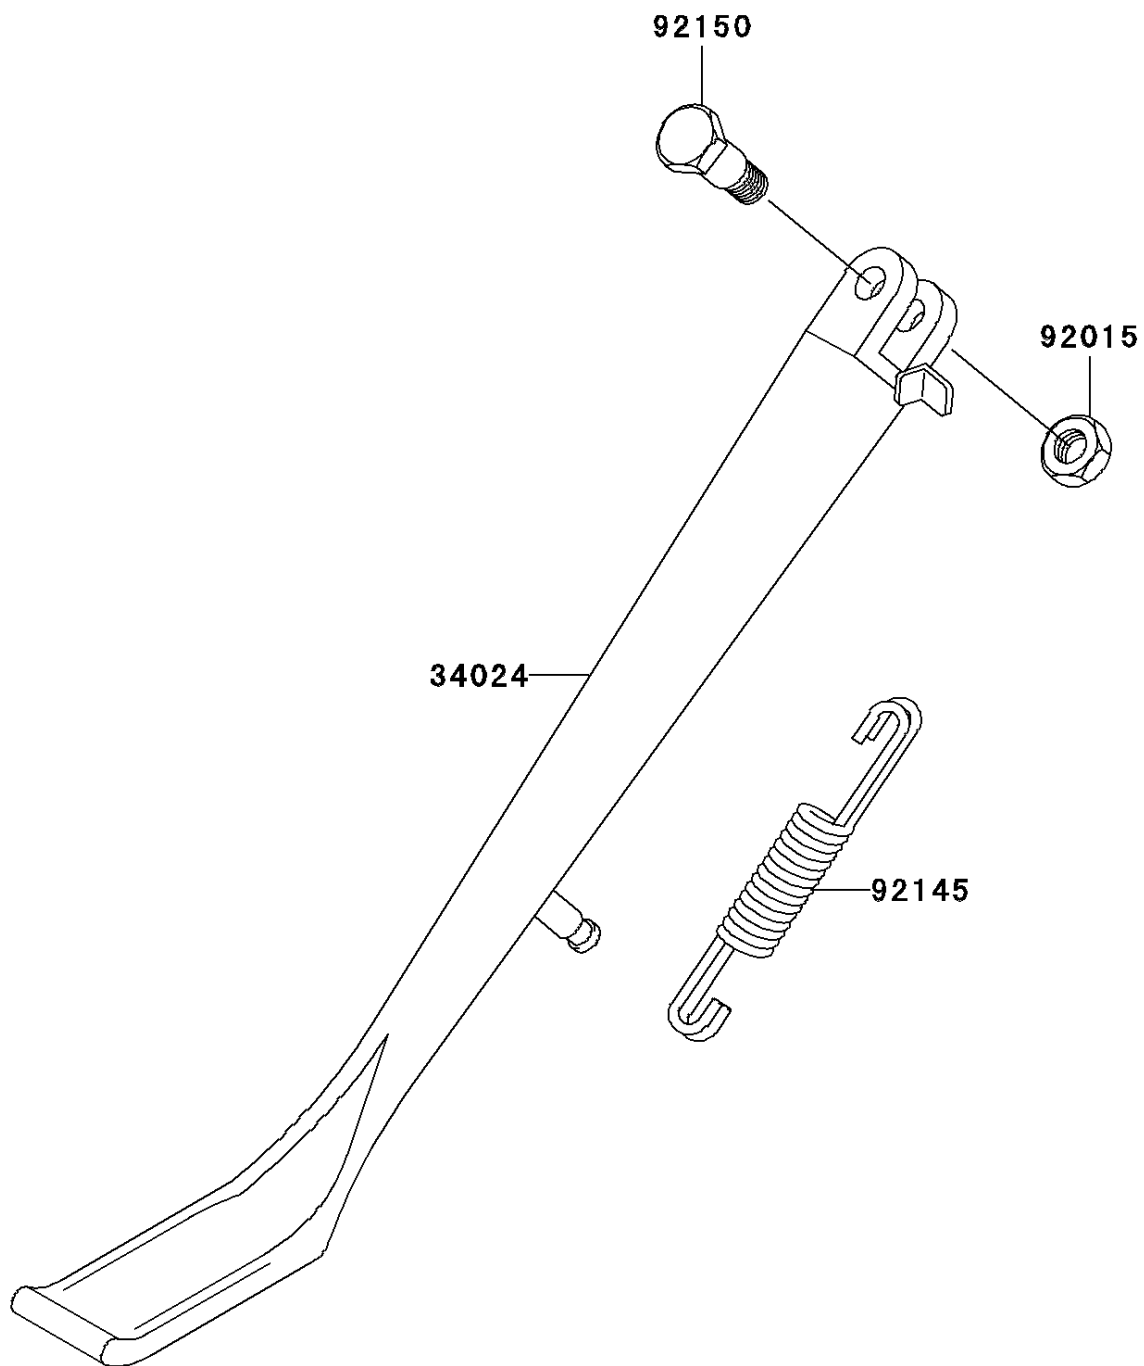

1998 Vulcan 800 Classic PARTS DIAGRAM

Stand(s)

F2190

1998 Vulcan 800 Classic PARTS LIST

Stand(s)

ITEM NAME	PART NUMBER	QUANTITY
STAND-SIDE (Ref # 34024)	34024-1320	1
NUT,LOCK,10MM,BLACK (Ref # 92015)	92015-1188	1
SPRING,SIDE STAND (Ref # 92145)	92145-1261	1
BOLT,SIDE STAND (Ref # 92150)	92150-1941	1