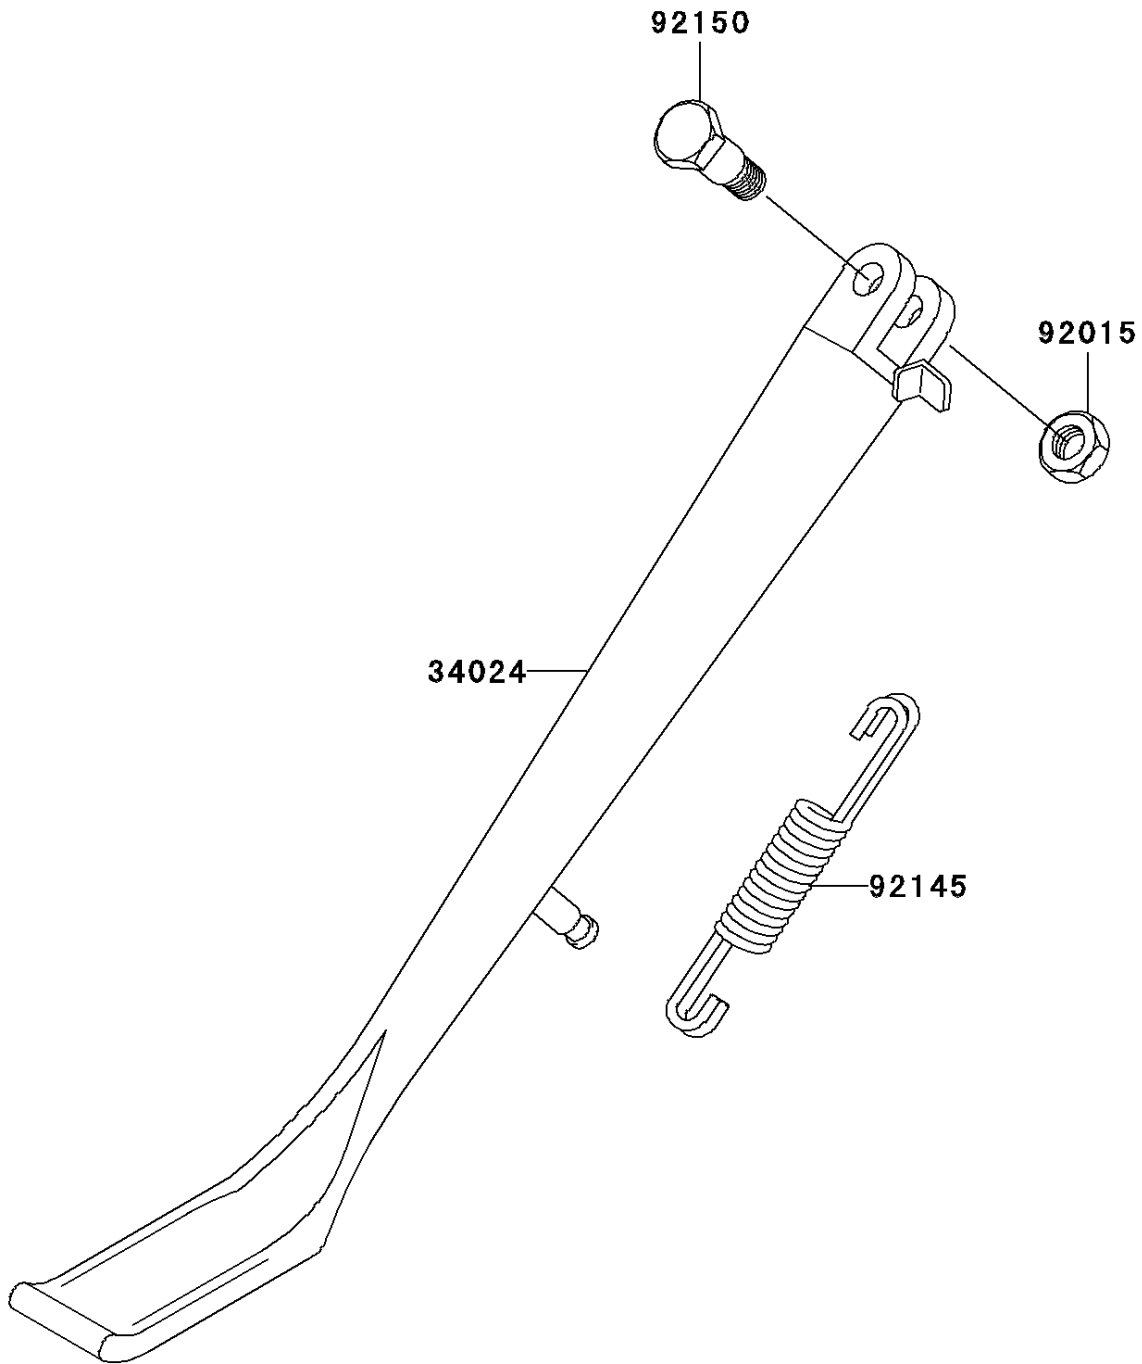

# 1996 Vulcan 800 Classic PARTS DIAGRAM

Stand(s)

F2190

# 1996 Vulcan 800 Classic PARTS LIST

Stand(s)

ITEM NAME	PART NUMBER	QUANTITY
STAND-SIDE (Ref # 34024)	34024-1320	1
NUT,LOCK,10MM,BLACK (Ref # 92015)	92015-1188	1
SPRING,SIDE STAND (Ref # 92145)	92145-1261	1
BOLT,SIDE STAND (Ref # 92150)	92150-1941	1