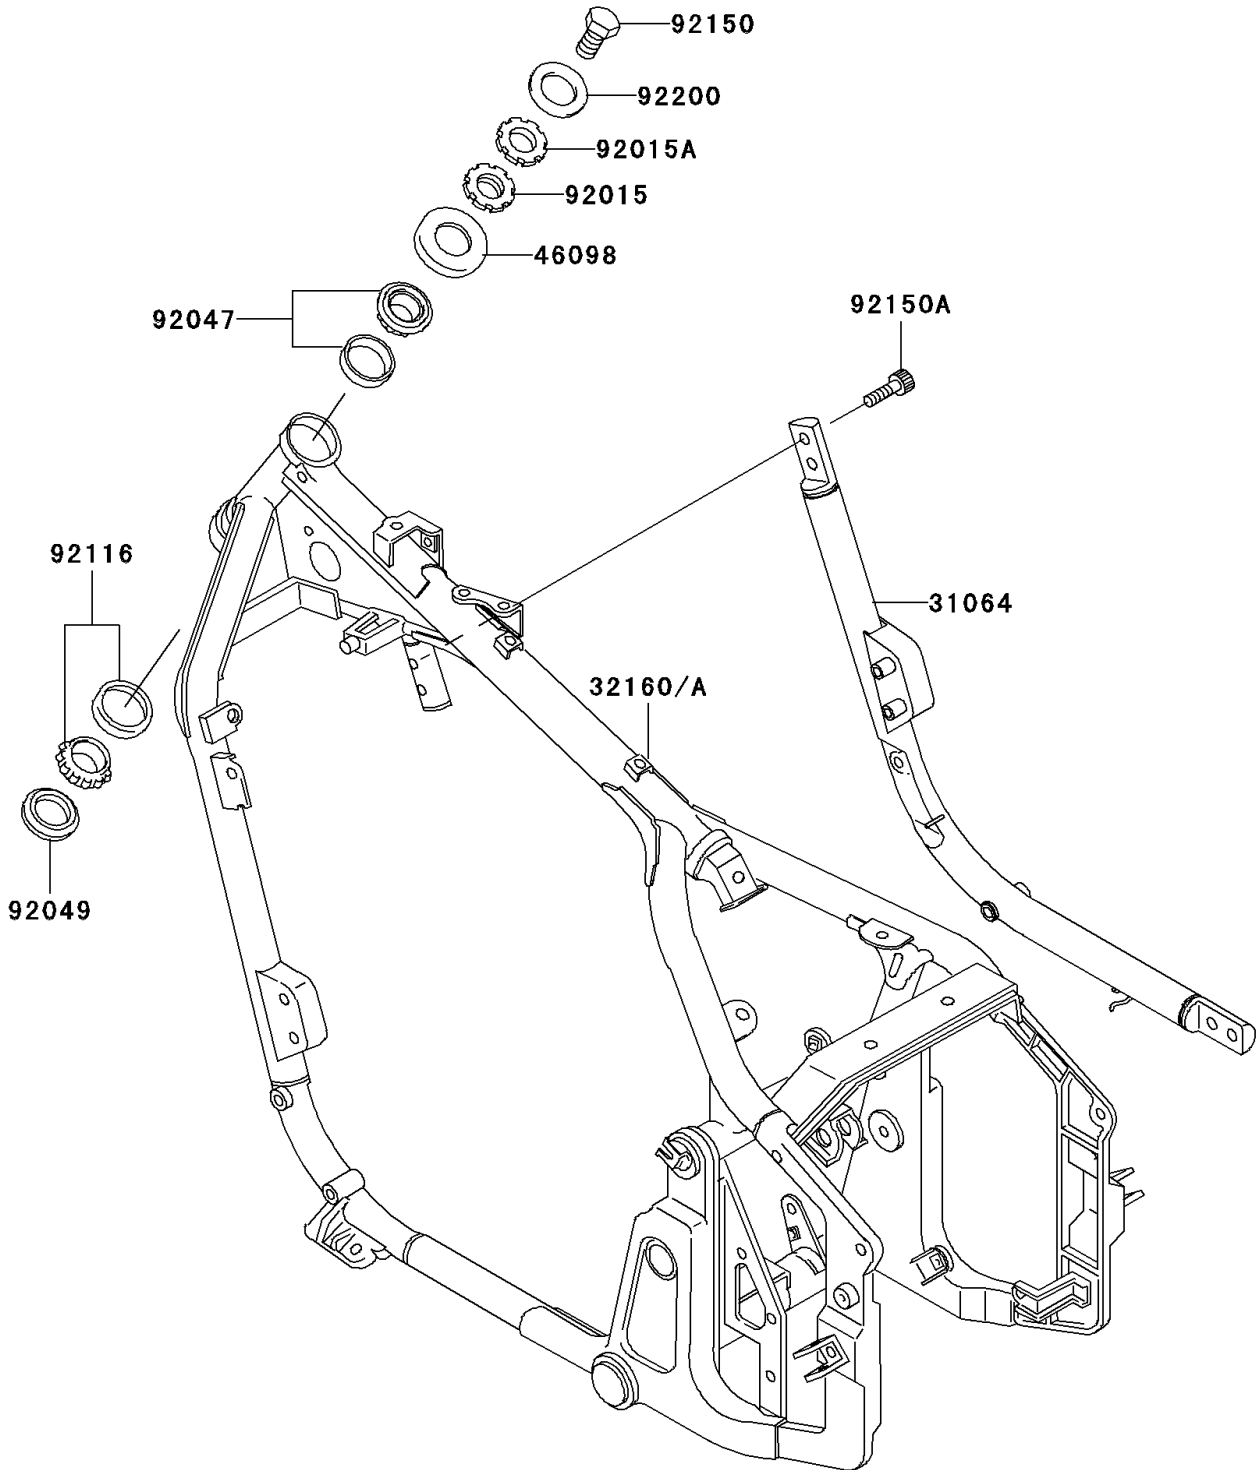

# 1996 Vulcan 800 Classic PARTS DIAGRAM

Frame

F2120

# 1996 Vulcan 800 Classic PARTS LIST

## Frame

ITEM NAME	PART NUMBER	QUANTITY
PIPE-COMP,DOWNTUBE,RH (Ref # 31064)	31064-1176	1
FRAME-COMP,FR (Ref # 32160)	32160-1400	1
CAP,STEERING STEM (Ref # 46098)	46098-017	1
NUT,25MM,T=10 (Ref # 92015)	92015-1377	1
NUT,25MM,T=6 (Ref # 92015A)	92015-1378	1
RACE,ROLLER,32005JR RS (Ref # 92047)	92047-017	1
SEAL-OIL,XMHE36X52X4J (Ref # 92049)	92049-1162	1
BEARING-ROLLER,HR320/28XJ (Ref # 92116)	92116-1009	1
BOLT,14X25 (Ref # 92150)	92150-1672	1
BOLT,SOCKET,10X23 (Ref # 92150A)	92150-1942	4
WASHER (Ref # 92200)	92200-1140	1