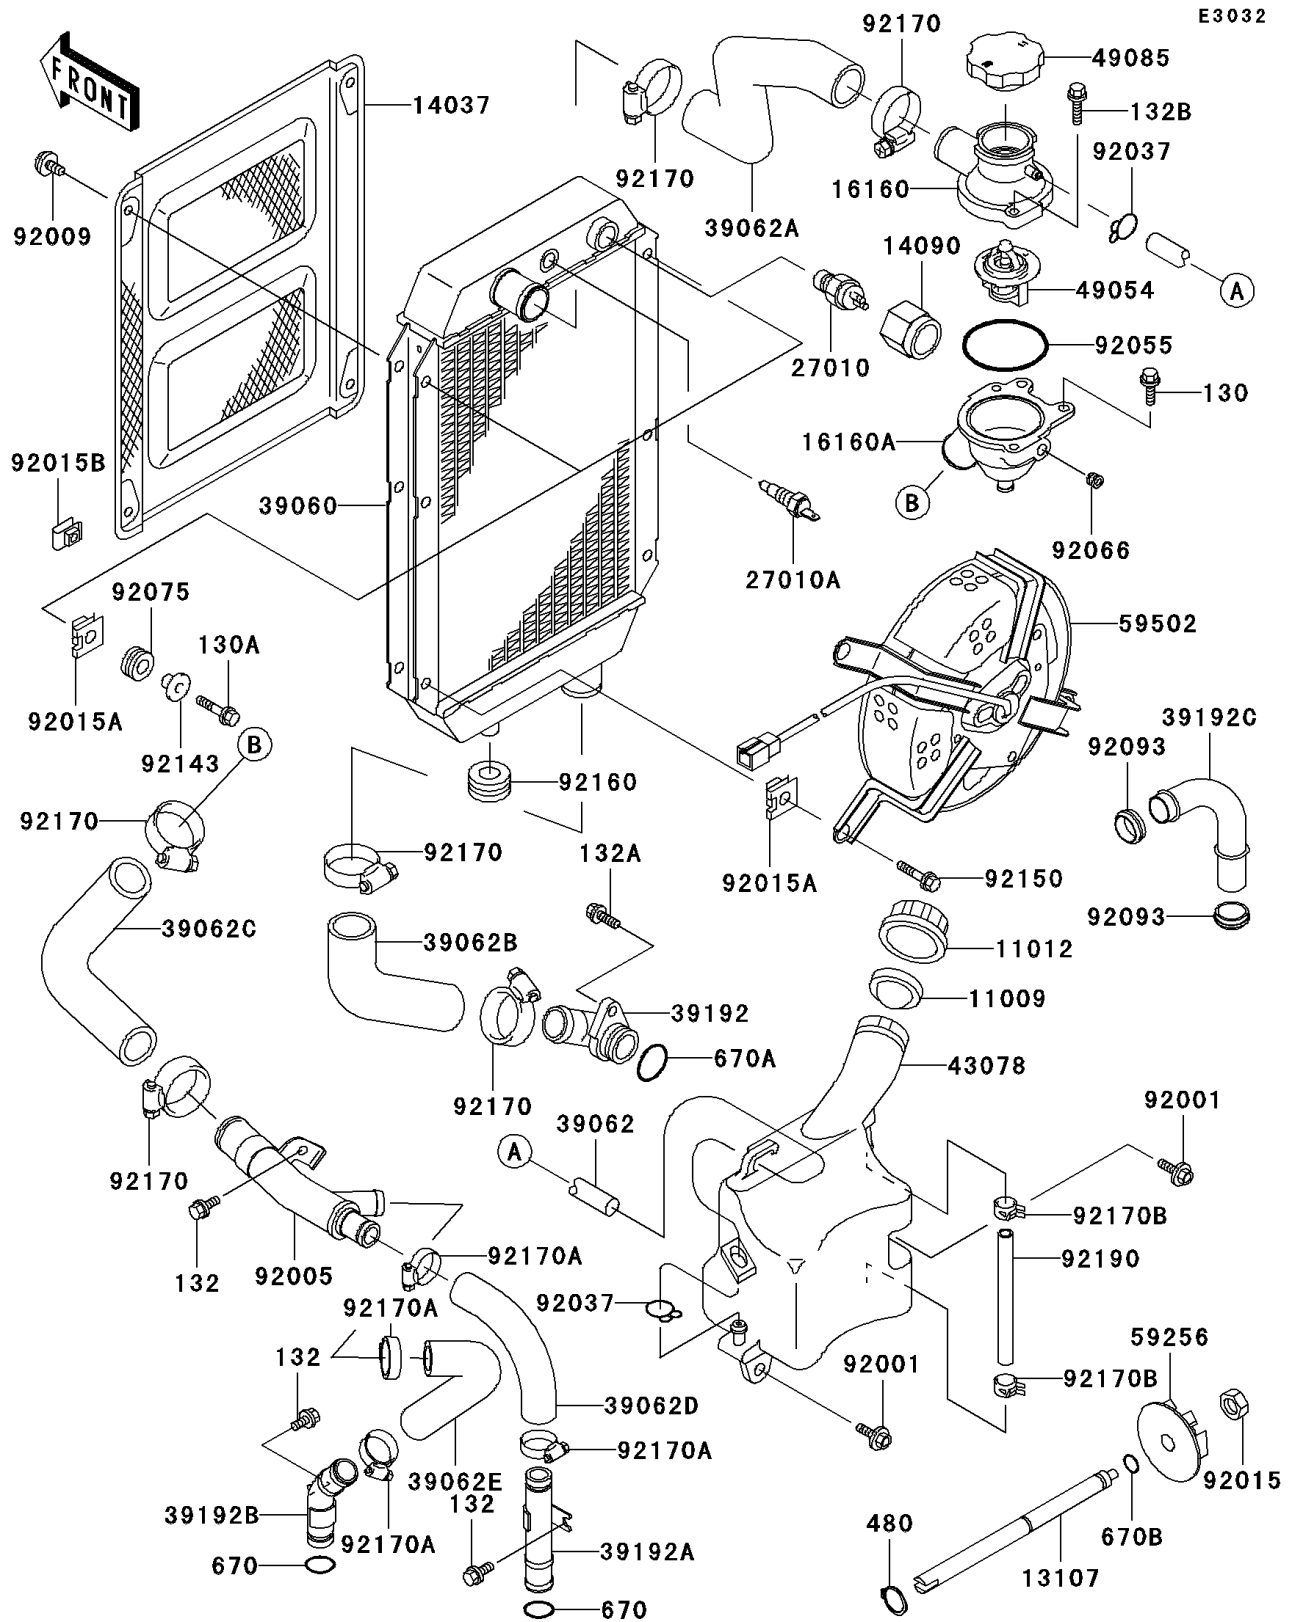

1996 Vulcan 800 Classic PARTS DIAGRAM

Radiator

E3032

1996 Vulcan 800 Classic PARTS LIST

Radiator

ITEM NAME	PART NUMBER	QUANTITY
GASKET,RESERVOIR TANK CAP (Ref # 11009)	11009-1145	1
CAP (Ref # 11012)	11012-1084	1
SHAFT,IMPELLER (Ref # 13107)	13107-1155	1
SCREEN,RADIATOR (Ref # 14037)	14037-1200	1
COVER,THERMOSTAT (Ref # 14090)	14090-1522	1
BODY,UPP (Ref # 16160)	16160-1152	1
BODY (Ref # 16160A)	16160-1242	1
SWITCH,FAN (Ref # 27010)	27010-1202	1
SWITCH,WARNING (Ref # 27010A)	27010-1305	1
RADIATOR (Ref # 39060)	39060-1164	1
HOSE-COOLING (Ref # 39062)	39062-1124	1
HOSE-COOLING,THERMO-RADIATOR (Ref # 39062A)	39062-1646	1
HOSE-COOLING,RADIATOR-COVER (Ref # 39062B)	39062-1647	1
HOSE-COOLING,THERMO-FITTING (Ref # 39062C)	39062-1648	1
HOSE-COOLING,HEAD,RR-FITTING (Ref # 39062D)	39062-1649	1
HOSE-COOLING,HEAD,FR-FITTING (Ref # 39062E)	39062-1650	1
PIPE-WATER,INLET (Ref # 39192)	39192-1078	1
PIPE-WATER,HEAD,RR (Ref # 39192A)	39192-1079	1
PIPE-WATER,HEAD,FR (Ref # 39192B)	39192-1080	1
PIPE-WATER,OUTLET (Ref # 39192C)	39192-1106	1
RESERVOIR (Ref # 43078)	43078-1149	1
THERMOSTAT (Ref # 49054)	49054-1067	1
CAP-ASSY-PRESSURE (Ref # 49085)	49085-1067	1
IMPELLER (Ref # 59256)	59256-1058	1
FAN-ASSY (Ref # 59502)	59502-1132	1
BOLT,6X16 (Ref # 92001)	92001-1950	2
FITTING (Ref # 92005)	92005-1281	1
SCREW,TAPPING,6MM (Ref # 92009)	92009-1261	4
NUT,LOCK,6MM,BLACK (Ref # 92015)	92015-1191	1