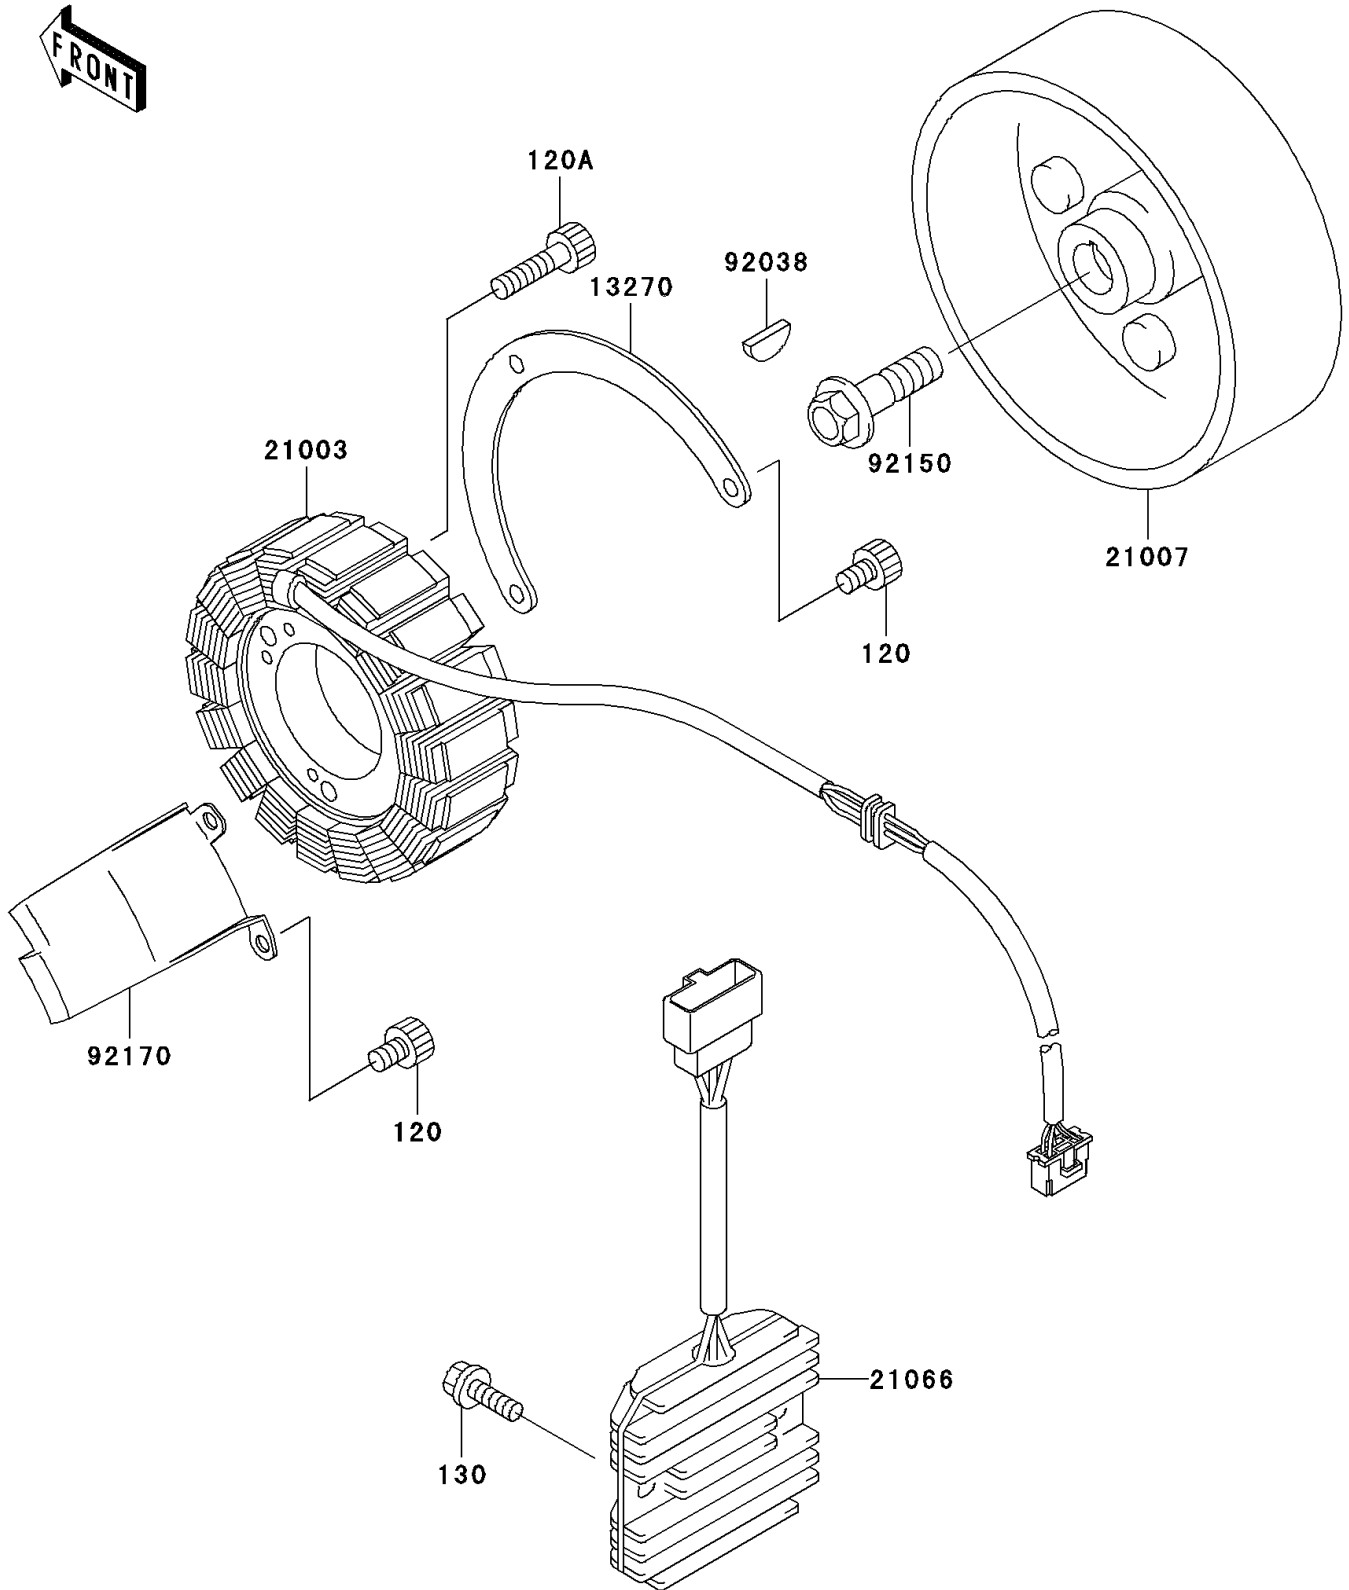

1996 Vulcan 800 Classic PARTS DIAGRAM

Generator

E1810

1996 Vulcan 800 Classic PARTS LIST

Generator

ITEM NAME	PART NUMBER	QUANTITY
BOLT-SOCKET (Ref # 120)	120P0510	5
BOLT-SOCKET,6X35 (Ref # 120A)	120P0635	3
BOLT-FLANGED (Ref # 130)	130J0620	2
PLATE (Ref # 13270)	13270-1398	1
STATOR (Ref # 21003)	21003-1280	1
ROTOR,GENERATOR (Ref # 21007)	21007-1279	1
REGULATOR-VOLTAGE (Ref # 21066)	21066-1099	1
KEY,WOODRUFF (Ref # 92038)	92038-001	1
BOLT,12X40 (Ref # 92150)	92150-1717	1
CLAMP (Ref # 92170)	92170-1559	1