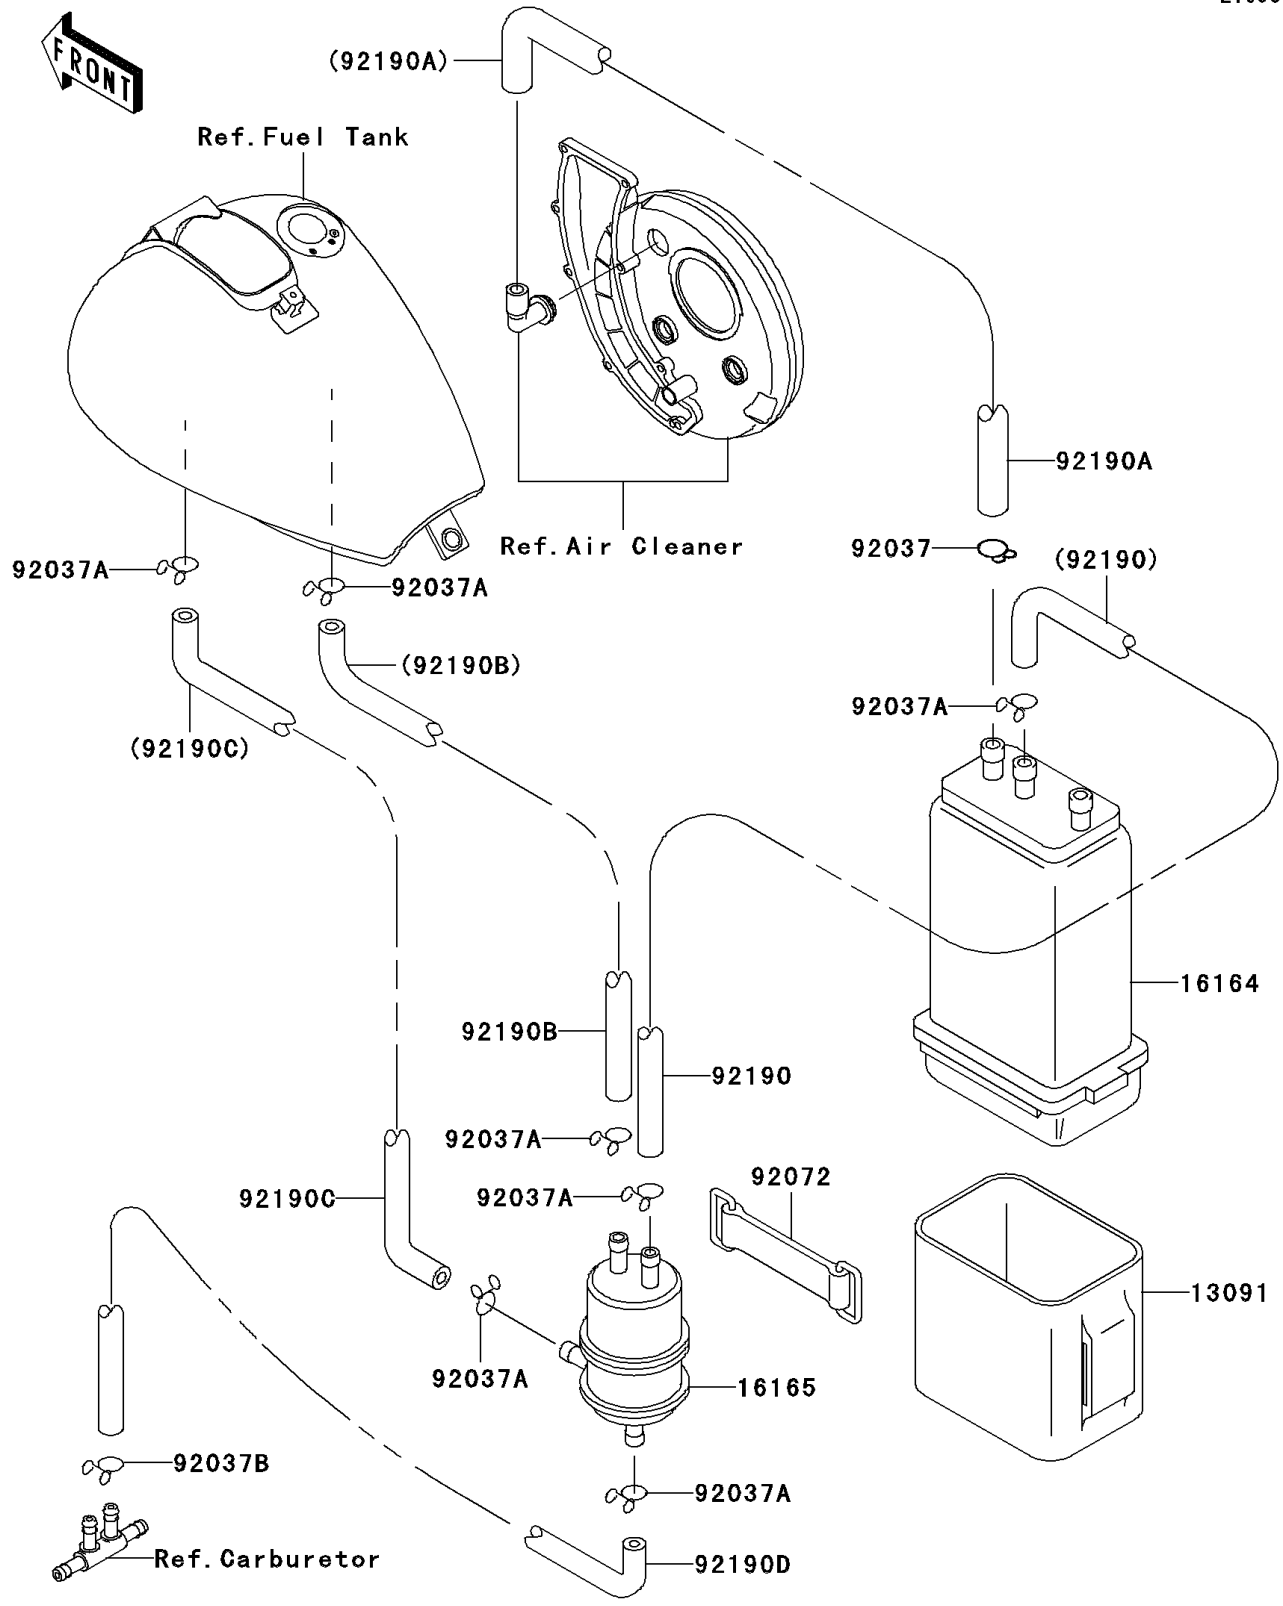

1996 Vulcan 800 Classic PARTS DIAGRAM

Fuel Evaporative System

E1650

1996 Vulcan 800 Classic PARTS LIST

Fuel Evaporative System

ITEM NAME	PART NUMBER	QUANTITY
HOLDER,CANISTER (Ref # 13091)	13091-1308	1
CANISTER (Ref # 16164)	16164-1052	1
SEPARATOR (Ref # 16165)	16165-1001	1
CLAMP,HOSE (Ref # 92037)	92037-1104	1
CLAMP,TUBE (Ref # 92037A)	92037-147	7
CLAMP (Ref # 92037B)	92037-1610	1
BAND,L=50 (Ref # 92072)	92072-066	1
TUBE,CANISTER-SEPA (Ref # 92190)	92190-1618	1
TUBE,CANISTER-AIR FILTER (Ref # 92190A)	92190-1619	1
TUBE,SEPA-TANK (Ref # 92190B)	92190-1620	1
TUBE,SEPA-TANK (Ref # 92190C)	92190-1621	1
TUBE,SEPA-FITTING (Ref # 92190D)	92190-1622	1