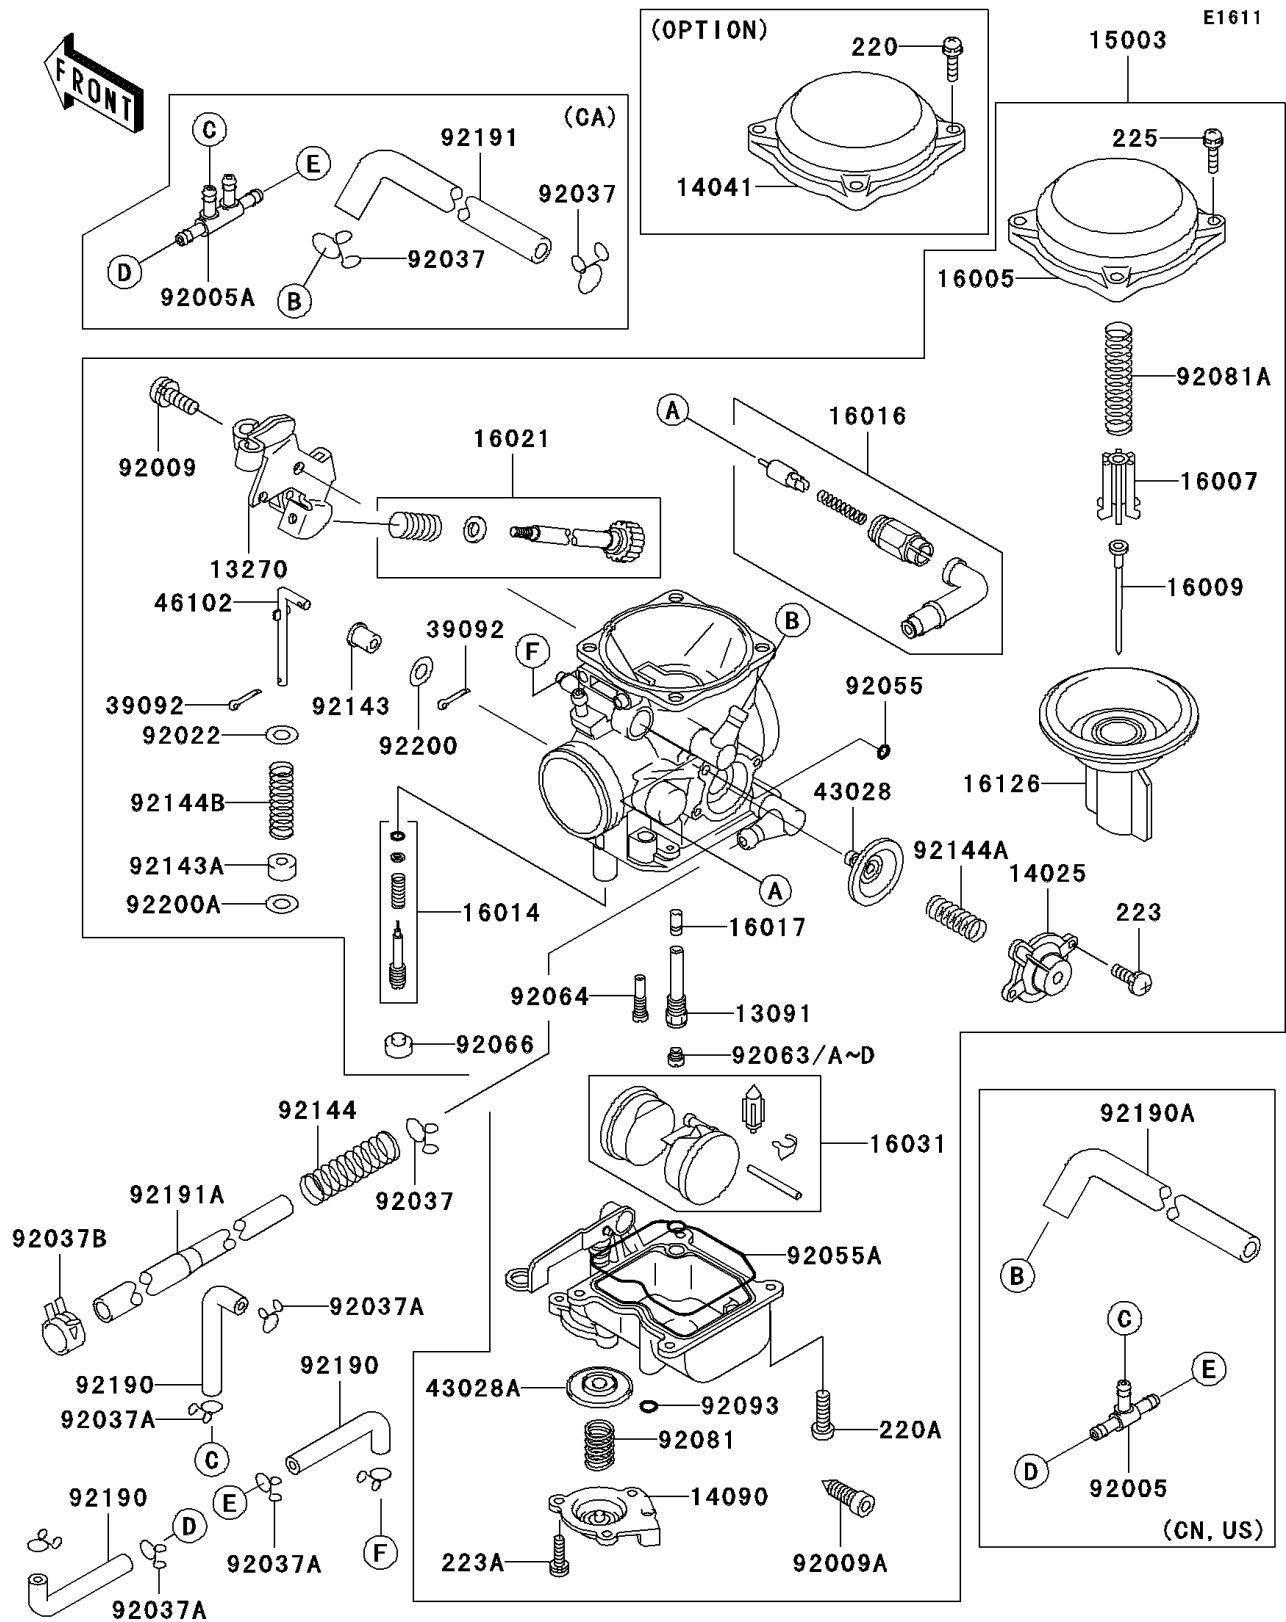

1996 Vulcan 800 Classic

PARTS DIAGRAM

Carburetor

1996 Vulcan 800 Classic

PARTS LIST

Carburetor

ITEM NAME	PART NUMBER	QUANTITY
HOLDER (Ref # 13091)	13091-1930	1
PLATE (Ref # 13270)	13270-1513	1
COVER,AIR CUT VALVE (Ref # 14025)	14025-1903	1
TOP-CHAMBER,MIXING,OUTSIDE (Ref # 14041)	14041-1076	1
COVER,ACCELERATOR (Ref # 14090)	14090-1635	1
CARBURETOR-ASSY (Ref # 15003)	15003-1200	1
TOP-CHAMBER,MIXING,27/60 (Ref # 16005)	16005-1057	1
SEAT-SPRING,VALVE (Ref # 16007)	16007-1117	1
NEEDLE-JET (Ref # 16009)	16009-1861	1
SCREW-PILOT AIR (Ref # 16014)	16014-1081	1
PLUNGER,STARTER (Ref # 16016)	16016-1100	1
JET-NEEDLE (Ref # 16017)	16017-1377	1
SCREW-THROTTLE STOP (Ref # 16021)	16021-1207	1
FLOAT (Ref # 16031)	16031-1089	1
VALVE,VACUUM (Ref # 16126)	16126-1170	1
PIN-HAIR (Ref # 39092)	39092-1058	2
DIAPHRAGM,5.9MM,AIR CUT VALVE (Ref # 43028)	43028-1053	1
DIAPHRAGM (Ref # 43028A)	43028-1077	1
ROD (Ref # 46102)	46102-1385	1
SCREW,5X10 (Ref # 92009)	92009-1365	1
SCREW,DRAIN,M6X0.75 (Ref # 92009A)	92009-1551	1
WASHER,PLAIN,STOP SPRING (Ref # 92022)	92022-1480	1
CLAMP (Ref # 92037A)	92037-1610	6
CLAMP (Ref # 92037B)	92037-2082	1
RING-O (Ref # 92055)	92055-1245	1
RING-O,FLOAT CHAMBER (Ref # 92055A)	92055-1518	1
JET-MAIN,#140 (Ref # 92063)	92063-1013	1
JET-MAIN,#135 (Ref # 92063A)	92063-1014	1
SCREW-PAN-CROS (Ref # 220)	220B0408	4