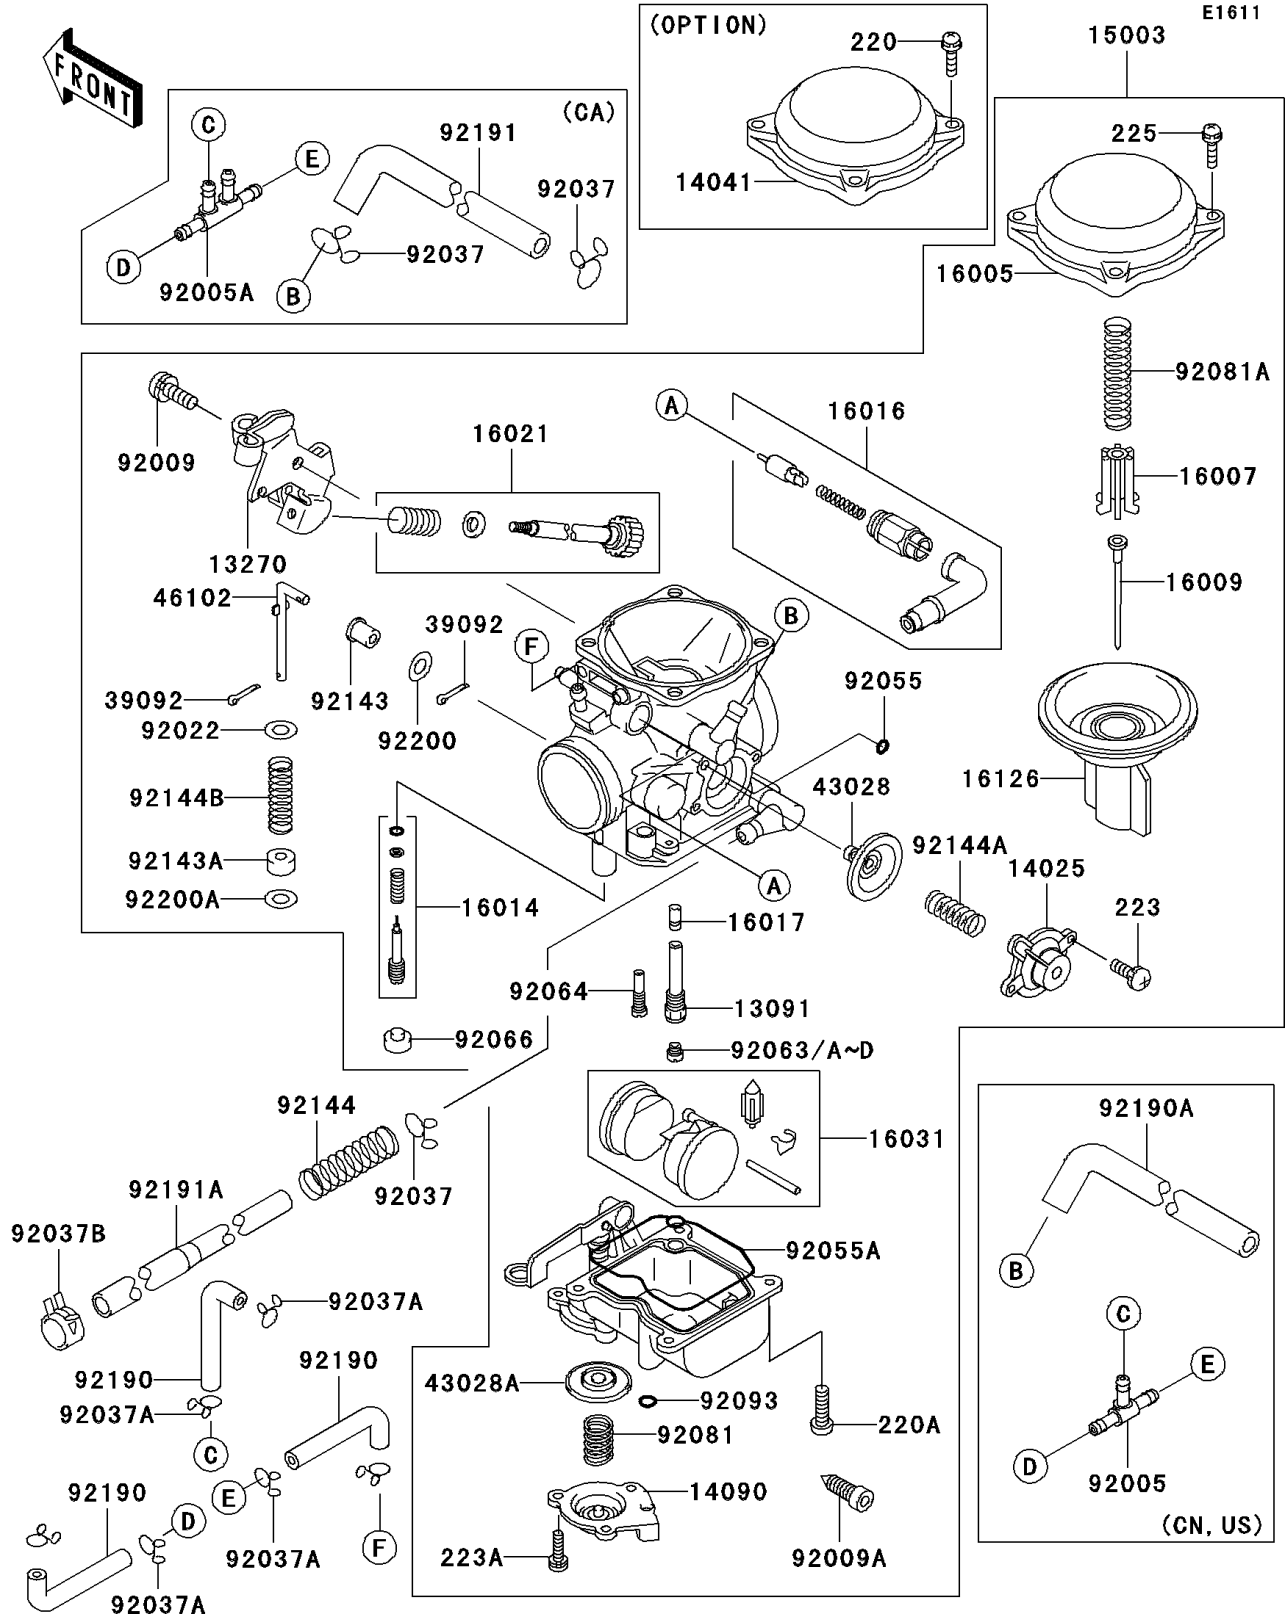

1996 Vulcan 800 Classic PARTS DIAGRAM

Carburetor