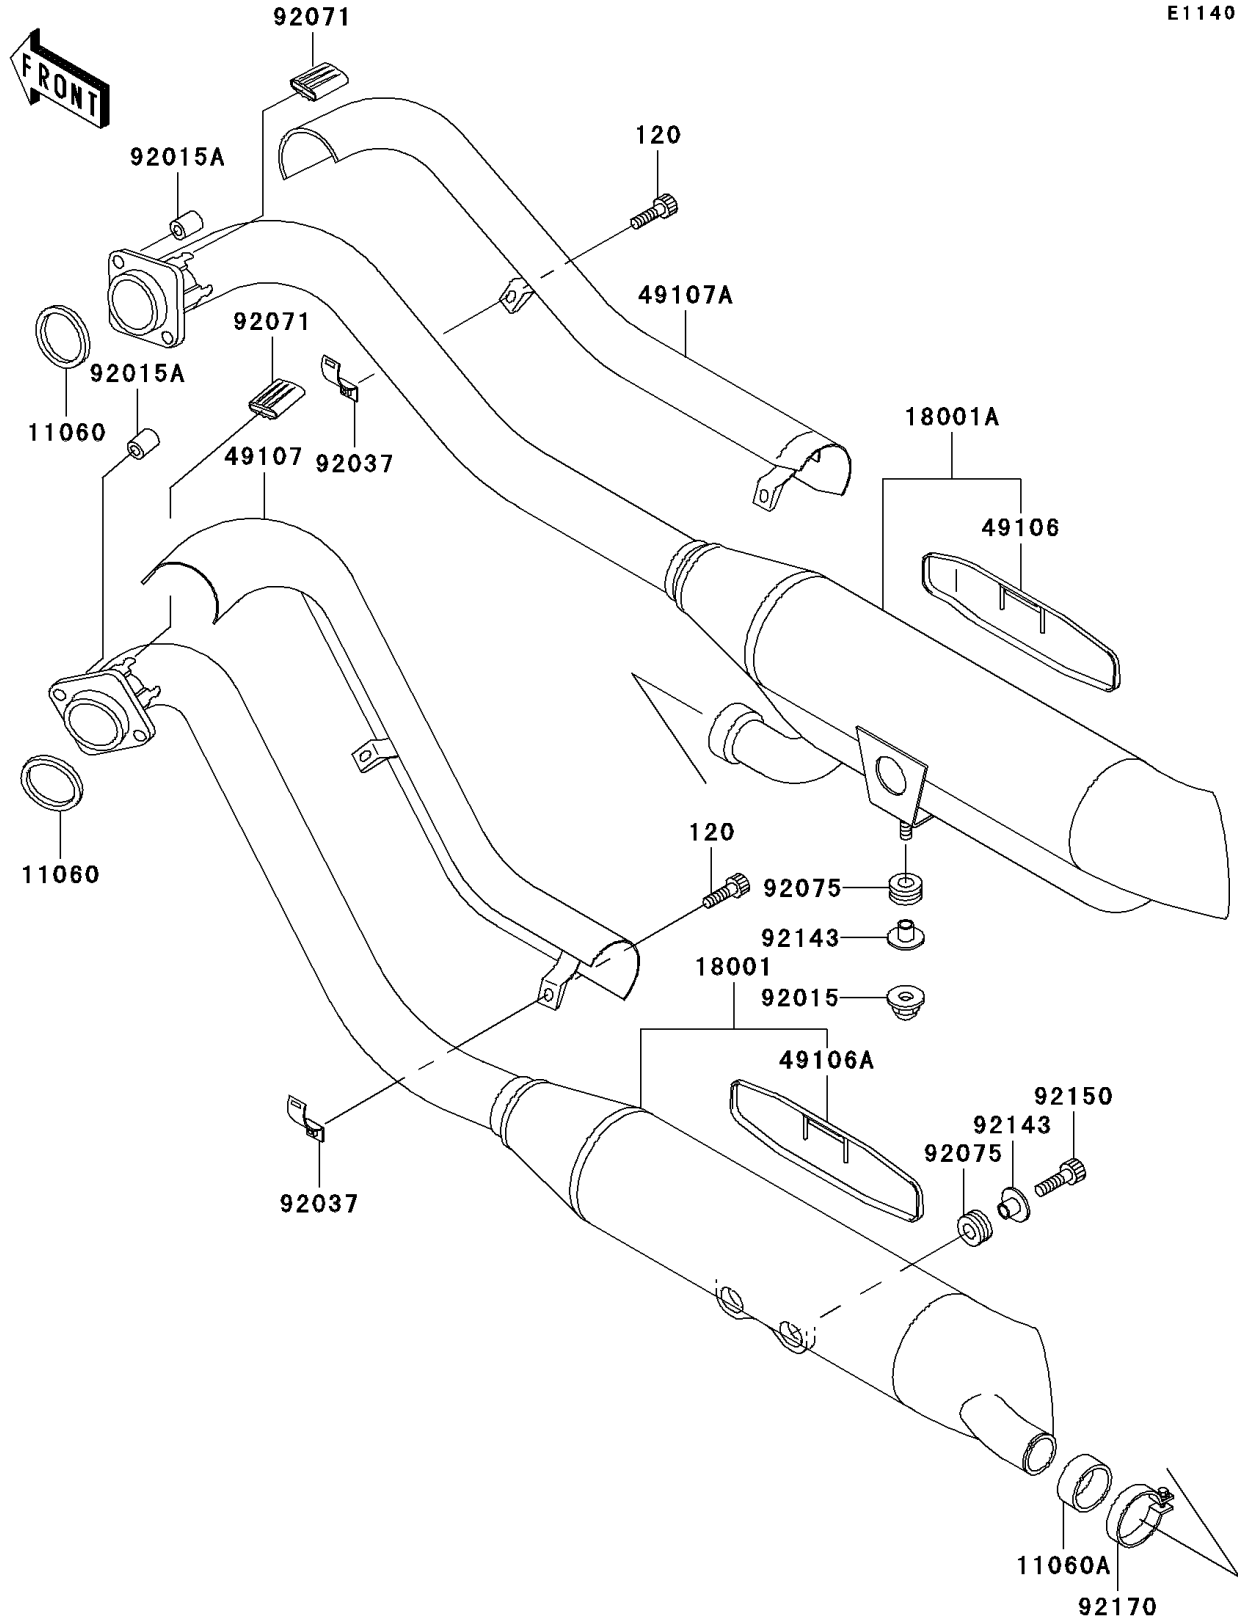

1996 Vulcan 800 Classic PARTS DIAGRAM

Muffler(s)

E1140

1996 Vulcan 800 Classic PARTS LIST

Muffler(s)

ITEM NAME	PART NUMBER	QUANTITY
BOLT-SOCKET (Ref # 120)	120Z0620	4
GASKET,EXHAUST PIPE (Ref # 11060)	11060-1680	2
GASKET,JOINT (Ref # 11060A)	11060-1681	1
MUFFLER,FR (Ref # 18001)	18001-1932	1
MUFFLER,RR (Ref # 18001A)	18001-1933	1
COVER-MUFFLER,RR (Ref # 49106)	49106-1179	1
COVER-MUFFLER,FR (Ref # 49106A)	49106-1182	1
COVER-EXHAUST PIPE,FR (Ref # 49107)	49107-1113	1
COVER-EXHAUST PIPE,RR (Ref # 49107A)	49107-1114	1
NUT,CAP,8MM (Ref # 92015)	92015-1370	1
NUT (Ref # 92015A)	92015-1983	4
CLAMP,EXHAUST PIPE COVER (Ref # 92037)	92037-1613	4
GROMMET (Ref # 92071)	92071-1226	4
DAMPER (Ref # 92075)	92075-1898	3
COLLAR (Ref # 92143)	92143-1753	3
BOLT,SOCKET,8X25 (Ref # 92150)	92150-1912	2
CLAMP (Ref # 92170)	92170-1538	1