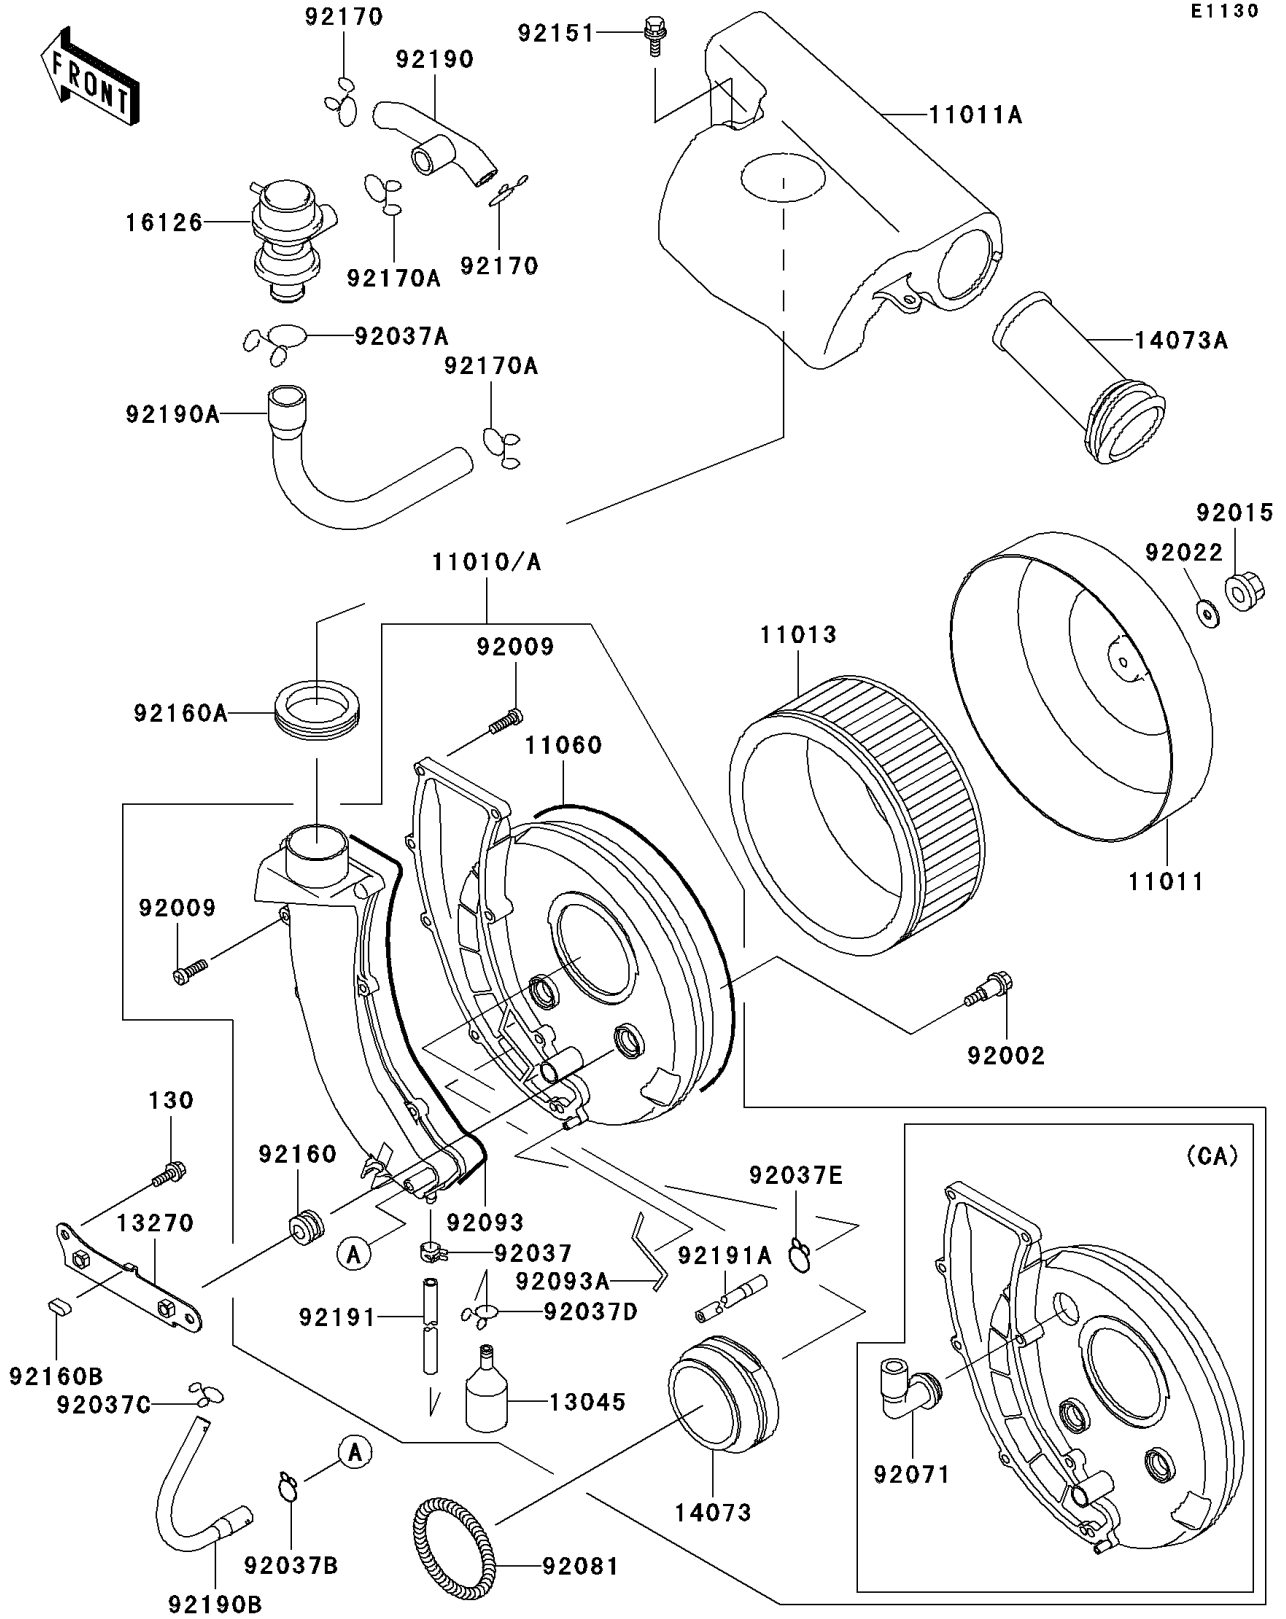

1996 Vulcan 800 Classic PARTS DIAGRAM

Air Cleaner

1996 Vulcan 800 Classic PARTS LIST

Air Cleaner

ITEM NAME	PART NUMBER	QUANTITY
CASE-AIR FILTER,COVER (Ref # 11011)	11011-1453	1
CASE-AIR FILTER,CHAMBER (Ref # 11011A)	11011-1454	1
ELEMENT-AIR FILTER (Ref # 11013)	11013-1243	1
GASKET,AIR FILTER (Ref # 11060)	11060-1721	1
RECEIVER-OIL (Ref # 13045)	13045-1057	1
PLATE,AIR FILTER CASE (Ref # 13270)	13270-1388	1
DUCT,AIR FILTER (Ref # 14073)	14073-1622	1
DUCT,AIR FILTER CHAMBER (Ref # 14073A)	14073-1623	1
VALVE,AIR SWITCH (Ref # 16126)	16126-1289	1
BOLT (Ref # 92002)	92002-1595	2
SCREW,TAPPING,5X20 (Ref # 92009)	92009-1399	8
NUT,CAP,6MM (Ref # 92015)	92015-1385	1
WASHER,6.5X20X1.6,WHITE (Ref # 92022)	92022-193	1
CLAMP,TUBE (Ref # 92037)	92037-010	1
CLAMP,TUBE (Ref # 92037A)	92037-1076	1
CLAMP,FUEL TUBE (Ref # 92037B)	92037-1271	1
CLAMP,TUBE (Ref # 92037C)	92037-147	1
CLAMP (Ref # 92037D)	92037-1712	1
CLAMP,TUBE (Ref # 92037E)	92037-3025	1
SPRING,DUCT (Ref # 92081)	92081-1638	1
SEAL,AIR FILTER (Ref # 92093)	92093-1501	1
SEAL,AIR FILTER (Ref # 92093A)	92093-1502	1
BOLT (Ref # 92151)	92151-1579	2
DAMPER (Ref # 92160)	92160-1594	2
DAMPER (Ref # 92160A)	92160-1600	1
DAMPER,PLATE (Ref # 92160B)	92160-1605	1
CLAMP (Ref # 92170)	92170-1017	2
CLAMP,TUBE (Ref # 92170A)	92170-1445	2
TUBE,AIR SWITCH-HEAD (Ref # 92190)	92190-1600	1

1996 Vulcan 800 Classic PARTS LIST

Air Cleaner

ITEM NAME	PART NUMBER	QUANTITY
TUBE,AIR SWITCH-FILTER CASE (Ref # 92190A)	92190-1601	1
TUBE,BREATHER (Ref # 92190B)	92190-1602	1
TUBE,6X9X345 (Ref # 92191)	92191-1111	1
BOLT-FLANGED,6X16,BLACK (Ref # 130)	130J0616	2
TUBE (Ref # 92191A)	92191-1112	1
FILTER-ASSY-AIR (Ref # 11010)	11010-1670	1
FILTER-ASSY-AIR (Ref # 11010A)	11010-1671	1
GROMMET,AIR FILTER (Ref # 92071)	92071-1114	1